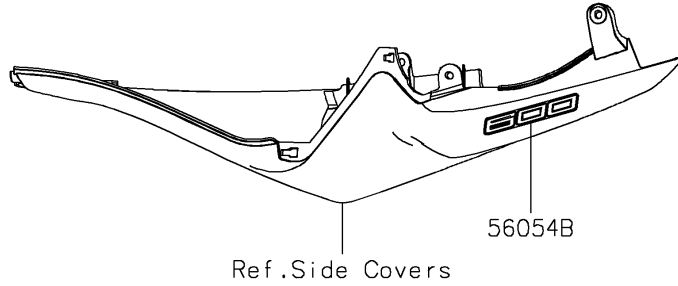

2022 Ninja ZX-6R PARTS DIAGRAM

Decals

F2861

2022 Ninja ZX-6R PARTS LIST

Decals

ITEM NAME	PART NUMBER	QUANTITY
MARK,UPP COWLING,KAWASAKI (Ref # 56052)	56052-1164	1
MARK,SIDE COWLING,LWR,KAWASAKI (Ref # 56054)	56054-0551	2
MARK,FUEL TANK,NINJA (Ref # 56054A)	56054-0845	2
MARK,TAIL COVER,600 (Ref # 56054B)	56054-0846	2
MARK,SIDE COWL.,LH,ZX-6R (Ref # 56054C)	56054-1106	1
MARK,SIDE COWL.,RH,ZX-6R (Ref # 56054D)	56054-1109	1