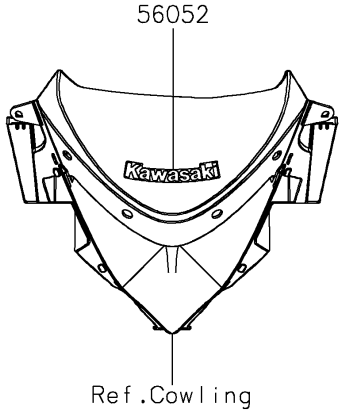

2022 Ninja ZX-6R PARTS DIAGRAM

Decals

F2861

2022 Ninja ZX-6R PARTS LIST

Decals

ITEM NAME	PART NUMBER	QUANTITY
MARK,UPP COWLING,KAWASAKI (Ref # 56052)	56052-1164	1
MARK,SIDE COWLING,LWR,KAWASAKI (Ref # 56054)	56054-0551	2
MARK,FUEL TANK,NINJA (Ref # 56054A)	56054-0845	2
MARK,TAIL COVER,600 (Ref # 56054B)	56054-0846	2
MARK,SIDE COWL.,LH,ZX-6R (Ref # 56054C)	56054-1106	1
MARK,SIDE COWL.,RH,ZX-6R (Ref # 56054D)	56054-1109	1