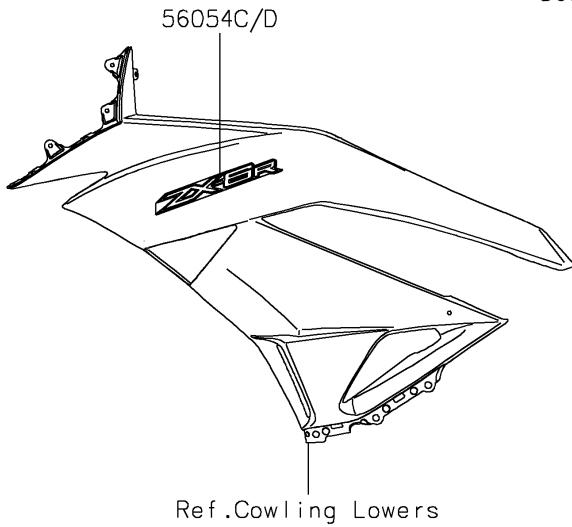

2022 Ninja ZX-6R PARTS DIAGRAM

Decals

F2861

2022 Ninja ZX-6R PARTS LIST

Decals

ITEM NAME	PART NUMBER	QUANTITY
MARK,UPP COWLING,KAWASAKI (Ref # 56052)	56052-1164	1
MARK,SIDE COWLING,LWR,KAWASAKI (Ref # 56054)	56054-0551	2
MARK,FUEL TANK,NINJA (Ref # 56054A)	56054-0845	2
MARK,TAIL COVER,600 (Ref # 56054B)	56054-0846	2
MARK,SIDE COWL.,LH,ZX-6R (Ref # 56054C)	56054-1106	1
MARK,SIDE COWL.,RH,ZX-6R (Ref # 56054D)	56054-1109	1