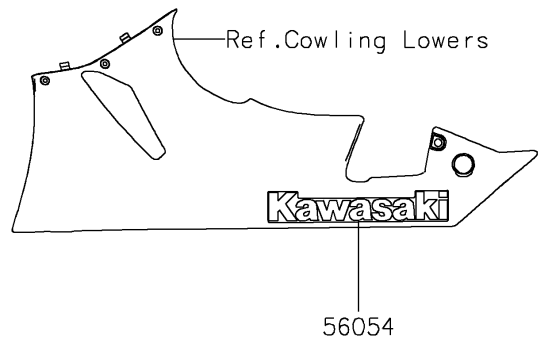

2022 Ninja ZX-6R PARTS DIAGRAM

Decals

F2861

2022 Ninja ZX-6R PARTS LIST

Decals

ITEM NAME	PART NUMBER	QUANTITY
MARK,UPP COWLING,KAWASAKI (Ref # 56052)	56052-1164	1
MARK,SIDE COWLING,LWR,KAWASAKI (Ref # 56054)	56054-0551	2
MARK,FUEL TANK,NINJA (Ref # 56054A)	56054-0845	2
MARK,TAIL COVER,600 (Ref # 56054B)	56054-0846	2
MARK,SIDE COWL.,LH,ZX-6R (Ref # 56054C)	56054-1106	1
MARK,SIDE COWL.,RH,ZX-6R (Ref # 56054D)	56054-1109	1