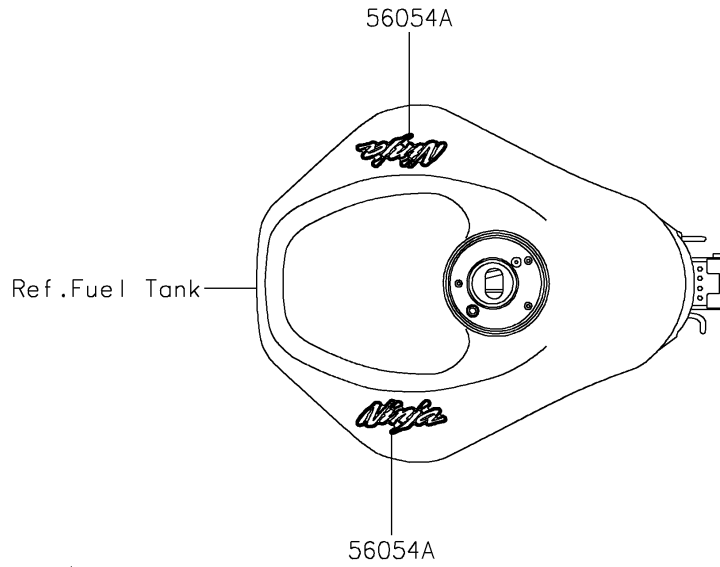

2022 Ninja ZX-6R PARTS DIAGRAM

Decals

F2861

2022 Ninja ZX-6R PARTS LIST

Decals

ITEM NAME	PART NUMBER	QUANTITY
MARK,UPP COWLING,KAWASAKI (Ref # 56052)	56052-1164	1
MARK,SIDE COWLING,LWR,KAWASAKI (Ref # 56054)	56054-0551	2
MARK,FUEL TANK,NINJA (Ref # 56054A)	56054-0845	2
MARK,TAIL COVER,600 (Ref # 56054B)	56054-0846	2
MARK,SIDE COWL.,LH,ZX-6R (Ref # 56054C)	56054-1106	1
MARK,SIDE COWL.,RH,ZX-6R (Ref # 56054D)	56054-1109	1