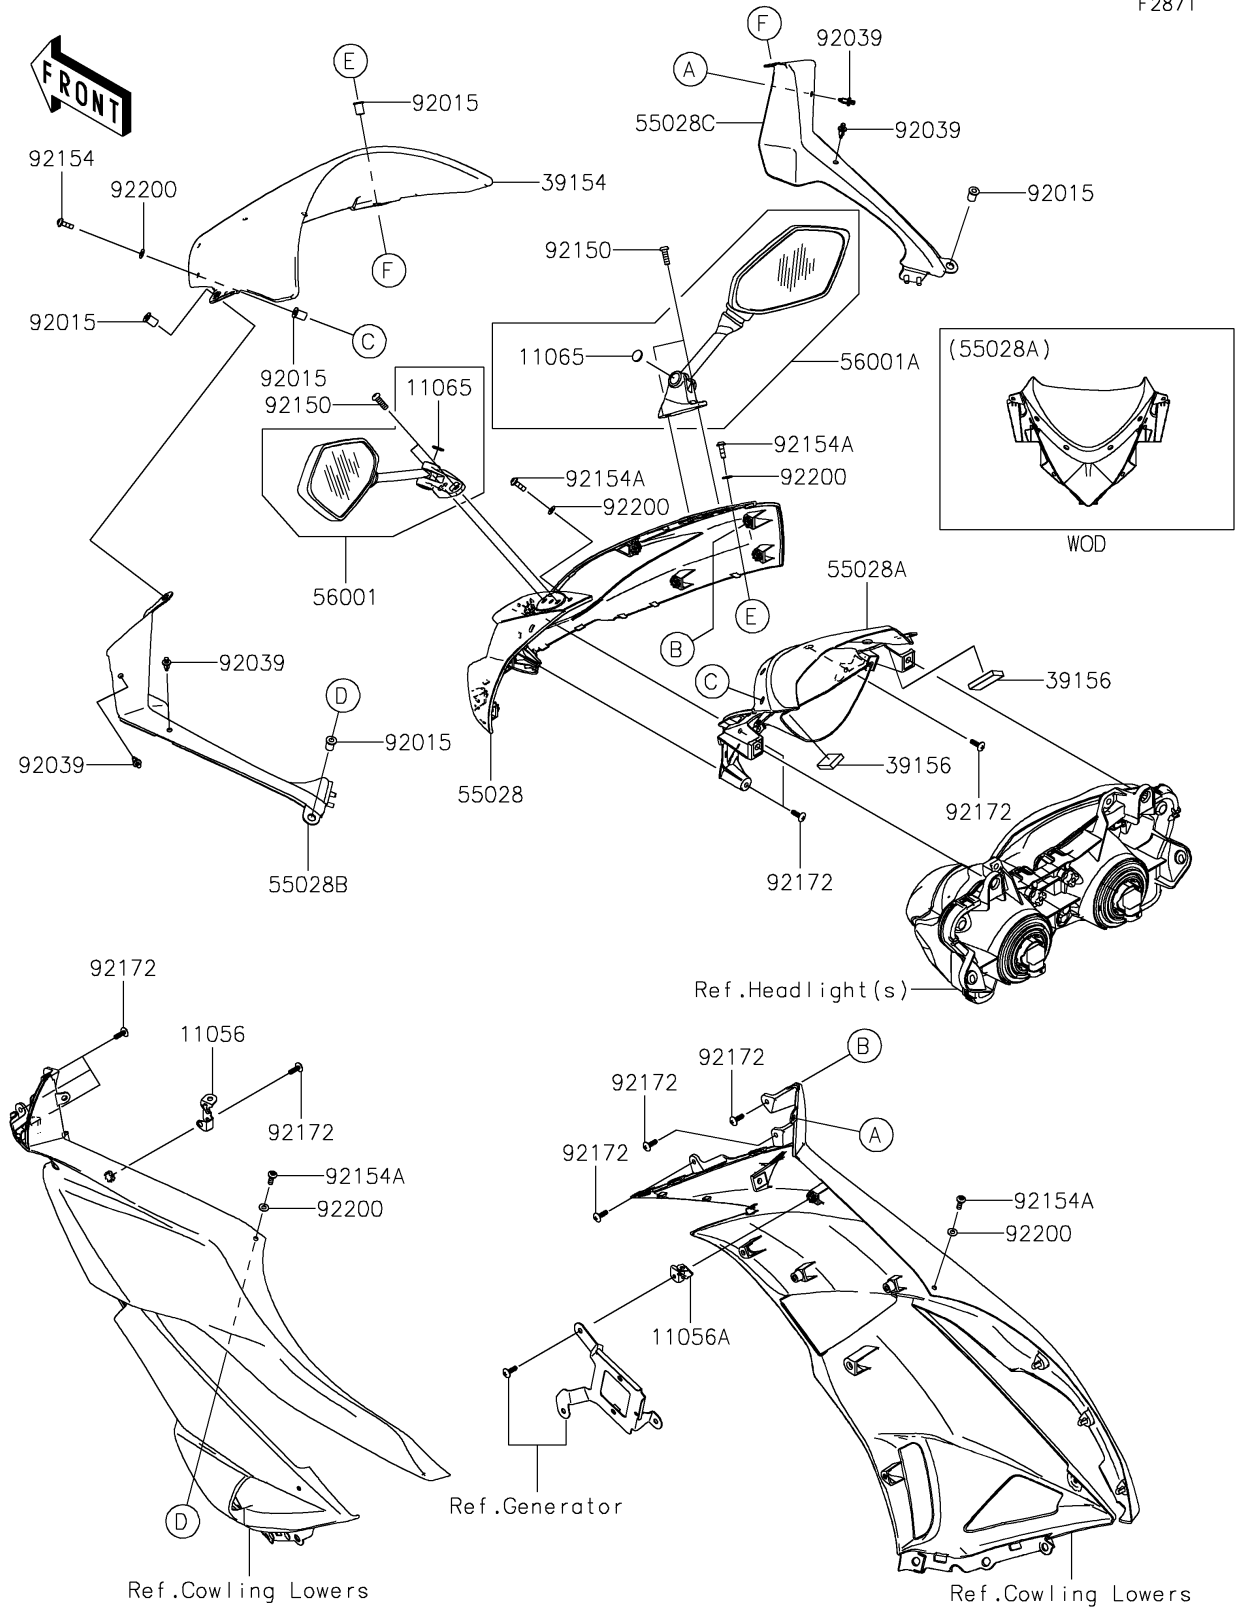

2022 Ninja ZX-6R PARTS DIAGRAM

Cowling

F2871

2022 Ninja ZX-6R PARTS LIST

Cowling

ITEM NAME	PART NUMBER	QUANTITY
BRACKET,INNER COWLING (Ref # 11056)	11056-0043	1
BRACKET,INNER COWLING (Ref # 11056A)	11056-0044	1
CAP (Ref # 11065)	11065-0791	2
WINDSHIELD (Ref # 39154)	39154-0030	1
PAD (Ref # 39156)	39156-0320	2
COWLING,UPP,L.GREEN (Ref # 55028)	55028-0251-777	1
COWLING,UPP,CNT,L.GREEN (Ref # 55028A)	55028-0290-777	1
COWLING,INNER,LH (Ref # 55028B)	55028-0296	1
COWLING,INNER,RH (Ref # 55028C)	55028-0297	1
MIRROR-ASSY,LH (Ref # 56001)	56001-0146	1
MIRROR-ASSY,RH (Ref # 56001A)	56001-0147	1
NUT,WELL,5MM (Ref # 92015)	92015-1757	8
RIVET (Ref # 92039)	92039-0068	4
BOLT,SOCKET,6X18 (Ref # 92150)	92150-1553	4
BOLT,SOCKET,5X16 (Ref # 92154)	92154-0026	4
BOLT,SOCKET,5X16 (Ref # 92154A)	92154-0209	4
SCREW,TAPPING,5X16 (Ref # 92172)	92172-0175	10
WASHER,NYLON,5.3X11.5X0.5 (Ref # 92200)	92200-0006	8