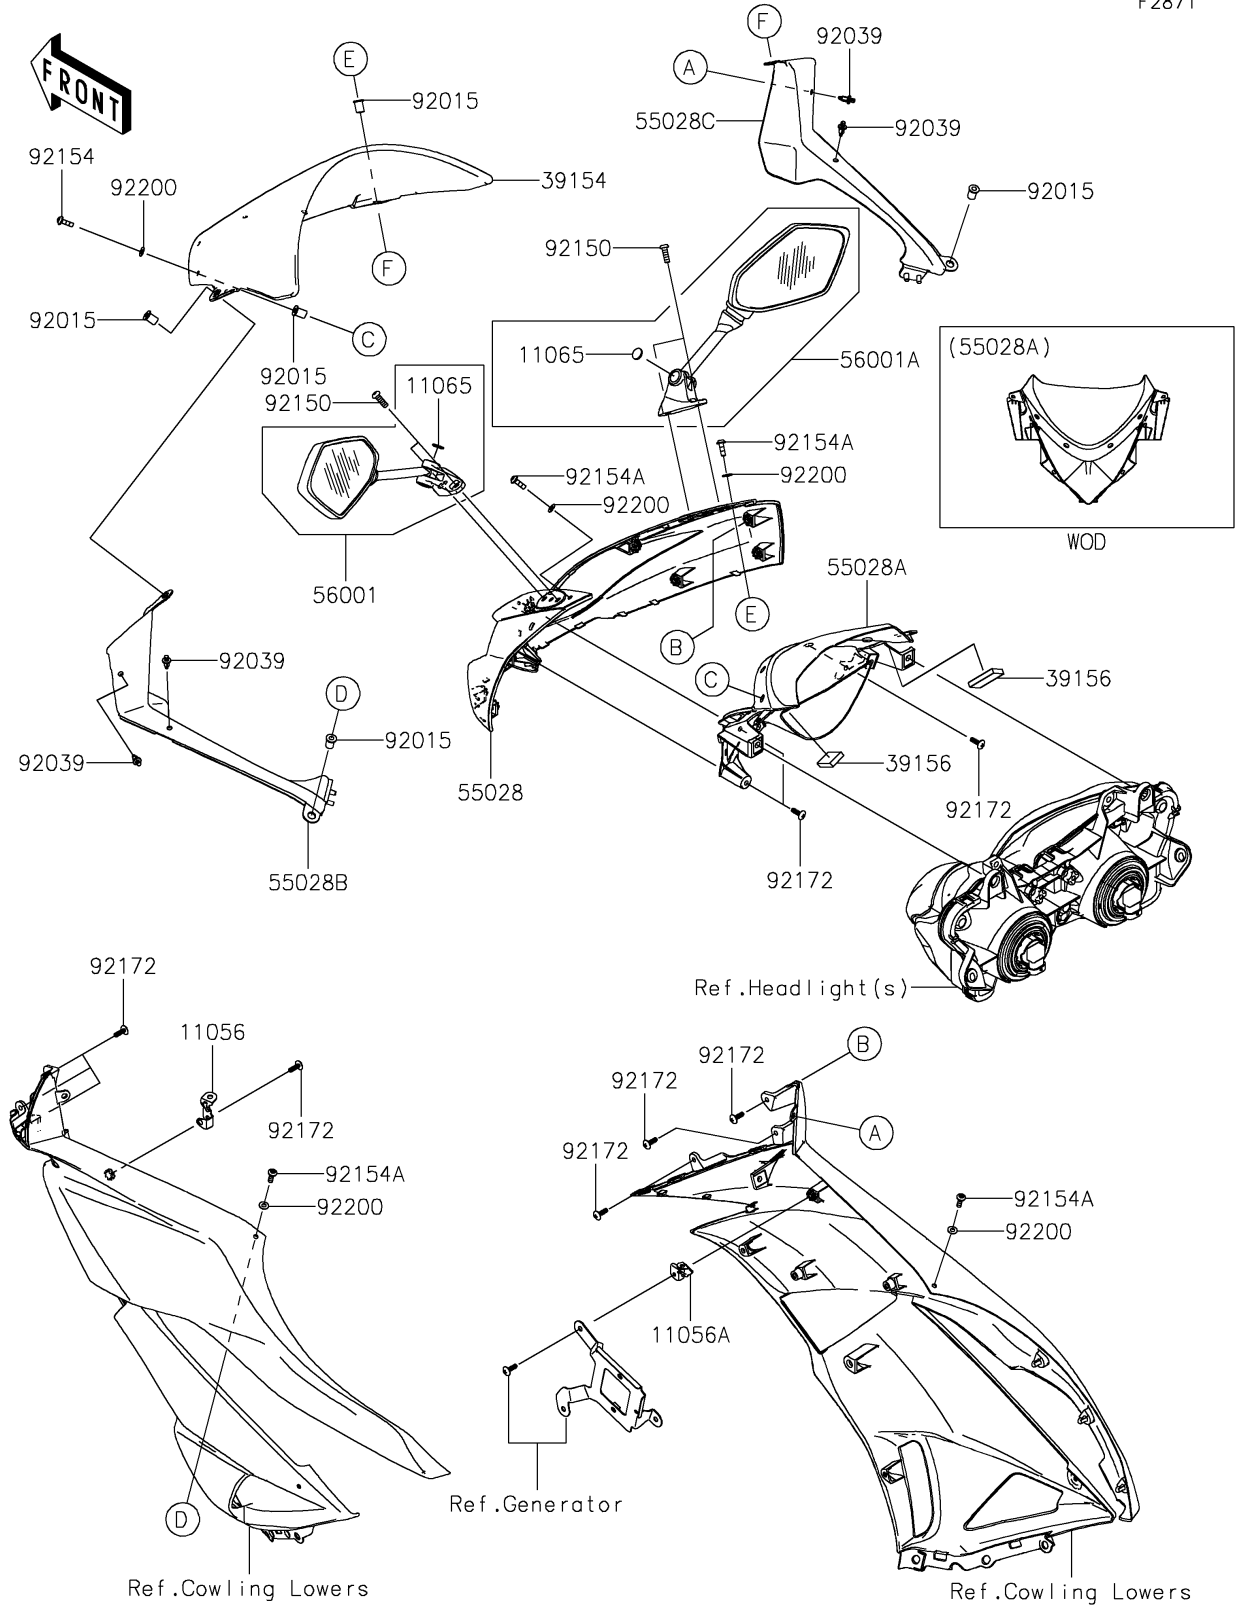

2022 Ninja ZX-6R PARTS DIAGRAM

Cowling

F2871

2022 Ninja ZX-6R PARTS LIST

Cowling

ITEM NAME	PART NUMBER	QUANTITY
BRACKET,INNER COWLING (Ref # 11056)	11056-0043	1
BRACKET,INNER COWLING (Ref # 11056A)	11056-0044	1
CAP (Ref # 11065)	11065-0791	2
WINDSHIELD (Ref # 39154)	39154-0030	1
PAD (Ref # 39156)	39156-0320	2
COWLING,UPP,L.GREEN (Ref # 55028)	55028-0251-777	1
COWLING,UPP,CNT,L.GREEN (Ref # 55028A)	55028-0290-777	1
COWLING,INNER,LH (Ref # 55028B)	55028-0296	1
COWLING,INNER,RH (Ref # 55028C)	55028-0297	1
MIRROR-ASSY,LH (Ref # 56001)	56001-0146	1
MIRROR-ASSY,RH (Ref # 56001A)	56001-0147	1
NUT,WELL,5MM (Ref # 92015)	92015-1757	8
RIVET (Ref # 92039)	92039-0068	4
BOLT,SOCKET,6X18 (Ref # 92150)	92150-1553	4
BOLT,SOCKET,5X16 (Ref # 92154)	92154-0026	4
BOLT,SOCKET,5X16 (Ref # 92154A)	92154-0209	4
SCREW,TAPPING,5X16 (Ref # 92172)	92172-0175	10
WASHER,NYLON,5.3X11.5X0.5 (Ref # 92200)	92200-0006	8