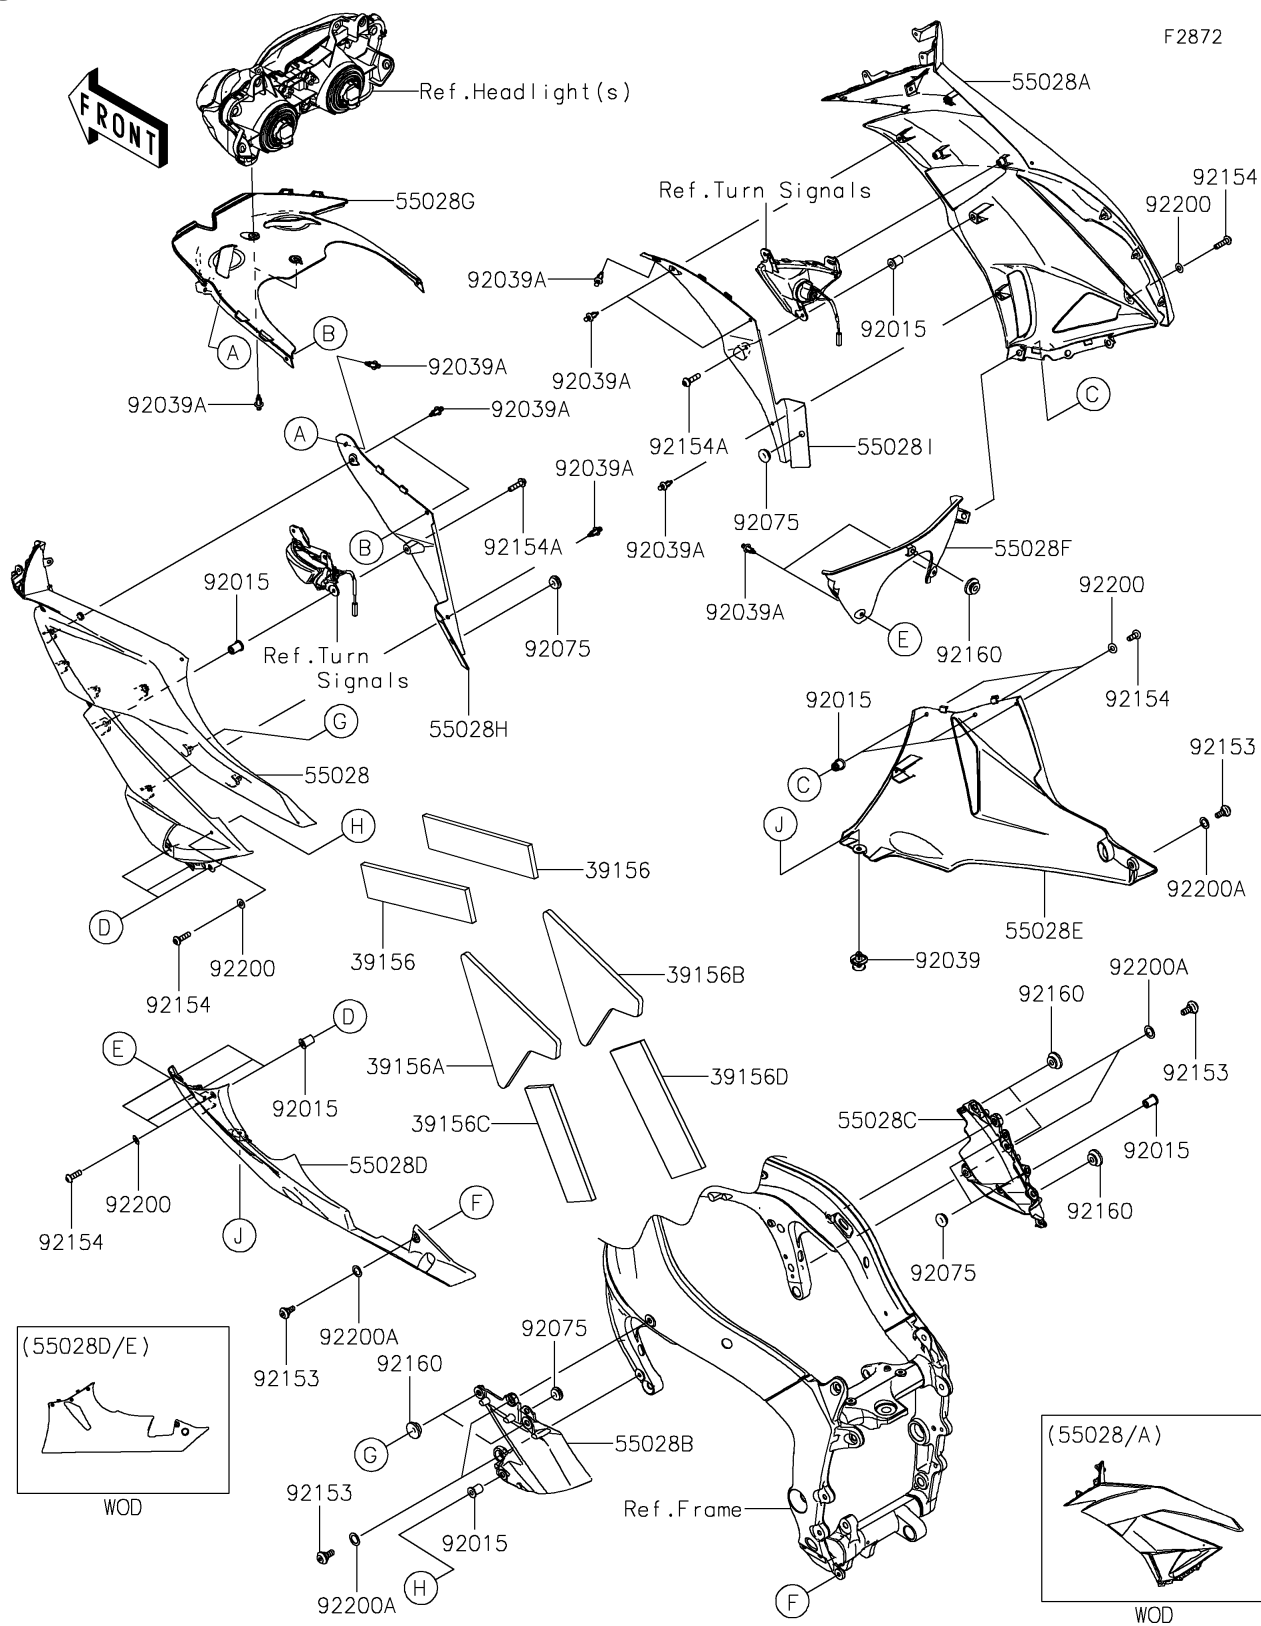

2022 Ninja ZX-6R PARTS DIAGRAM

Cowling Lower

2022 Ninja ZX-6R PARTS LIST

Cowling Lowers

ITEM NAME	PART NUMBER	QUANTITY
PAD,COWLING,SIDE,LH&RH,UPP (Ref # 39156)	39156-0470	2
PAD,COWLING,SIDE,LH,LWR (Ref # 39156A)	39156-0472	1
PAD,COWLING,SIDE,RH,LWR (Ref # 39156B)	39156-0473	1
PAD,COWLING,LWR,LH (Ref # 39156C)	39156-0474	1
PAD,COWLING,LWR,RH (Ref # 39156D)	39156-0475	1
COWLING,SIDE,LH,L.GREEN (Ref # 55028)	55028-0252-777	1
COWLING,SIDE,RH,L.GREEN (Ref # 55028A)	55028-0253-777	1
COWLING,CNT,LH,L.GREEN (Ref # 55028B)	55028-0254-777	1
COWLING,CNT,RH,L.GREEN (Ref # 55028C)	55028-0255-777	1
COWLING,LWR,LH,L.GREEN (Ref # 55028D)	55028-0256-777	1
COWLING,LWR,RH,L.GREEN (Ref # 55028E)	55028-0257-777	1
COWLING,LWR,CNT (Ref # 55028F)	55028-0258	1
COWLING,FR,CNT (Ref # 55028G)	55028-0293	1
COWLING,FR,LH (Ref # 55028H)	55028-0312	1
COWLING,FR,RH (Ref # 55028I)	55028-0313	1
NUT,WELL,5MM (Ref # 92015)	92015-1757	10
RIVET,HOLE 8MM (Ref # 92039)	92039-0014	1
RIVET (Ref # 92039A)	92039-0068	12
DAMPER,6X16X7 (Ref # 92075)	92075-1011	5
BOLT,SOCKET,6MM (Ref # 92153)	92153-0489	6
BOLT,SOCKET,5X16 (Ref # 92154)	92154-0209	8
BOLT,SOCKET,5X20 (Ref # 92154A)	92154-0210	2
DAMPER (Ref # 92160)	92160-1613	6
WASHER,NYLONE,5.3X11.5X0.5 (Ref # 92200)	92200-0006	8
WASHER,10.4X15.9X0.5 (Ref # 92200A)	92200-0157	6