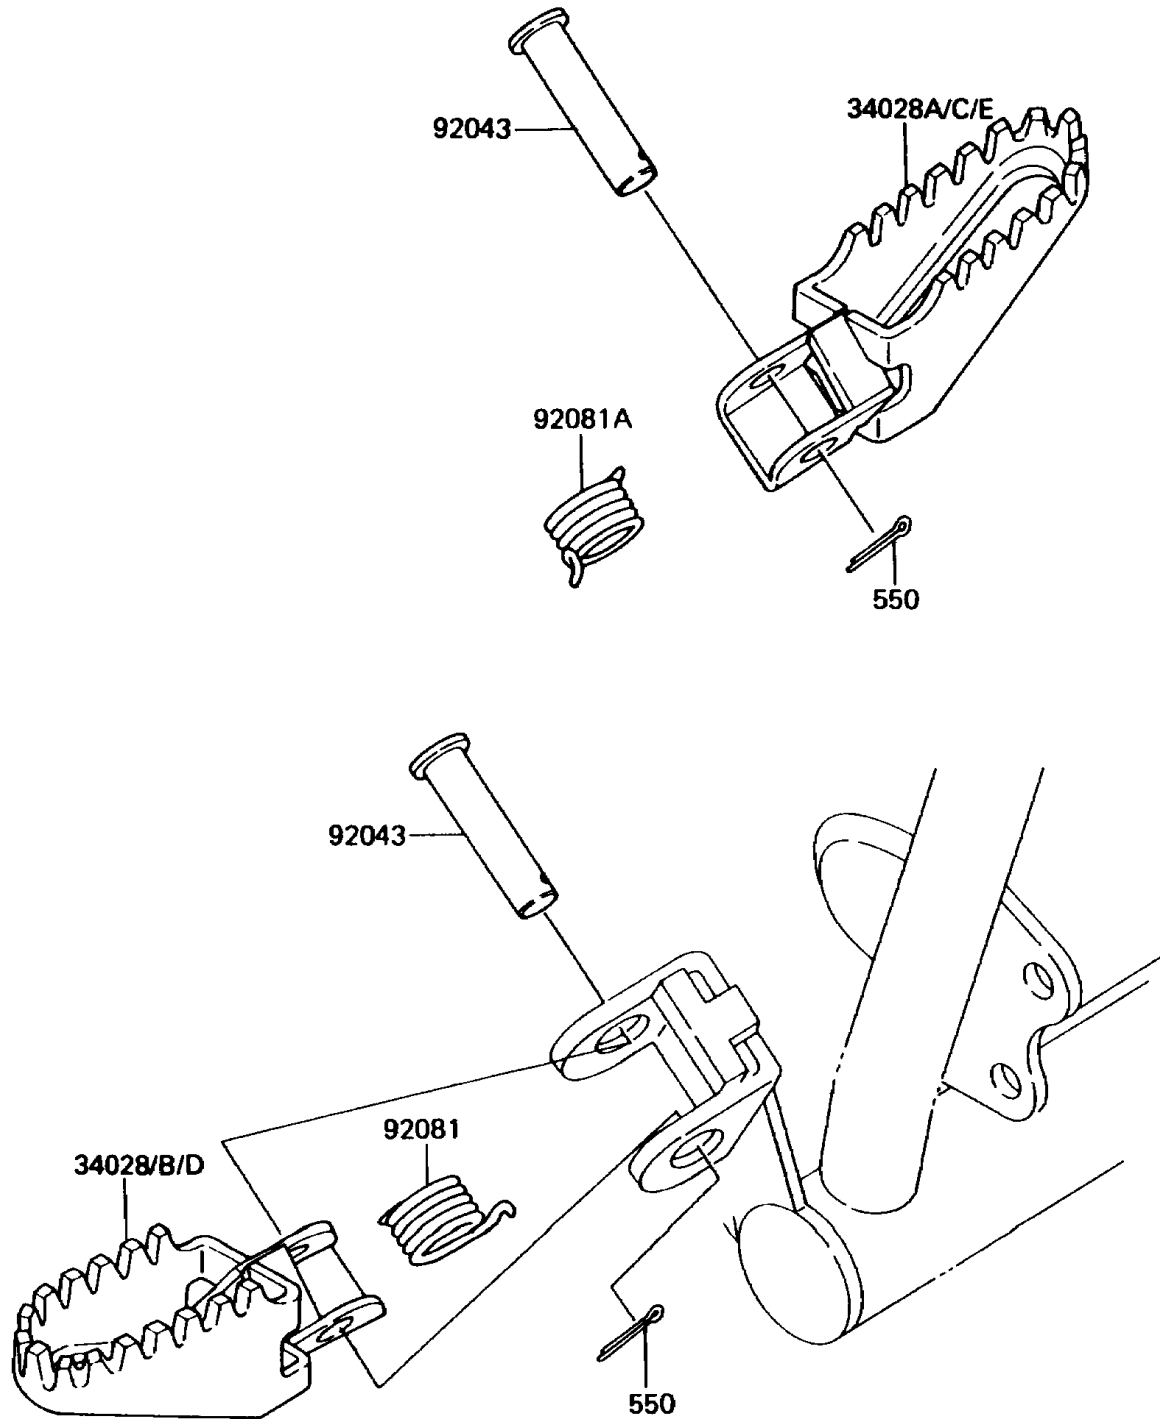

1985 KX60 PARTS DIAGRAM

Footrests

F2160-0072

1985 KX60 PARTS LIST

Footrests

ITEM NAME	PART NUMBER	QUANTITY
STEP,LH (Ref # 34028)	34028-1152	1
STEP,RH (Ref # 34028A)	34028-1153	1
PIN,8X32 (Ref # 92043)	92043-1143	2
SPRING,FOOTREST,LH (Ref # 92081)	92081-1491	1
SPRING,FOOTREST,RH (Ref # 92081A)	92081-1543	1
PIN-COTTER,2.5X15 (Ref # 550)	550D2515	2