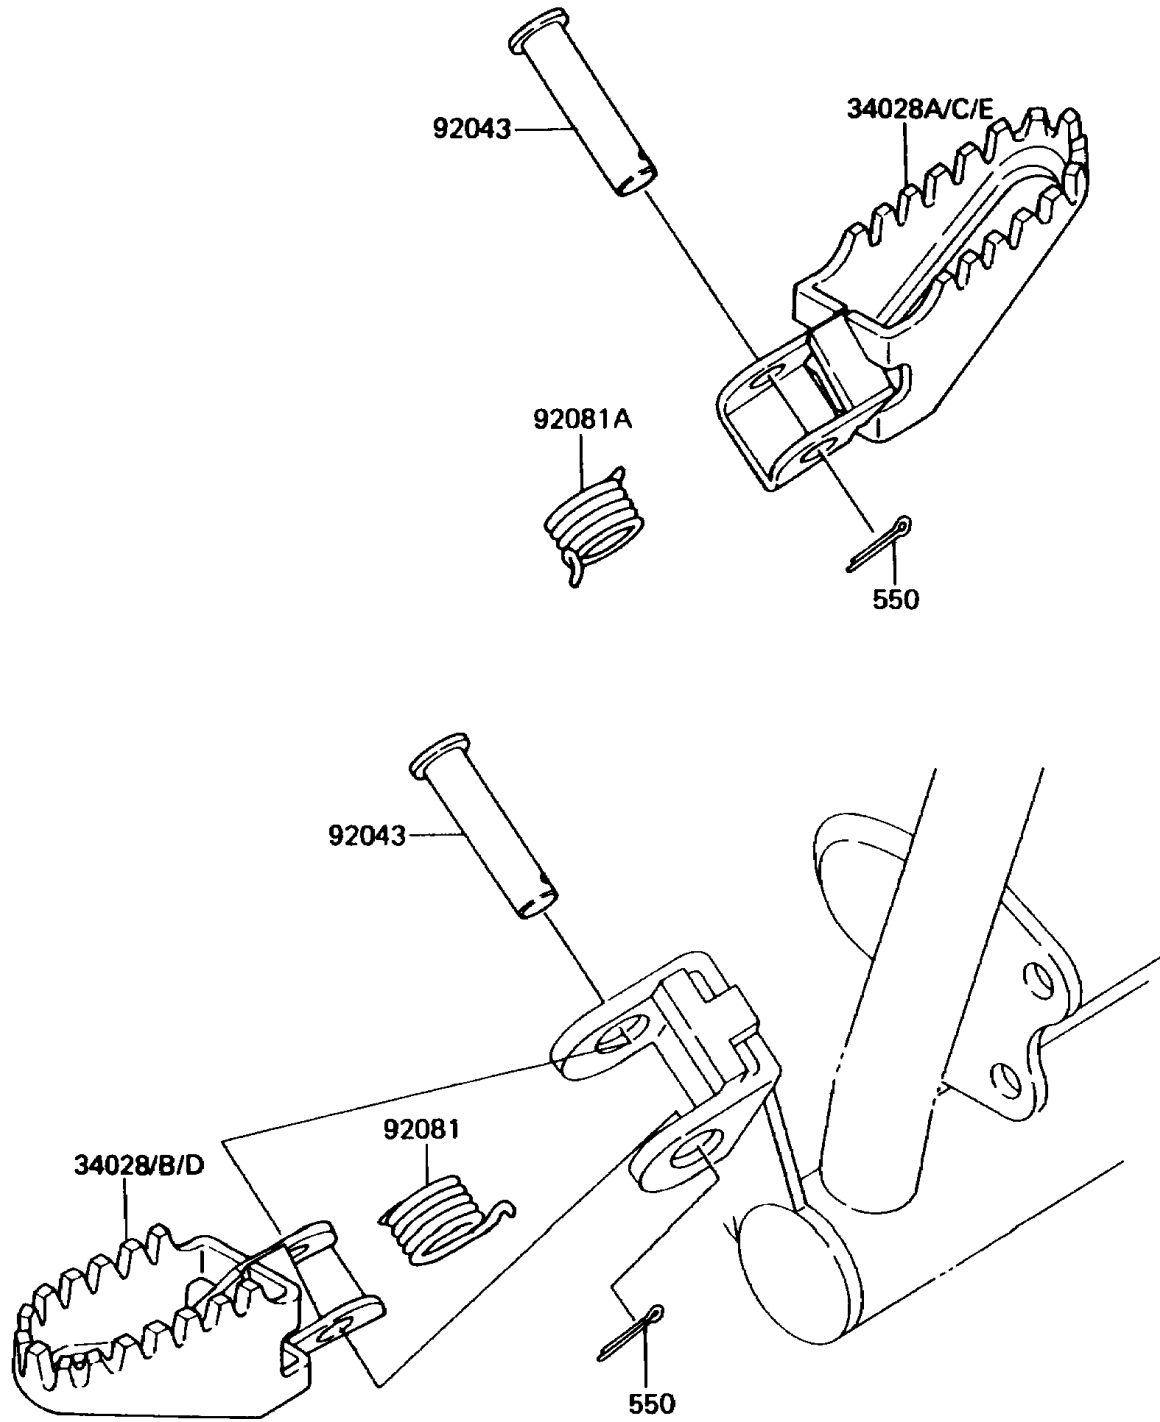

1985 KX60 PARTS DIAGRAM

Footrests

F2160-0072

1985 KX60 PARTS LIST

Footrests

ITEM NAME	PART NUMBER	QUANTITY
STEP,LH (Ref # 34028)	34028-1152	1
STEP,RH (Ref # 34028A)	34028-1153	1
PIN,8X32 (Ref # 92043)	92043-1143	2
SPRING,FOOTREST,LH (Ref # 92081)	92081-1491	1
SPRING,FOOTREST,RH (Ref # 92081A)	92081-1543	1
PIN-COTTER,2.5X15 (Ref # 550)	550D2515	2