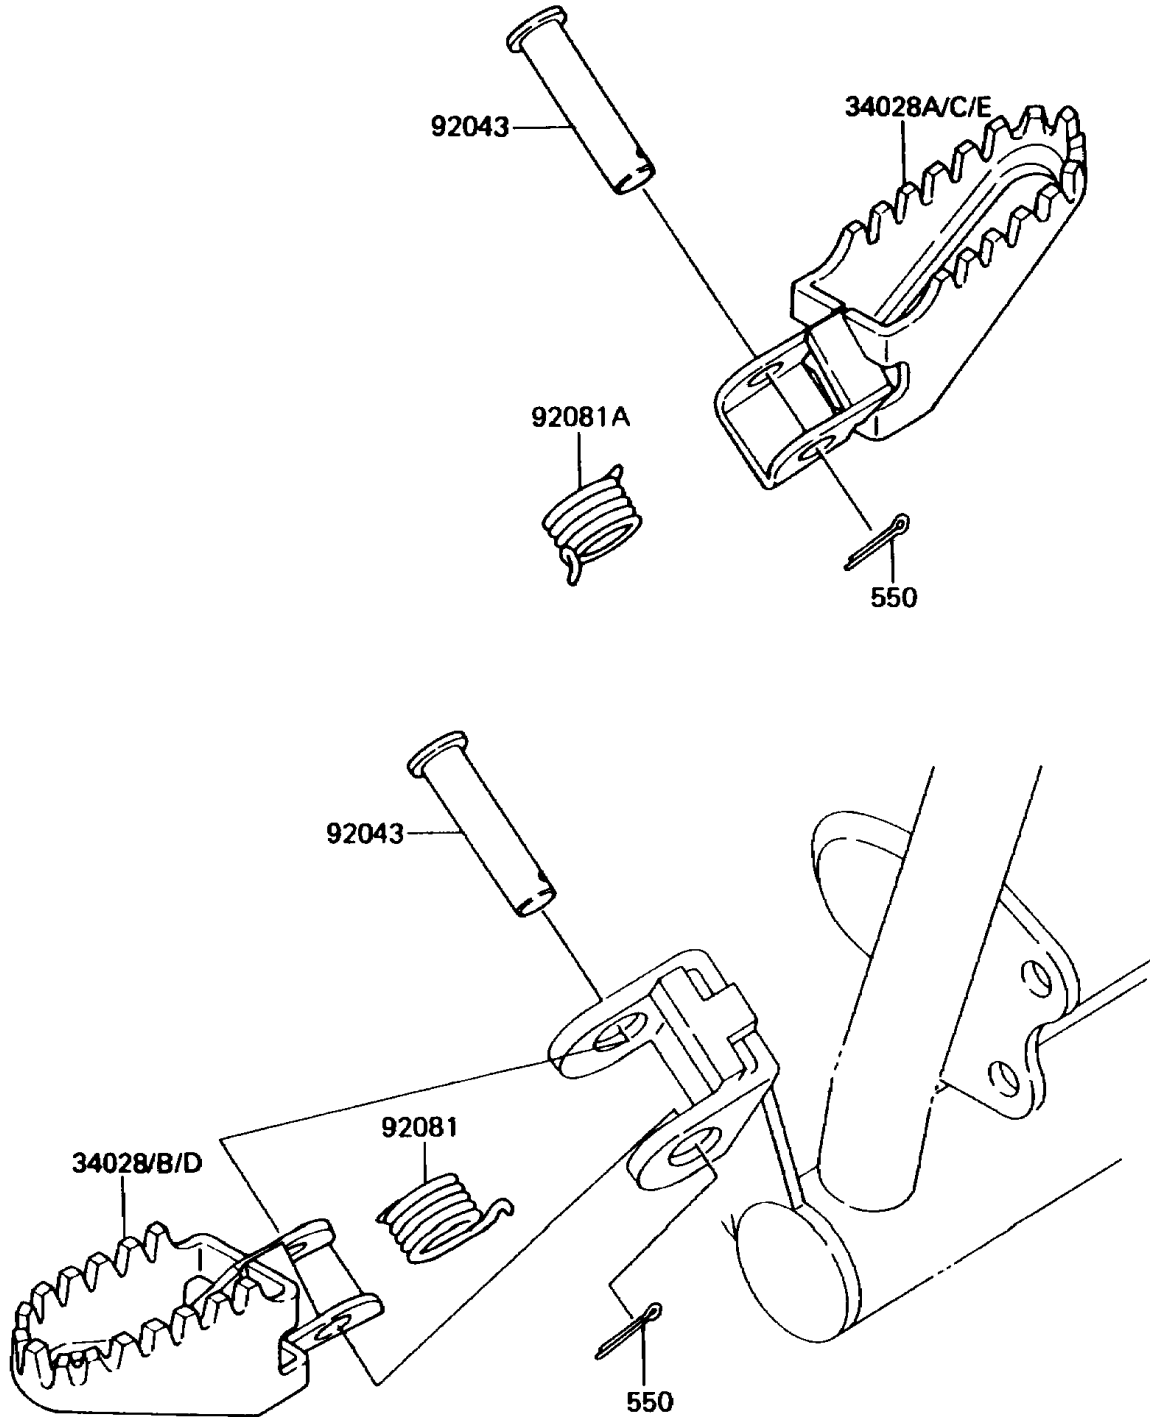

1987 KX60 PARTS DIAGRAM

Footrests

F2160-0072

1987 KX60 PARTS LIST

Footrests

| ITEM NAME | PART NUMBER | QUANTITY |
|-----------------------------------|-------------|----------|
| STEP,LH (Ref # 34028B) | 34028-1169 | 1 |
| STEP,RH (Ref # 34028C) | 34028-1170 | 1 |
| PIN,8X32 (Ref # 92043) | 92043-1143 | 2 |
| SPRING,FOOTREST,LH (Ref # 92081) | 92081-1491 | 1 |
| SPRING,FOOTREST,RH (Ref # 92081A) | 92081-1543 | 1 |
| PIN-COTTER,2.5X15 (Ref # 550) | 550D2515 | 2 |