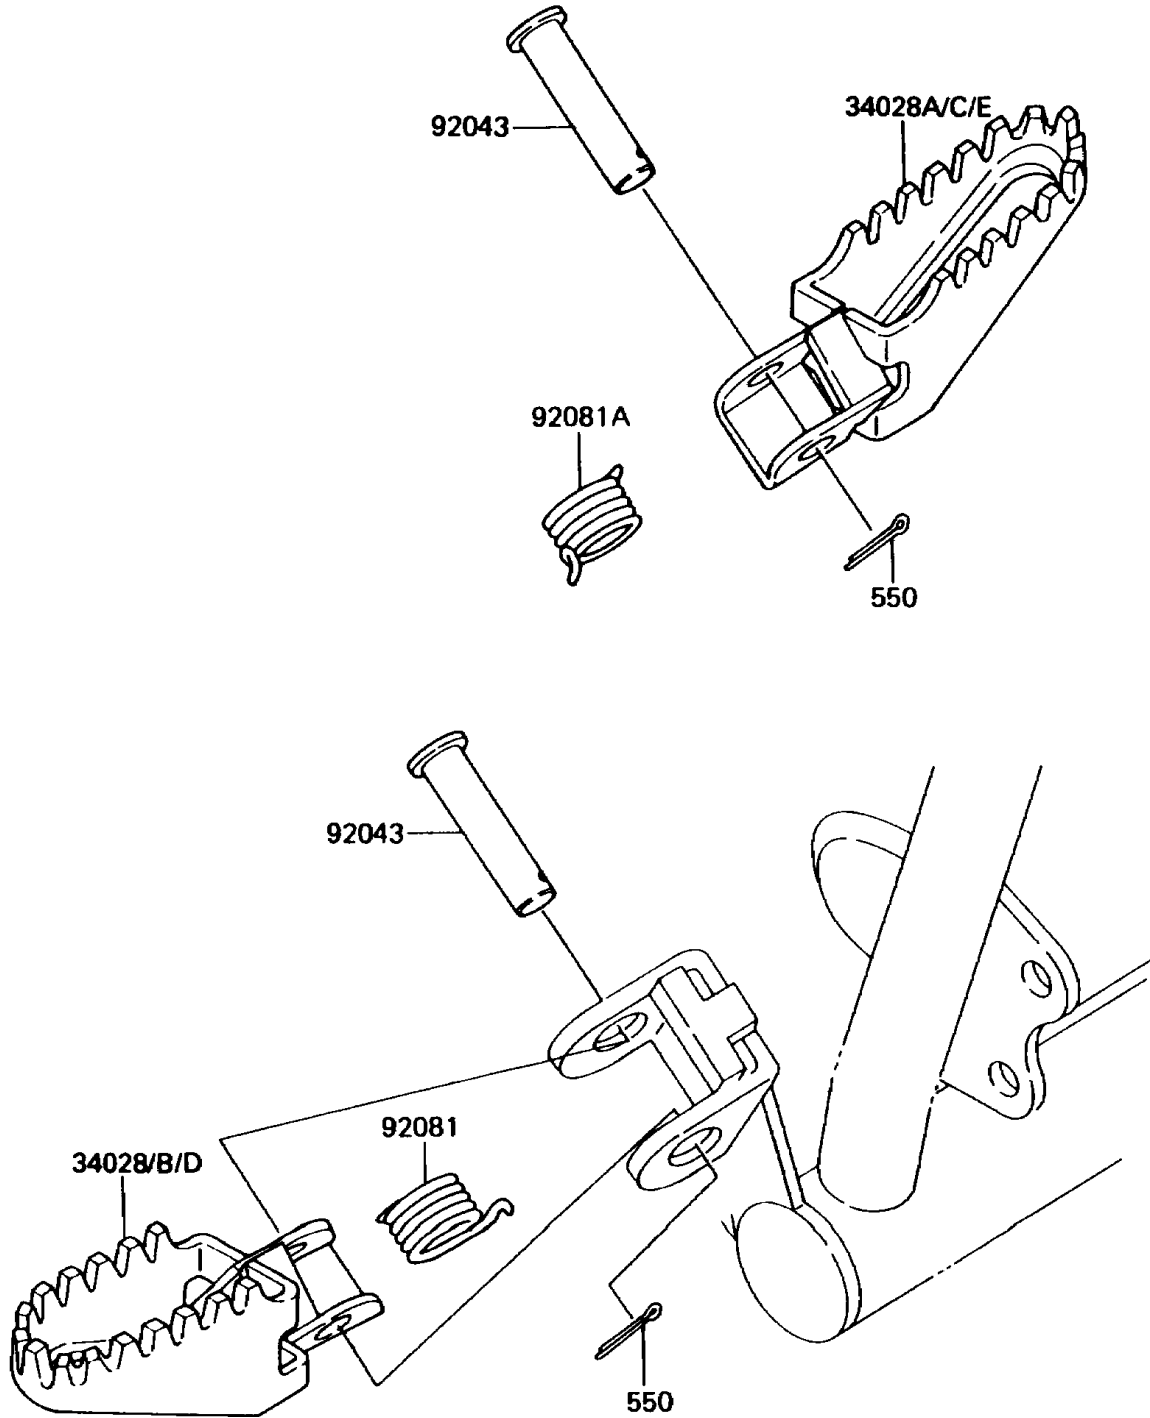

1988 KX60 PARTS DIAGRAM

Footrests

F2160-0072

1988 KX60 PARTS LIST

Footrests

ITEM NAME	PART NUMBER	QUANTITY
STEP,LH (Ref # 34028D)	34028-1237	1
STEP,RH (Ref # 34028E)	34028-1238	1
PIN,8X32 (Ref # 92043)	92043-1143	2
SPRING,FOOTREST,LH (Ref # 92081)	92081-1491	1
SPRING,FOOTREST,RH (Ref # 92081A)	92081-1543	1
PIN-COTTER,2.5X15 (Ref # 550)	550D2515	2