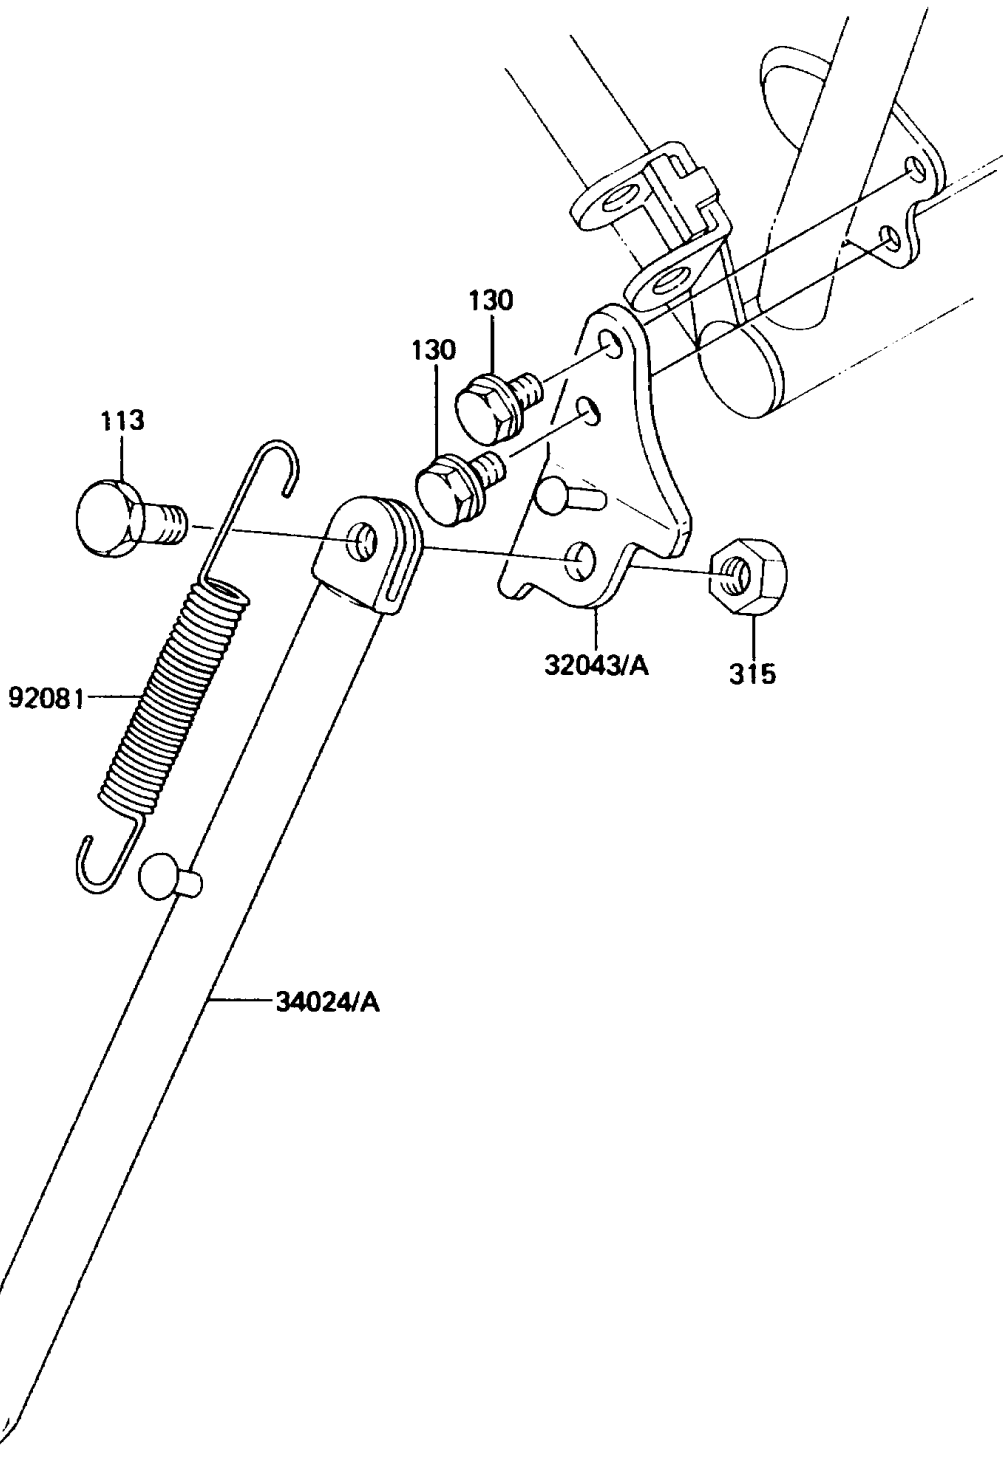

# 1985 KX60 PARTS DIAGRAM

Stand(s)

F2190-0102

# 1985 KX60 PARTS LIST

Stand(s)

ITEM NAME	PART NUMBER	QUANTITY
BRACKET-STAND,SIDE,SILVER (Ref # 32043)	32043-1245	1
STAND-SIDE,SILVER (Ref # 34024)	34024-1187	1
SPRING,STAND (Ref # 92081)	34025-005	1
BOLT-SMALL-FINE,10X25 (Ref # 113)	113B1025	1
BOLT-FLANGED,8X12 (Ref # 130)	130G0812	2
NUT-HEX-FINE,10MM (Ref # 315)	315B1000	1