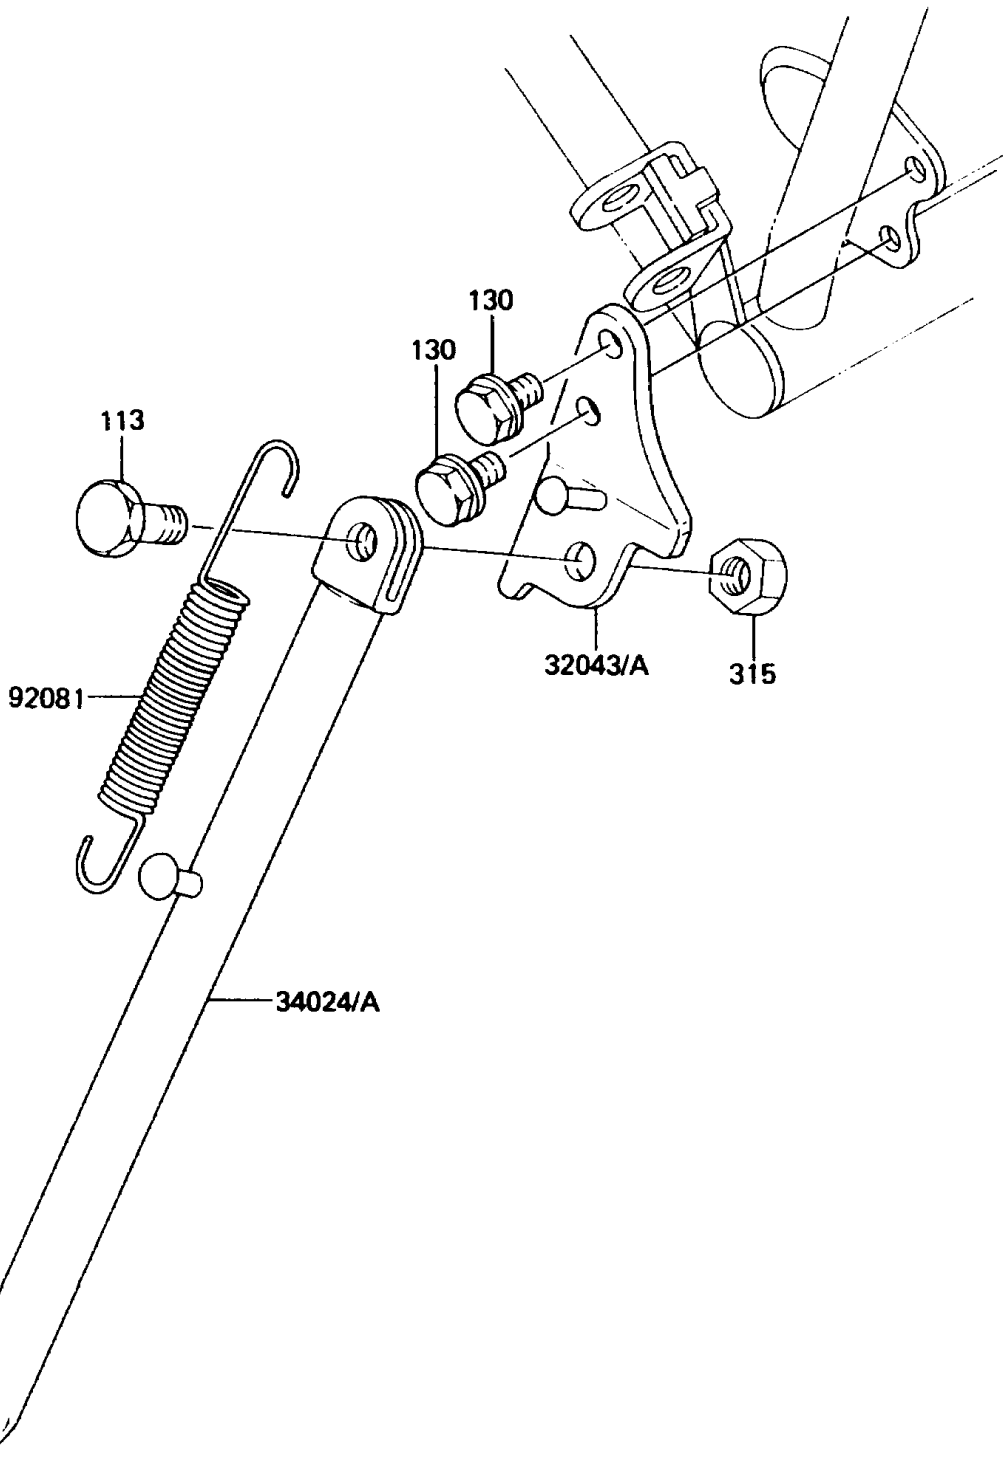

1986 KX60 PARTS DIAGRAM

Stand(s)

F2190-0102

1986 KX60 PARTS LIST

Stand(s)

ITEM NAME	PART NUMBER	QUANTITY
BRACKET-STAND,SIDE,SILVER (Ref # 32043)	32043-1245	1
STAND-SIDE,SILVER (Ref # 34024)	34024-1187	1
SPRING,STAND (Ref # 92081)	34025-005	1
BOLT-SMALL-FINE,10X25 (Ref # 113)	113B1025	1
BOLT-FLANGED,8X12 (Ref # 130)	130G0812	2
NUT-HEX-FINE,10MM (Ref # 315)	315B1000	1