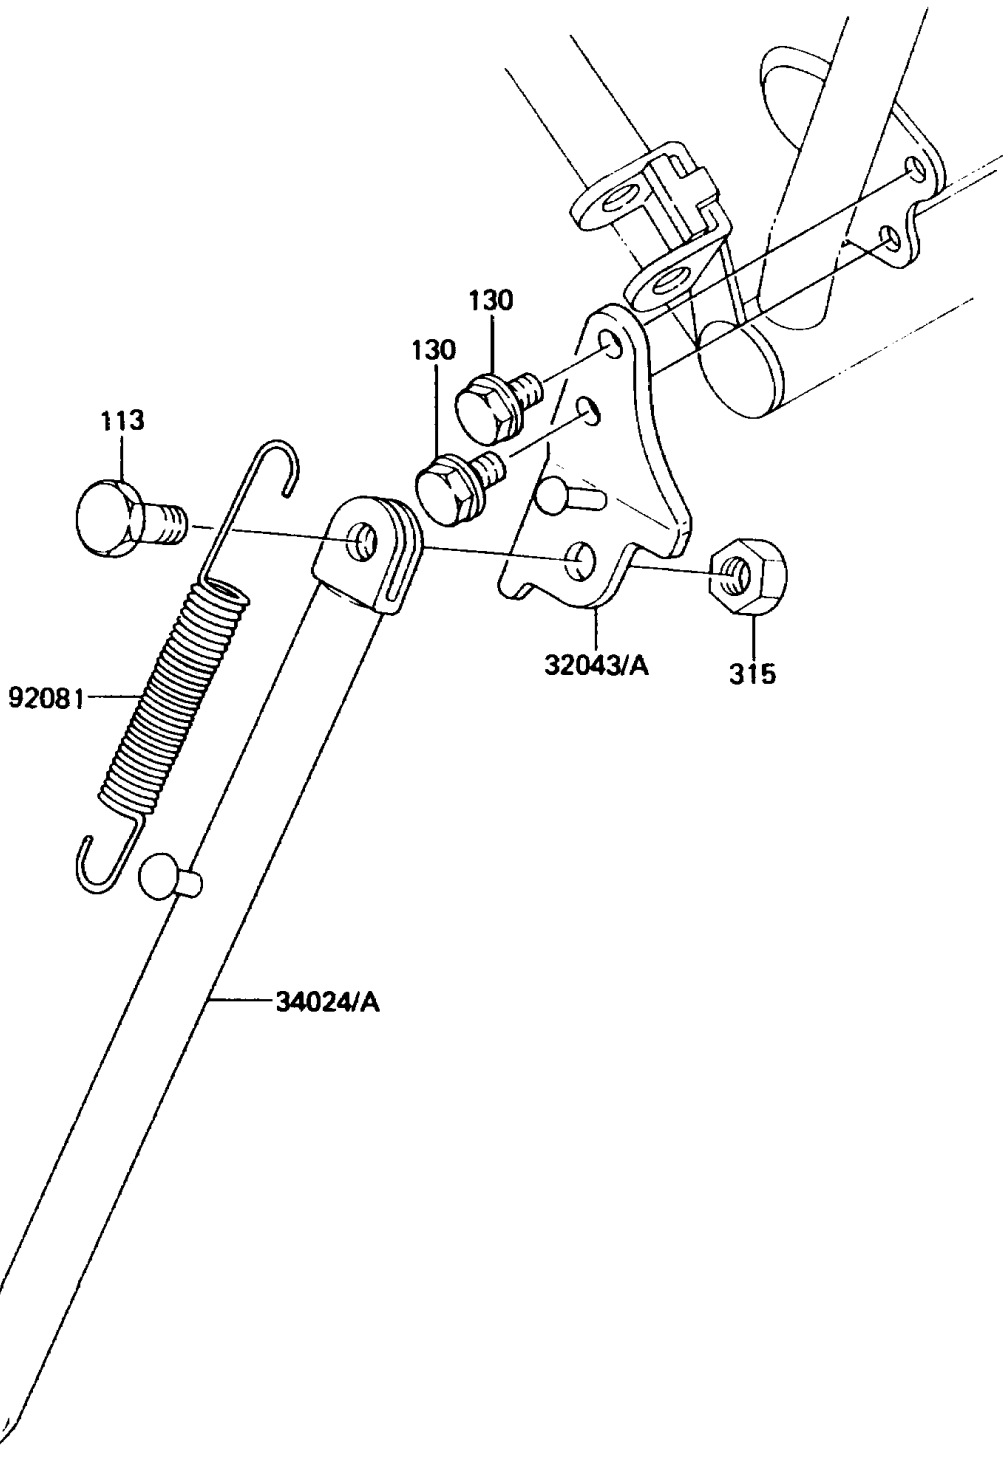

# 1988 KX60 PARTS DIAGRAM

Stand(s)

F2190-0102

# 1988 KX60 PARTS LIST

Stand(s)

ITEM NAME	PART NUMBER	QUANTITY
BRACKET-STAND,SIDE (Ref # 32043A)	32043-1312	1
STAND-SIDE (Ref # 34024A)	34024-1233	1
SPRING,STAND (Ref # 92081)	34025-005	1
BOLT-SMALL-FINE,10X25 (Ref # 113)	113B1025	1
BOLT-FLANGED,8X12 (Ref # 130)	130G0812	2
NUT-HEX-FINE,10MM (Ref # 315)	315B1000	1