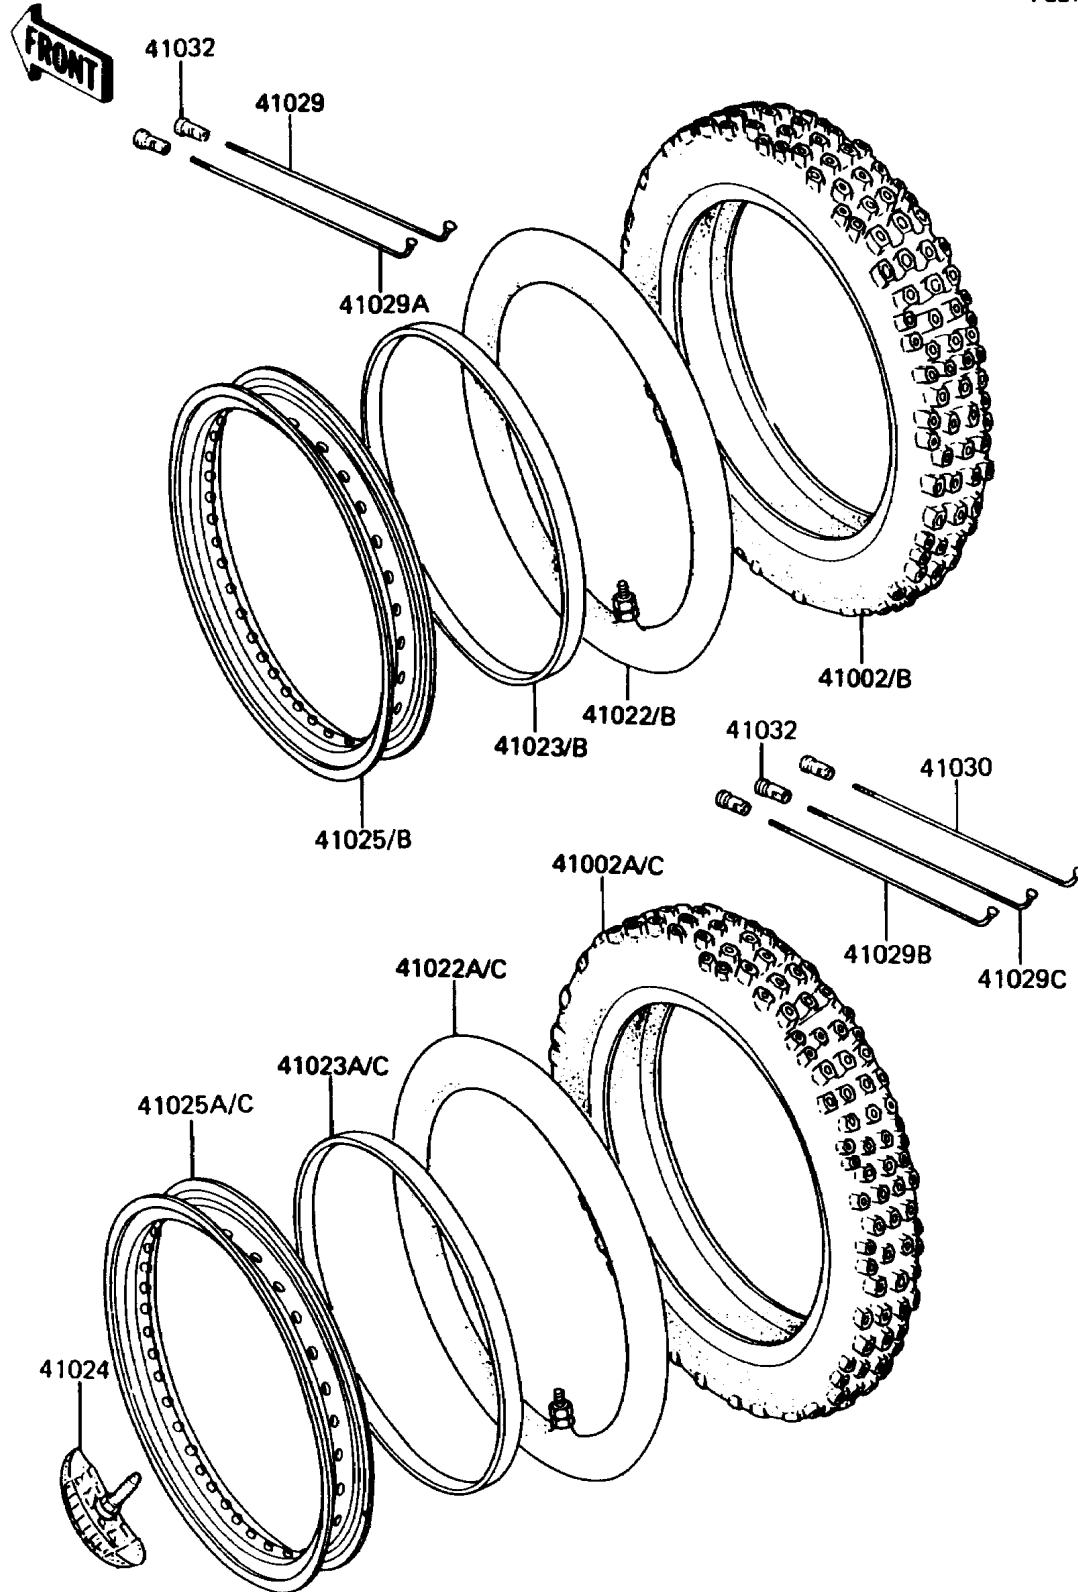

# 1985 KX60 PARTS DIAGRAM

Wheels/Tires

F2210-0084

# 1985 KX60 PARTS LIST

## Wheels/Tires

ITEM NAME	PART NUMBER	QUANTITY
TIRE,FR,80/80-14,K490(D) (Ref # 41002)	41002-1496	1
TIRE,RR,100/80-12,K490(D) (Ref # 41002A)	41002-1497	1
TUBE-TIRE,80/80-14(D) (Ref # 41022)	41022-1103	1
TUBE-TIRE,100/80-12(D) (Ref # 41022A)	41022-1104	1
BAND-RIM,80/80-14(D) (Ref # 41023)	41023-1053	1
BAND-RIM,100/80-12(D) (Ref # 41023A)	41023-1054	1
STOPPER-RIM,1.60-M(DUNLOP) (Ref # 41024)	41024-010	1
RIM,FR,1.40X14 (Ref # 41025)	41025-1070	1
RIM,RR,1.60X12 (Ref # 41025A)	41025-1071	1
RIM,FR,1.40X14 UT-02 (Ref # 41025B)	41025-1082	1
RIM,RR,1.60X12 UT-03 (Ref # 41025C)	41025-1083	1
SPOKE-INNER,FR,144MMX118D (Ref # 41029)	41029-1067	16
SPOKE-INNER,FR,134.5MMX102D (Ref # 41029A)	41029-1068	16
SPOKE-INNER,RR,129MMX124D (Ref # 41029B)	41029-1069	8
SPOKE-INNER,RR,115MMX114D (Ref # 41029C)	41029-1070	16
SPOKE-OUTER,RR,126MMX124D (Ref # 41030)	41030-1060	8
NIPPLE-SPOKE (Ref # 41032)	41032-1055	64