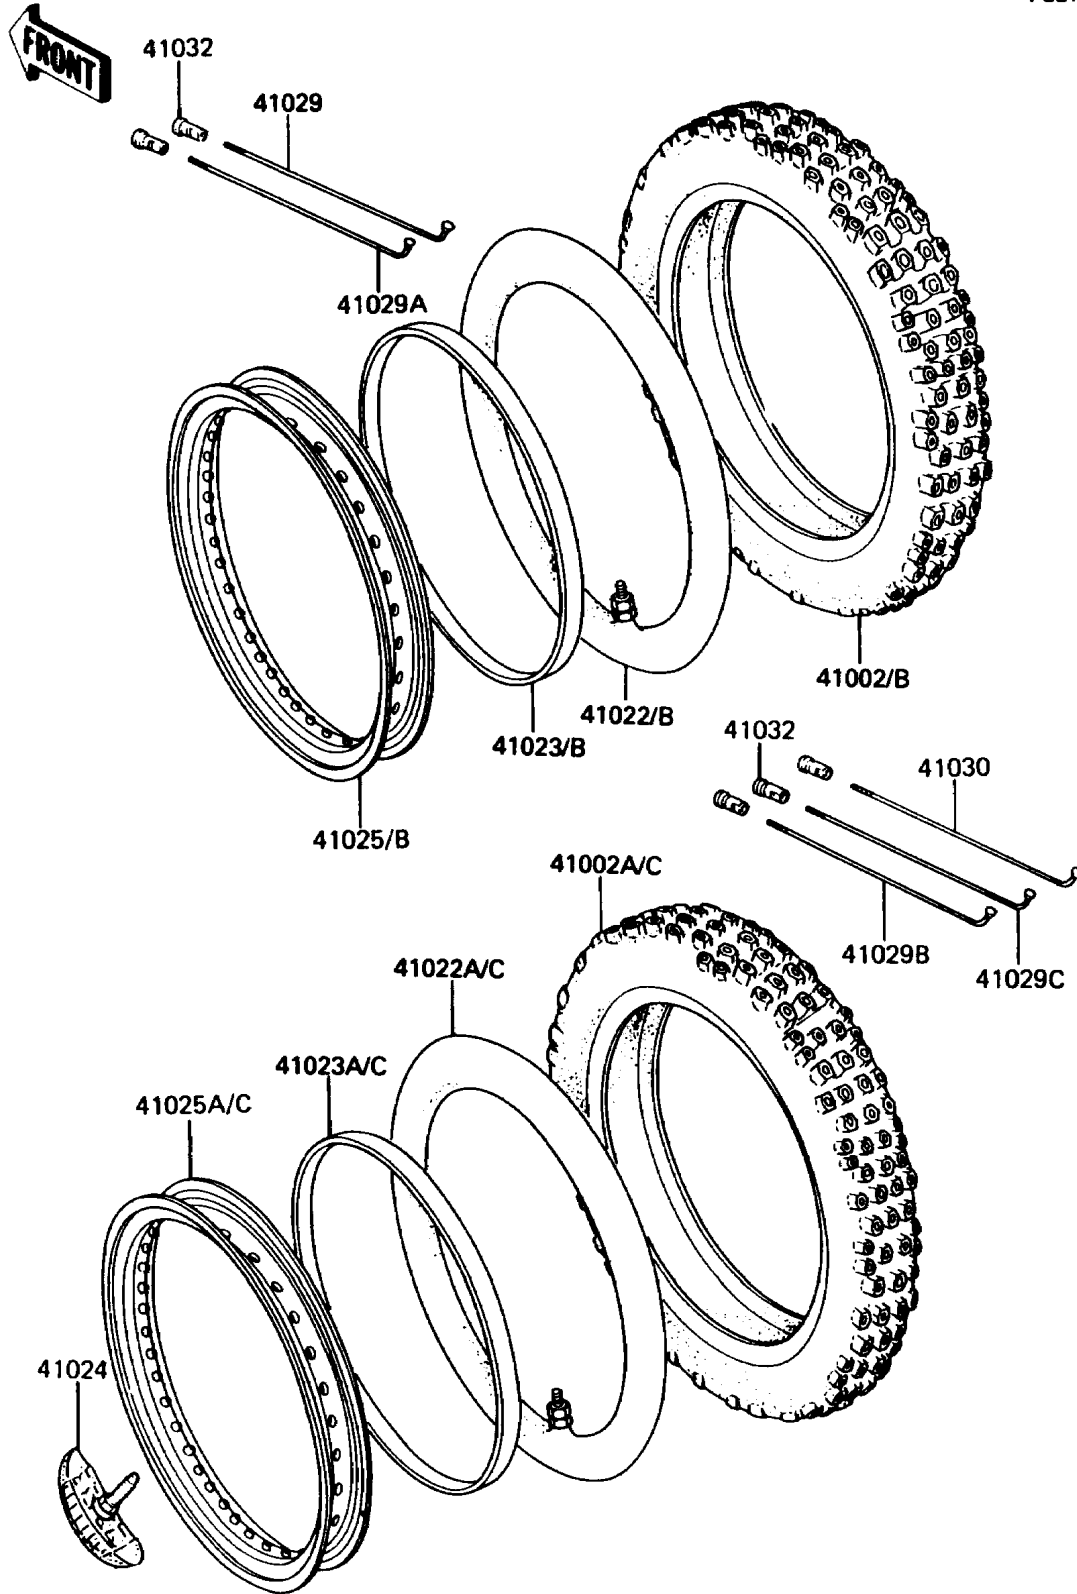

1988 KX60 PARTS DIAGRAM

Wheels/Tires

F2210-0084

1988 KX60 PARTS LIST

Wheels/Tires

ITEM NAME	PART NUMBER	QUANTITY
TIRE,FR,60/100-14 30M,K195(D) (Ref # 41002B)	41002-1555	1
TIRE,RR,80/100-12 41M,K195(D) (Ref # 41002C)	41002-1556	1
TUBE-TIRE,FR (Ref # 41022B)	41022-1114	1
TUBE-TIRE,RR (Ref # 41022C)	41022-1115	1
BAND-RIM,FR (Ref # 41023B)	41023-1065	1
BAND-RIM,80/100-12(D) (Ref # 41023C)	41023-1066	1
STOPPER-RIM,1.60-M(DUNLOP) (Ref # 41024)	41024-010	1
RIM,FR,1.40X14 (Ref # 41025)	41025-1070	1
RIM,RR,1.60X12 (Ref # 41025A)	41025-1071	1
RIM,FR,1.40X14 UT-02 (Ref # 41025B)	41025-1082	1
RIM,RR,1.60X12 UT-03 (Ref # 41025C)	41025-1083	1
SPOKE-INNER,FR,144MMX118D (Ref # 41029)	41029-1067	16
SPOKE-INNER,FR,134.5MMX102D (Ref # 41029A)	41029-1068	16
SPOKE-INNER,RR,129MMX124D (Ref # 41029B)	41029-1069	8
SPOKE-INNER,RR,115MMX114D (Ref # 41029C)	41029-1070	16
SPOKE-OUTER,RR,126MMX124D (Ref # 41030)	41030-1060	8
NIPPLE-SPOKE (Ref # 41032)	41032-1055	64