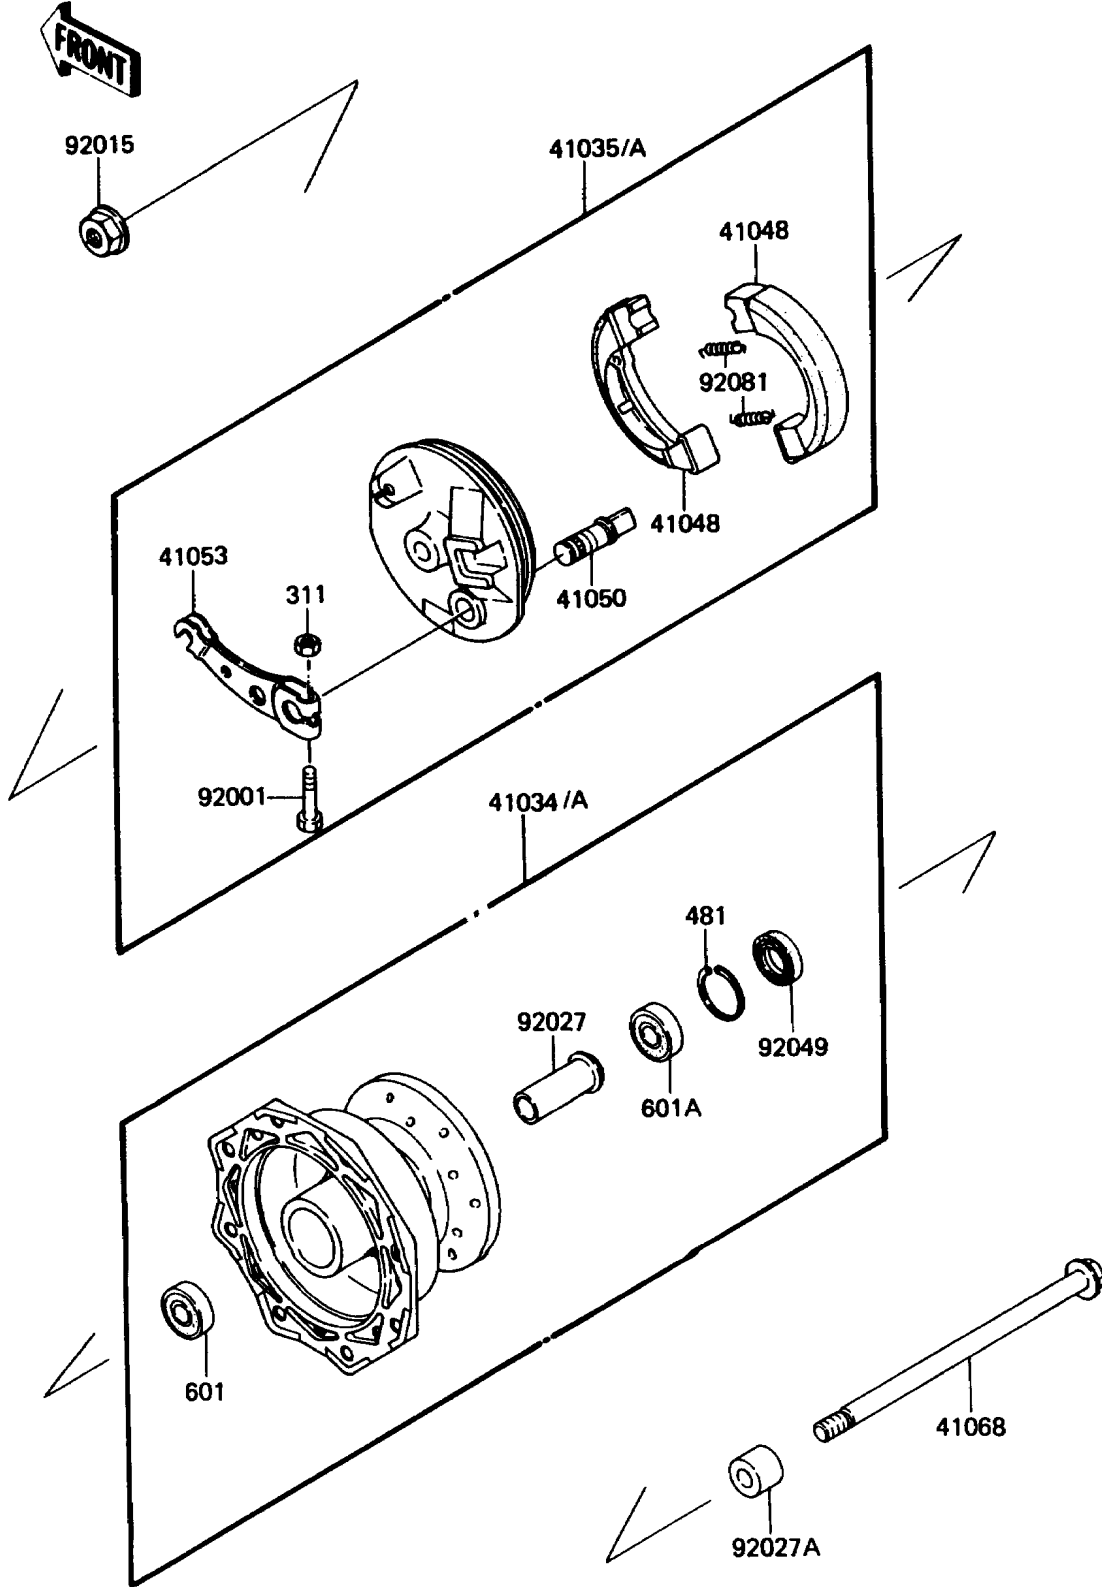

# 1985 KX60 PARTS DIAGRAM

Front Hub

F2230-0071

# 1985 KX60 PARTS LIST

## Front Hub

| ITEM NAME                               | PART NUMBER | QUANTITY |
|---|-------------|----------|
| DRUM-ASSY,FRONT BRAKE (Ref # 41034)     | 41034-1061  | 1        |
| PANEL-ASSY-BRAKE,FR (Ref # 41035)       | 41035-1098  | 1        |
| SHOE-BRAKE (Ref # 41048)                | 41048-1022  | 2        |
| CAM-BRAKE (Ref # 41050)                 | 41050-1031  | 1        |
| LEVER-BRAKE CAM,FR (Ref # 41053)        | 41053-1027  | 1        |
| AXLE,FRONT,10X181 (Ref # 41068)         | 41068-1077  | 1        |
| BOLT,5X25 (Ref # 92001)                 | 92001-1695  | 1        |
| NUT,FLANGED,10MM (Ref # 92015)          | 92015-1415  | 1        |
| COLLAR,FRONT DRUM,L=54 (Ref # 92027)    | 92027-1470  | 1        |
| COLLAR,FRONT AXLE,L=14.5 (Ref # 92027A) | 92027-1472  | 1        |
| SEAL-OIL,DD20357 (Ref # 92049)          | 92049-1095  | 1        |
| SPRING,BRAKE SHOE (Ref # 92081)         | 92081-1564  | 2        |
| NUT-HEX (Ref # 311)                     | 311G0500    | 1        |
| CIRCLIP-TYPE-C,35MM (Ref # 481)         | 481J3500    | 1        |
| BEARING-BALL,#6200UUC3 (Ref # 601)      | 601B6200UU  | 1        |
| BEARING-BALL,#6300UUC3 (Ref # 601A)     | 601B6300UU  | 1        |