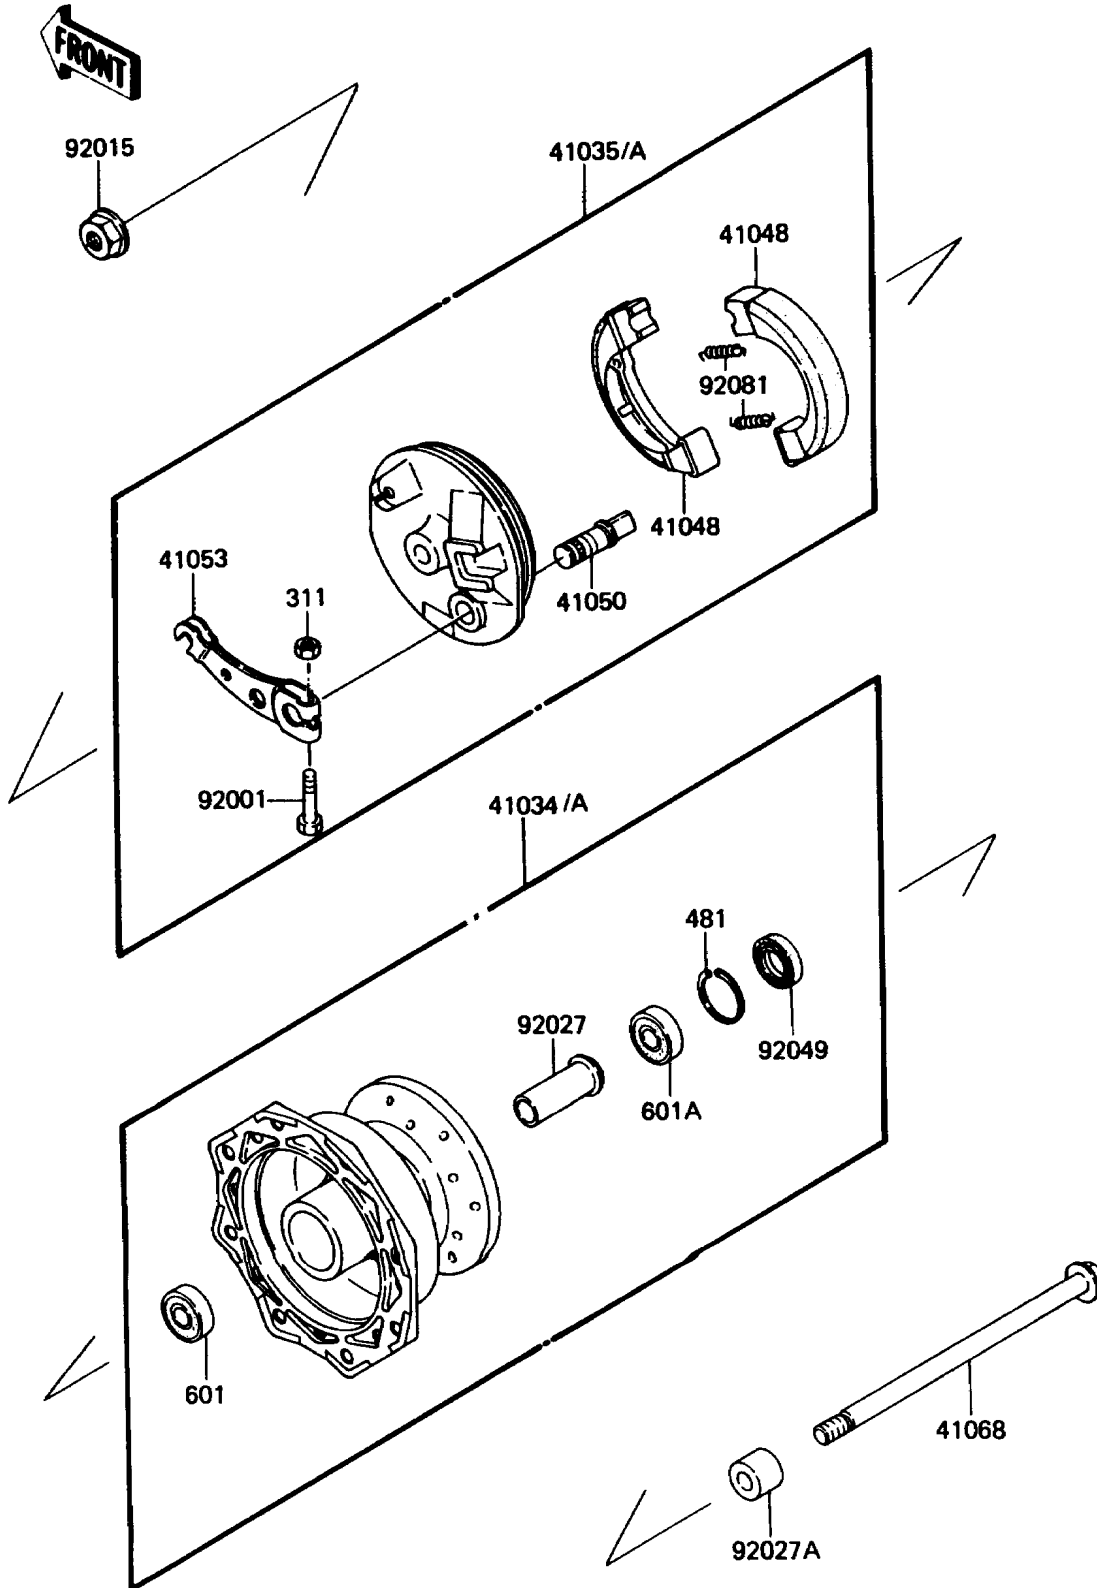

1986 KX60 PARTS DIAGRAM

Front Hub

F2230-0071

1986 KX60 PARTS LIST

Front Hub

ITEM NAME	PART NUMBER	QUANTITY
DRUM-ASSY,FRONT BRAKE (Ref # 41034)	41034-1061	1
PANEL-ASSY-BRAKE,FR (Ref # 41035)	41035-1098	1
SHOE-BRAKE (Ref # 41048)	41048-1022	2
CAM-BRAKE (Ref # 41050)	41050-1031	1
LEVER-BRAKE CAM,FR (Ref # 41053)	41053-1027	1
AXLE,FRONT,10X181 (Ref # 41068)	41068-1077	1
BOLT,5X25 (Ref # 92001)	92001-1695	1
NUT,FLANGED,10MM (Ref # 92015)	92015-1415	1
COLLAR,FRONT DRUM,L=54 (Ref # 92027)	92027-1470	1
COLLAR,FRONT AXLE,L=14.5 (Ref # 92027A)	92027-1472	1
SEAL-OIL,DD20357 (Ref # 92049)	92049-1095	1
SPRING,BRAKE SHOE (Ref # 92081)	92081-1564	2
NUT-HEX (Ref # 311)	311G0500	1
CIRCLIP-TYPE-C,35MM (Ref # 481)	481J3500	1
BEARING-BALL,#6200UUC3 (Ref # 601)	601B6200UU	1
BEARING-BALL,#6300UUC3 (Ref # 601A)	601B6300UU	1