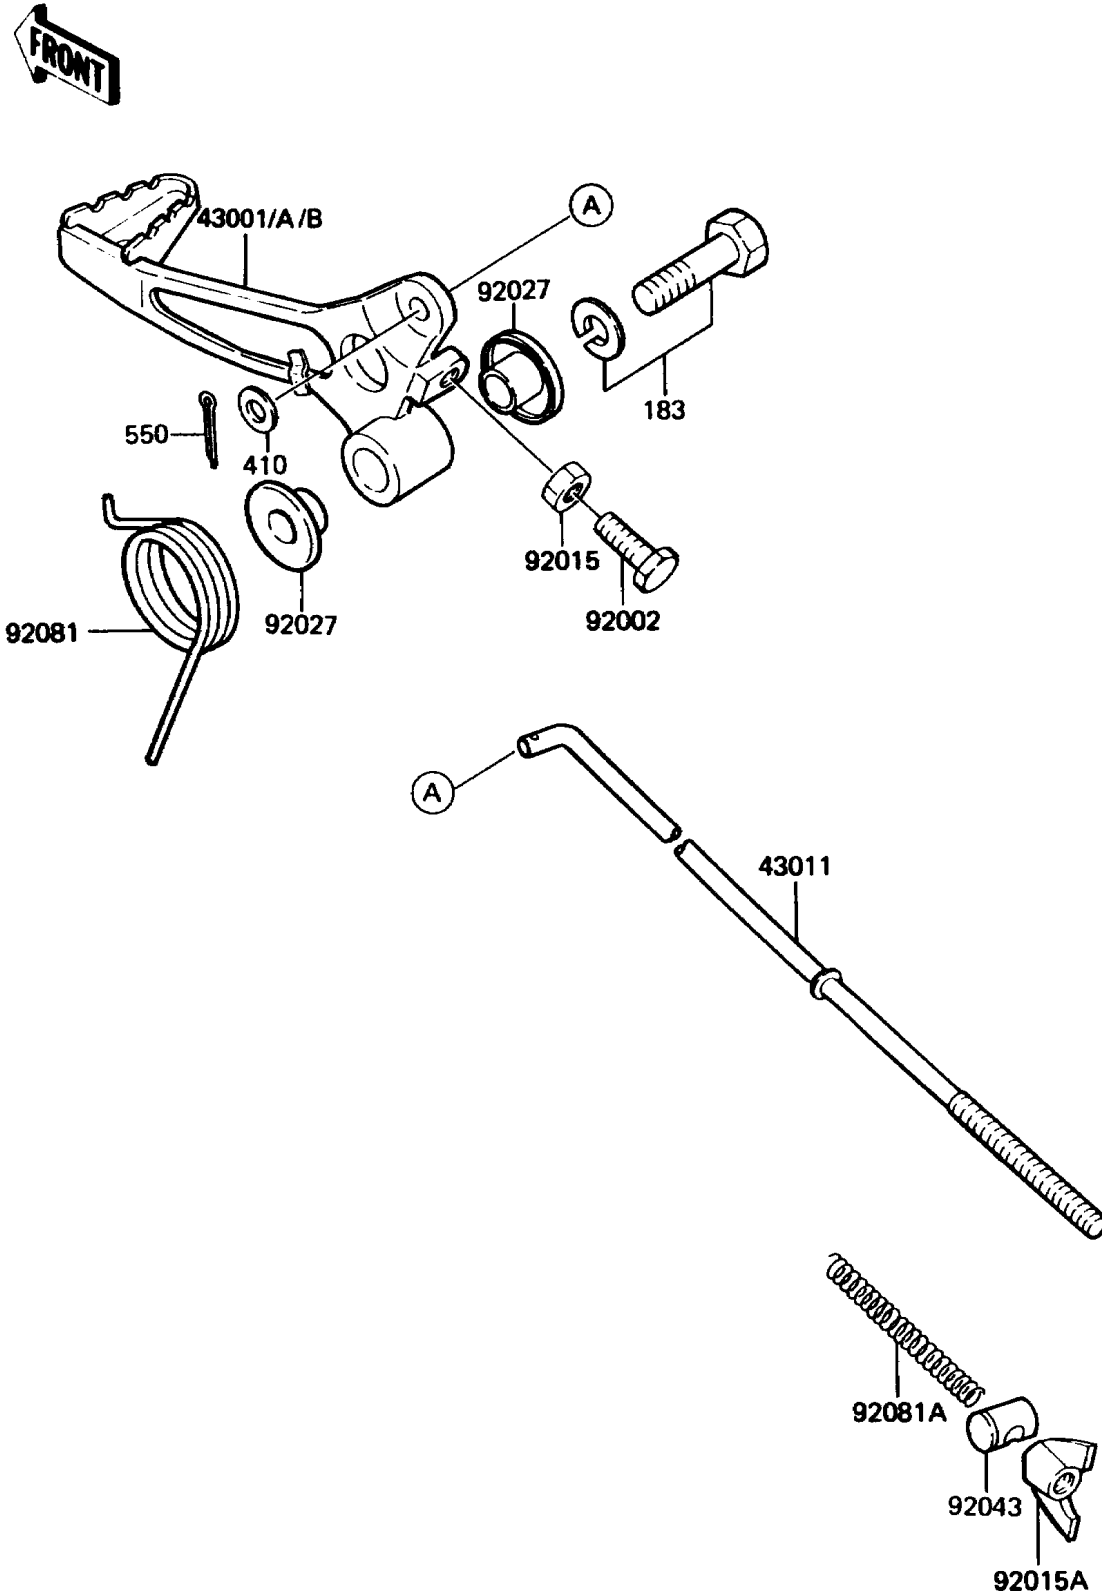

1985 KX60 PARTS DIAGRAM

Brake Pedal

F2260-0093

1985 KX60 PARTS LIST

Brake Pedal

ITEM NAME	PART NUMBER	QUANTITY
LEVER-BRAKE,PEDAL (Ref # 43001)	43001-1088	1
ROD-BRAKE (Ref # 43011)	43011-1104	1
BOLT,6X20 (Ref # 92002)	92002-1373	1
NUT,6MM (Ref # 92015)	92015-1391	1
NUT,WING,6MM (Ref # 92015A)	92015-4004	1
COLLAR,BRAKE PEDAL (Ref # 92027)	92027-1497	2
PIN,BRAKE ROD (Ref # 92043)	92043-039	1
SPRING,BRAKE PEDAL (Ref # 92081)	92081-1494	1
SPRING,BRAKE ROD (Ref # 92081A)	92081-1688	1
BOLT-UPSET-WS-SMALL (Ref # 183)	183G0840	1
WASHER-PLAIN-SMALL,6MM (Ref # 410)	410B0600	1
PIN-COTTER,2.0X15 (Ref # 550)	550D2015	1