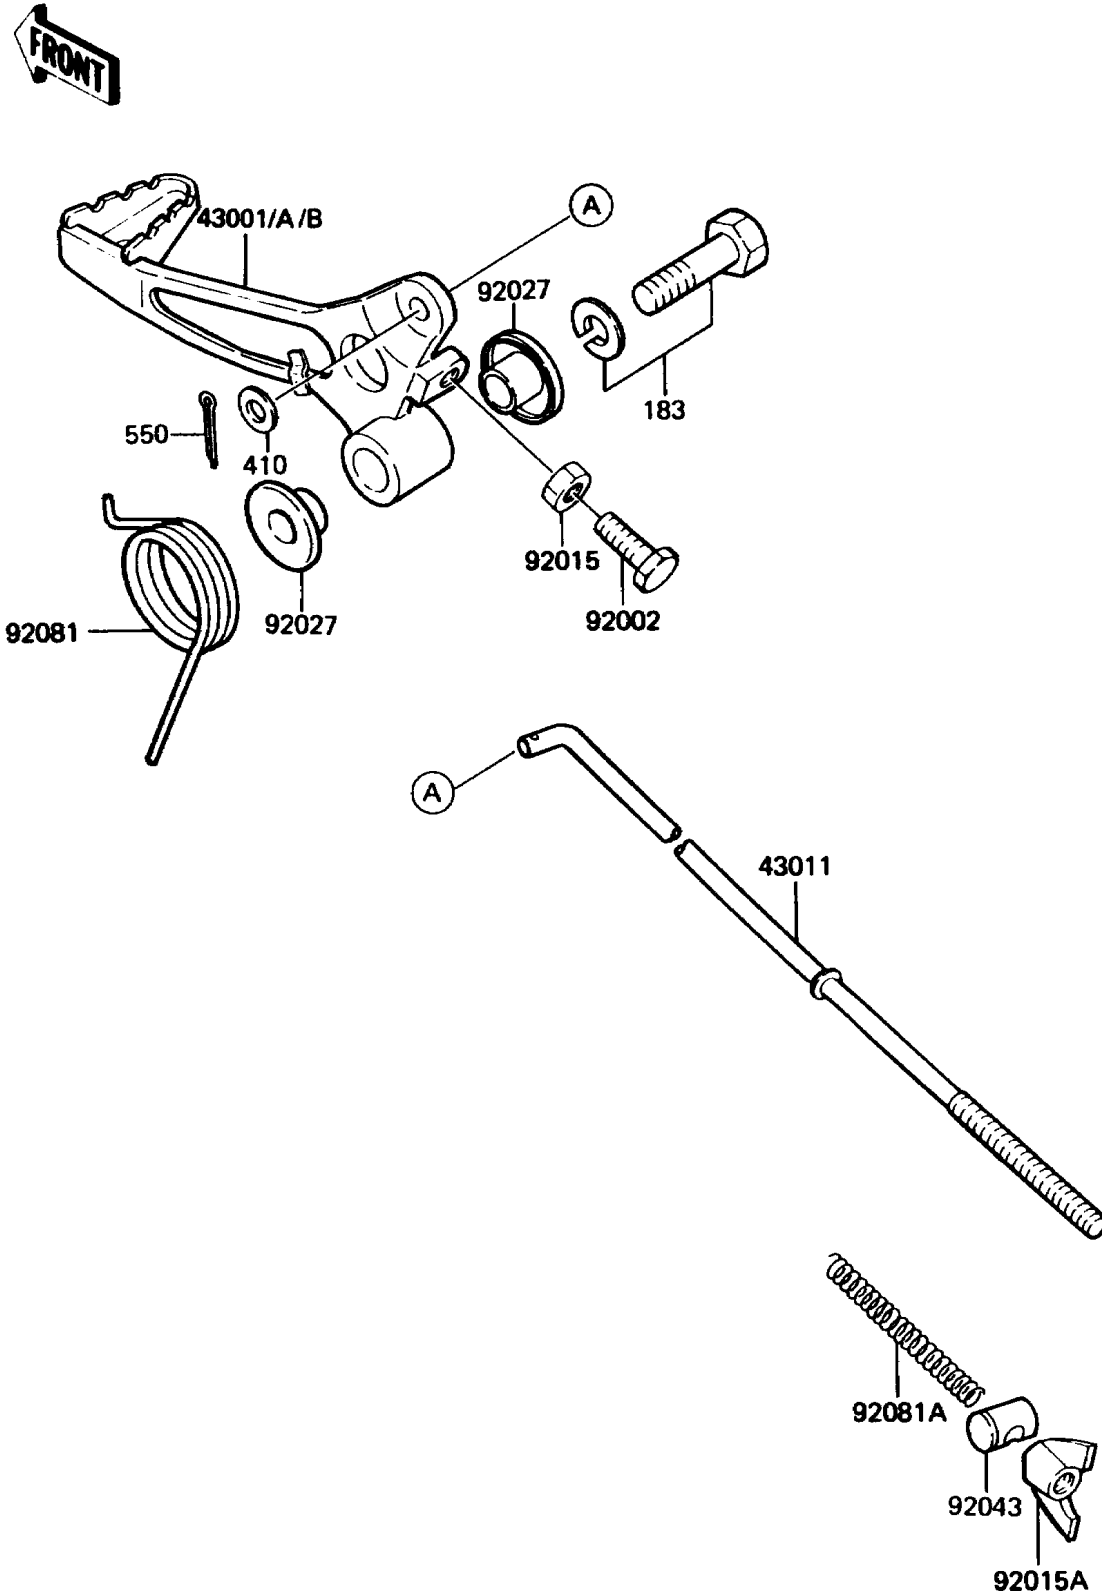

# 1988 KX60 PARTS DIAGRAM

Brake Pedal

F2260-0093

# 1988 KX60 PARTS LIST

## Brake Pedal

ITEM NAME	PART NUMBER	QUANTITY
LEVER-BRAKE,PEDAL (Ref # 43001B)	43001-1243	1
ROD-BRAKE (Ref # 43011)	43011-1104	1
BOLT,6X20 (Ref # 92002)	92002-1373	1
NUT,6MM (Ref # 92015)	92015-1391	1
NUT,WING,6MM (Ref # 92015A)	92015-4004	1
COLLAR,BRAKE PEDAL (Ref # 92027)	92027-1497	2
PIN,BRAKE ROD (Ref # 92043)	92043-039	1
SPRING,BRAKE PEDAL (Ref # 92081)	92081-1494	1
SPRING,BRAKE ROD (Ref # 92081A)	92081-1688	1
BOLT-UPSET-WS-SMALL (Ref # 183)	183G0840	1
WASHER-PLAIN-SMALL,6MM (Ref # 410)	410B0600	1
PIN-COTTER,2.0X15 (Ref # 550)	550D2015	1