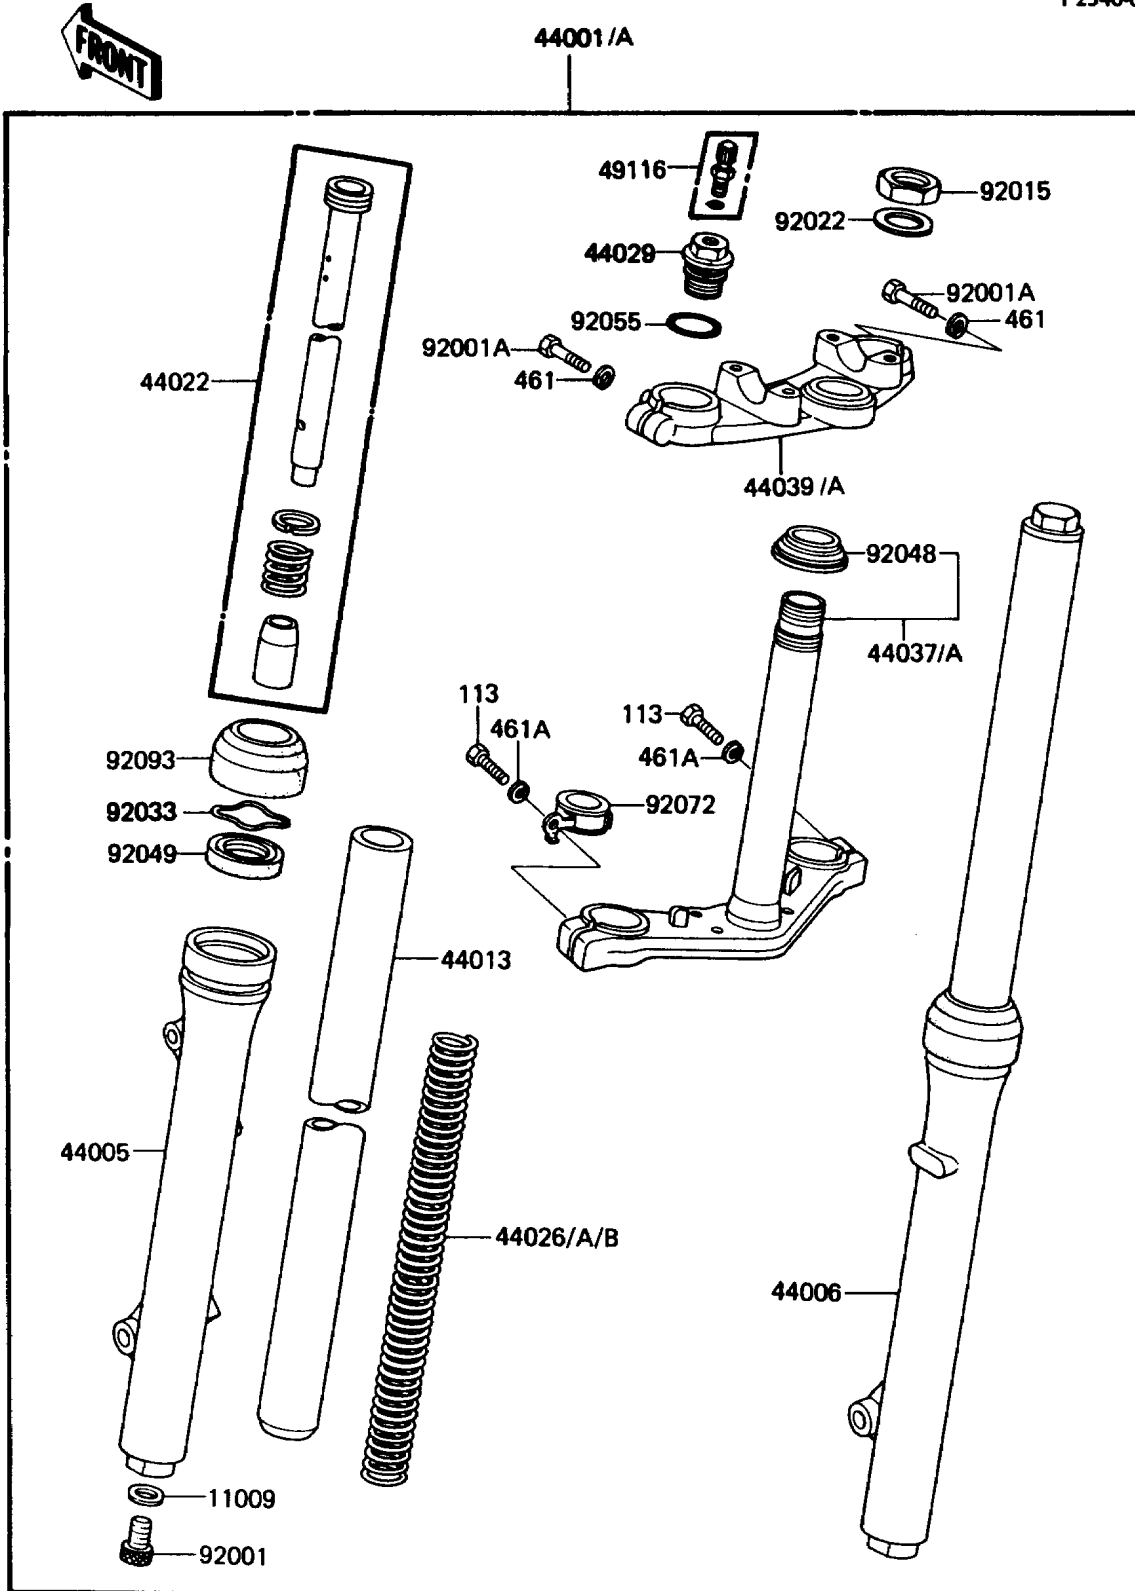

1985 KX60 PARTS DIAGRAM

Front Fork

F2340-0241

1985 KX60 PARTS LIST

Front Fork

ITEM NAME	PART NUMBER	QUANTITY
GASKET,FORK CYLINDER BOLT (Ref # 11009)	44045-051	2
FORK-FRONT (Ref # 44001)	44001-1556	1
PIPE-LEFT FORK OUTER (Ref # 44005)	44005-1101	1
PIPE-RIGHT FORK OUTER (Ref # 44006)	44006-1101	1
PIPE-FORK INNER (Ref # 44013)	44013-1098	2
CYLINDER-FORK (Ref # 44022)	44022-1085	2
SPRING-FRONT FORK,K=0.25 (Ref # 44026)	44026-1156	2
SPRING-FRONT FORK,K=0.23 (Ref # 44026A)	44026-1174	2
SPRING-FRONT FORK,K=0.27 (Ref # 44026B)	44026-1175	2
SEAT-FORK SPRING (Ref # 44029)	44029-1101	2
HOLDER-FORK UNDER (Ref # 44037)	44037-1095	1
HOLDER-FORK UPPER (Ref # 44039)	44039-1112	1
VALVE-ASSY,AIR (Ref # 49116)	49116-1054	2
BOLT,FORK CYLINDER (Ref # 92001)	44041-078	2
BOLT,8X35 (Ref # 92001A)	92001-1643	2
NUT,FORK TOP (Ref # 92015)	92015-1224	1
WASHER,FORK TOP (Ref # 92022)	92022-1385	1
RING-SNAP (Ref # 92033)	92033-1062	2
RACE,STEERING STEM BEARING (Ref # 92048)	92047-013	1
SEAL-OIL,FORK OUTER TUBE (Ref # 92049)	92049-1069	2
RING-O,FORK SPRING SEAT (Ref # 92055)	92055-1142	2
BAND,CABLE (Ref # 92072)	92072-1089	1
DUST SHIELD,FORK (Ref # 92093)	92093-1054	2
BOLT-SMALL-FINE,10X35 (Ref # 113)	113B1035	2
WASHER-SPRING,8MM (Ref # 461)	461F0800	2
WASHER-SPRING,10MM (Ref # 461A)	461F1000	2