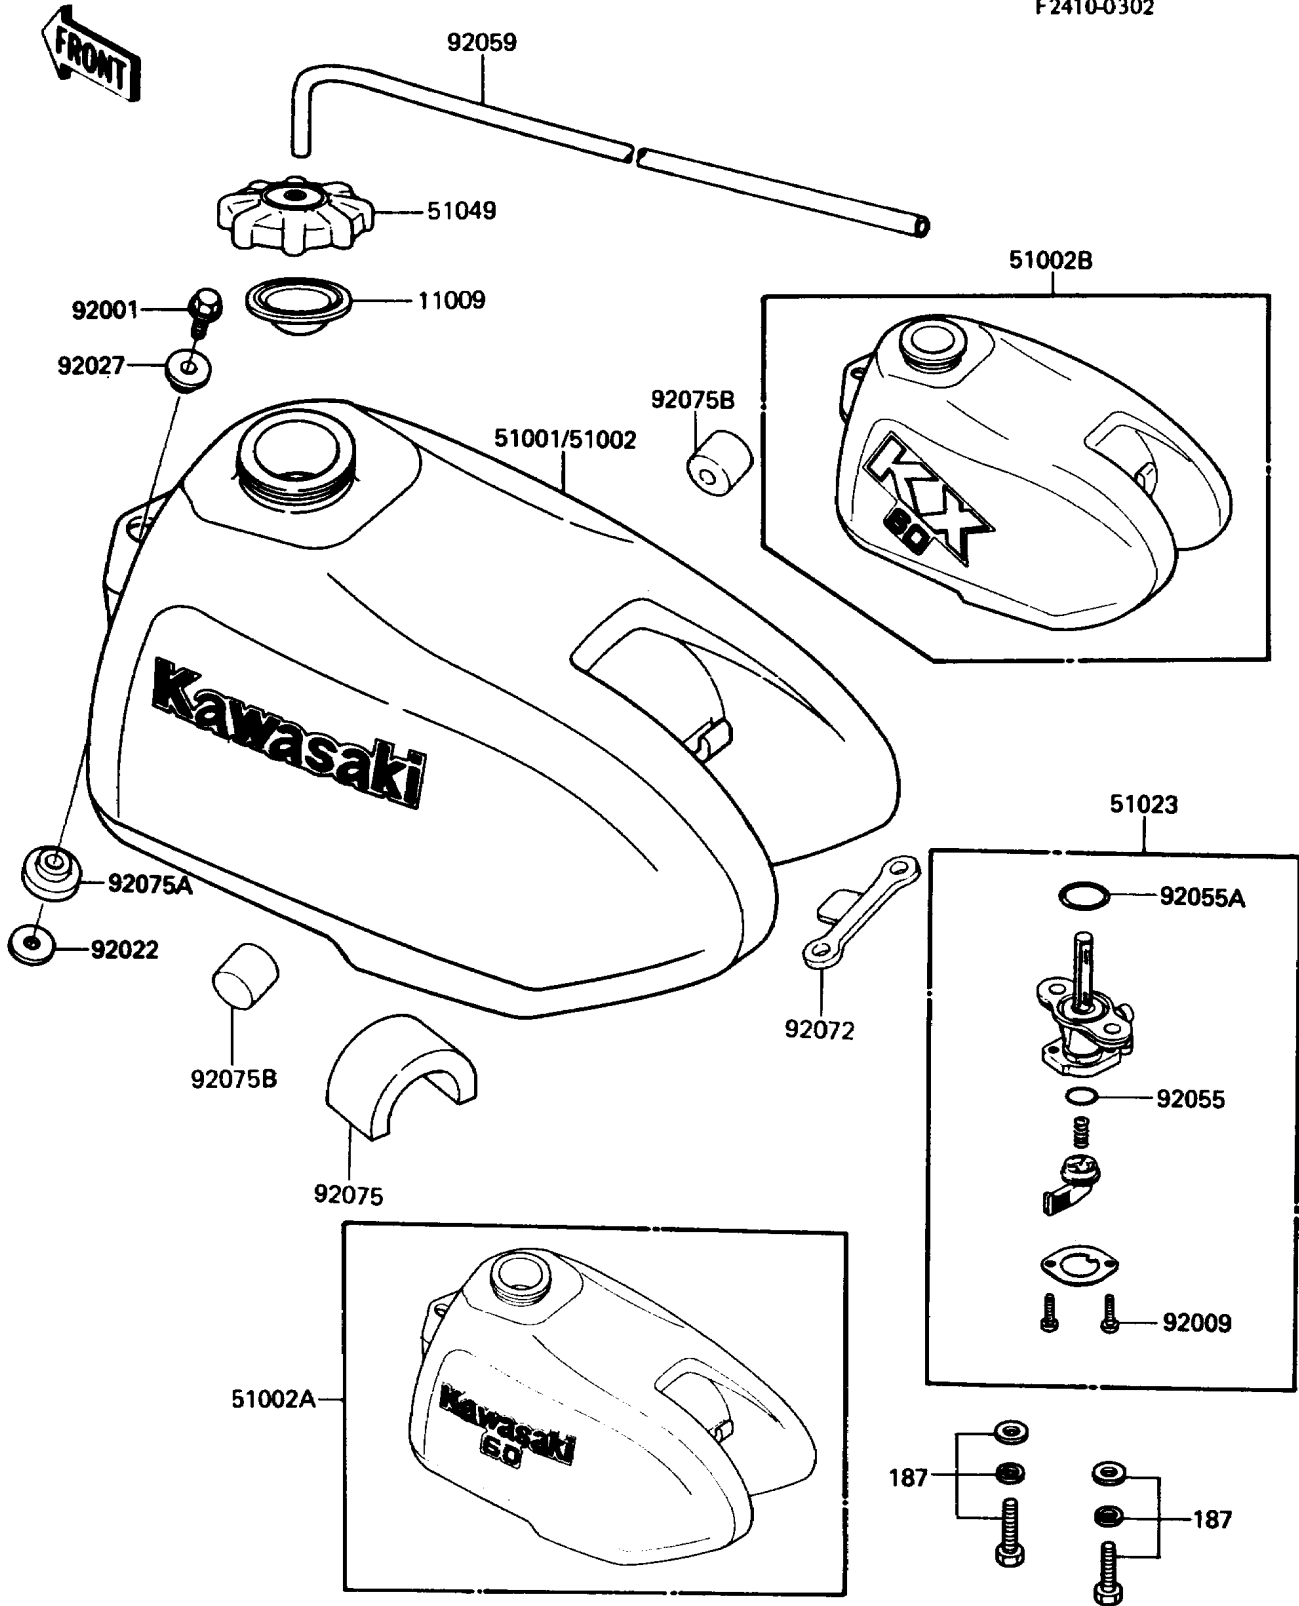

# 1987 KX60 PARTS DIAGRAM

Fuel Tank

F2410-0302

# 1987 KX60 PARTS LIST

## Fuel Tank

ITEM NAME	PART NUMBER	QUANTITY
GASKET,FUEL TANK CAP (Ref # 11009)	11009-1452	1
TANK-COMP-FUEL,L.GREEN (Ref # 51002A)	51002-5248-6W	1
TAP-ASSY,FUEL (Ref # 51023)	51023-1115	1
CAP-TANK,FUEL (Ref # 51049)	51049-1006	1
BOLT,W/WASHER,6X12 (Ref # 92001)	92001-1516	1
SCREW,3X8 (Ref # 92009)	92009-1386	2
WASHER,10X22X3.2 (Ref # 92022)	92022-176	1
COLLAR,L=4.7 (Ref # 92027)	92027-122	1
RING-O,FUEL TAP LEVER (Ref # 92055)	92055-1299	1
RING-O,FUEL TAP PACKING (Ref # 92055A)	92055-1300	1
TUBE,5X9X350 (Ref # 92059)	92059-1265	1
BAND,FUEL TANK (Ref # 92072)	92072-1056	1
DAMPER,FUEL TANK (Ref # 92075)	92075-1382	1
DAMPER,FUEL TANK,FR (Ref # 92075A)	92075-1404	1
DAMPER (Ref # 92075B)	92075-243	2
BOLT-UPSET-WSP (Ref # 187)	187B0616	2