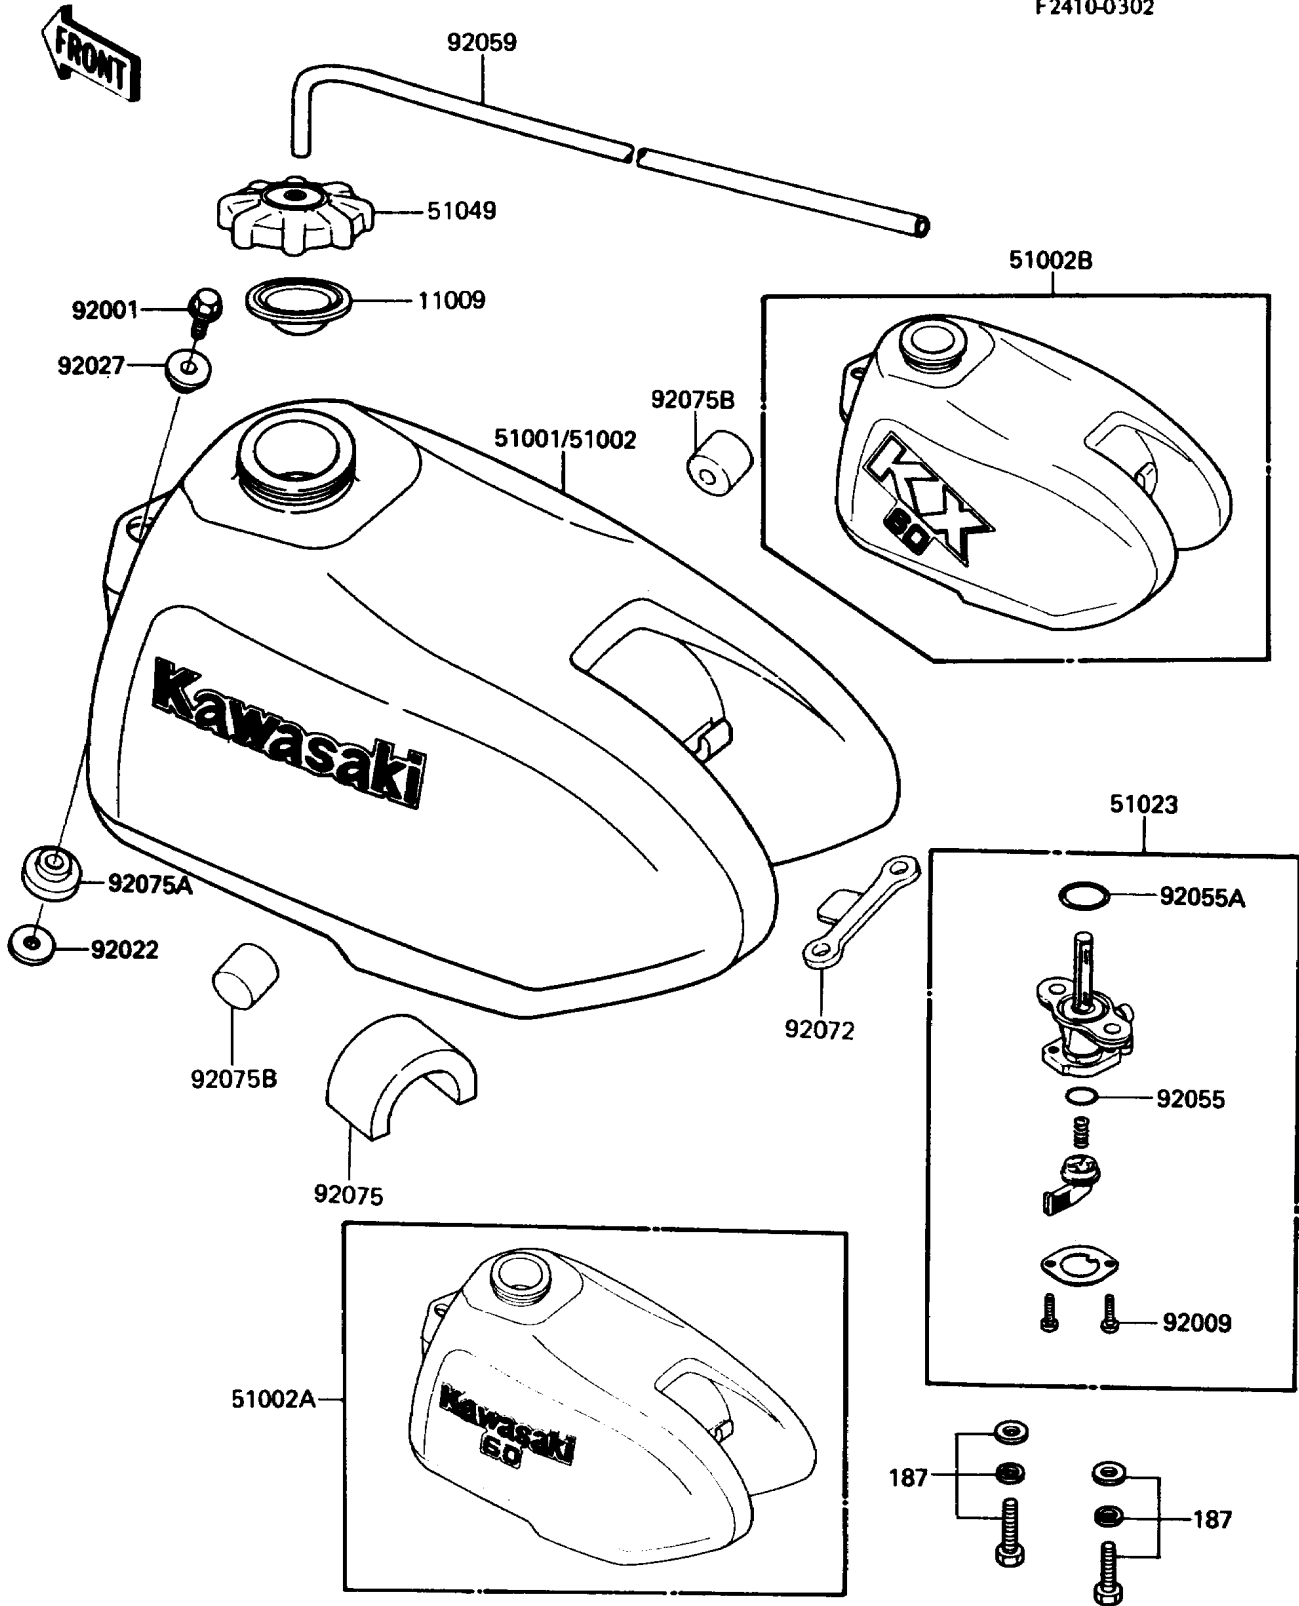

1988 KX60 PARTS DIAGRAM

Fuel Tank

F2410-0302

1988 KX60 PARTS LIST

Fuel Tank

ITEM NAME	PART NUMBER	QUANTITY
GASKET,FUEL TANK CAP (Ref # 11009)	11009-1452	1
TANK-COMP-FUEL,L.GREEN (Ref # 51002B)	51002-5348-6W	1
TAP-ASSY,FUEL (Ref # 51023)	51023-1115	1
CAP-TANK,FUEL (Ref # 51049)	51049-1006	1
BOLT,W/WASHER,6X12 (Ref # 92001)	92001-1516	1
SCREW,3X8 (Ref # 92009)	92009-1386	2
WASHER,10X22X3.2 (Ref # 92022)	92022-176	1
COLLAR,L=4.7 (Ref # 92027)	92027-122	1
RING-O,FUEL TAP LEVER (Ref # 92055)	92055-1299	1
RING-O,FUEL TAP PACKING (Ref # 92055A)	92055-1300	1
TUBE,5X9X350 (Ref # 92059)	92059-1265	1
BAND,FUEL TANK (Ref # 92072)	92072-1056	1
DAMPER,FUEL TANK (Ref # 92075)	92075-1382	1
DAMPER,FUEL TANK,FR (Ref # 92075A)	92075-1404	1
DAMPER (Ref # 92075B)	92075-243	2
BOLT-UPSET-WSP (Ref # 187)	187B0616	2