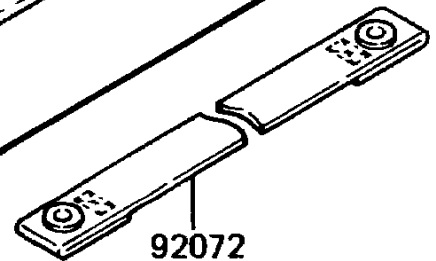

# 1985 KX60 PARTS DIAGRAM

Seat

F2510-0290

53001/AB/C

# 1985 KX60 PARTS LIST

Seat

ITEM NAME	PART NUMBER	QUANTITY
SEAT-ASSY (Ref # 53001)	53001-1411	1
BAND (Ref # 92072)	92072-1055	1