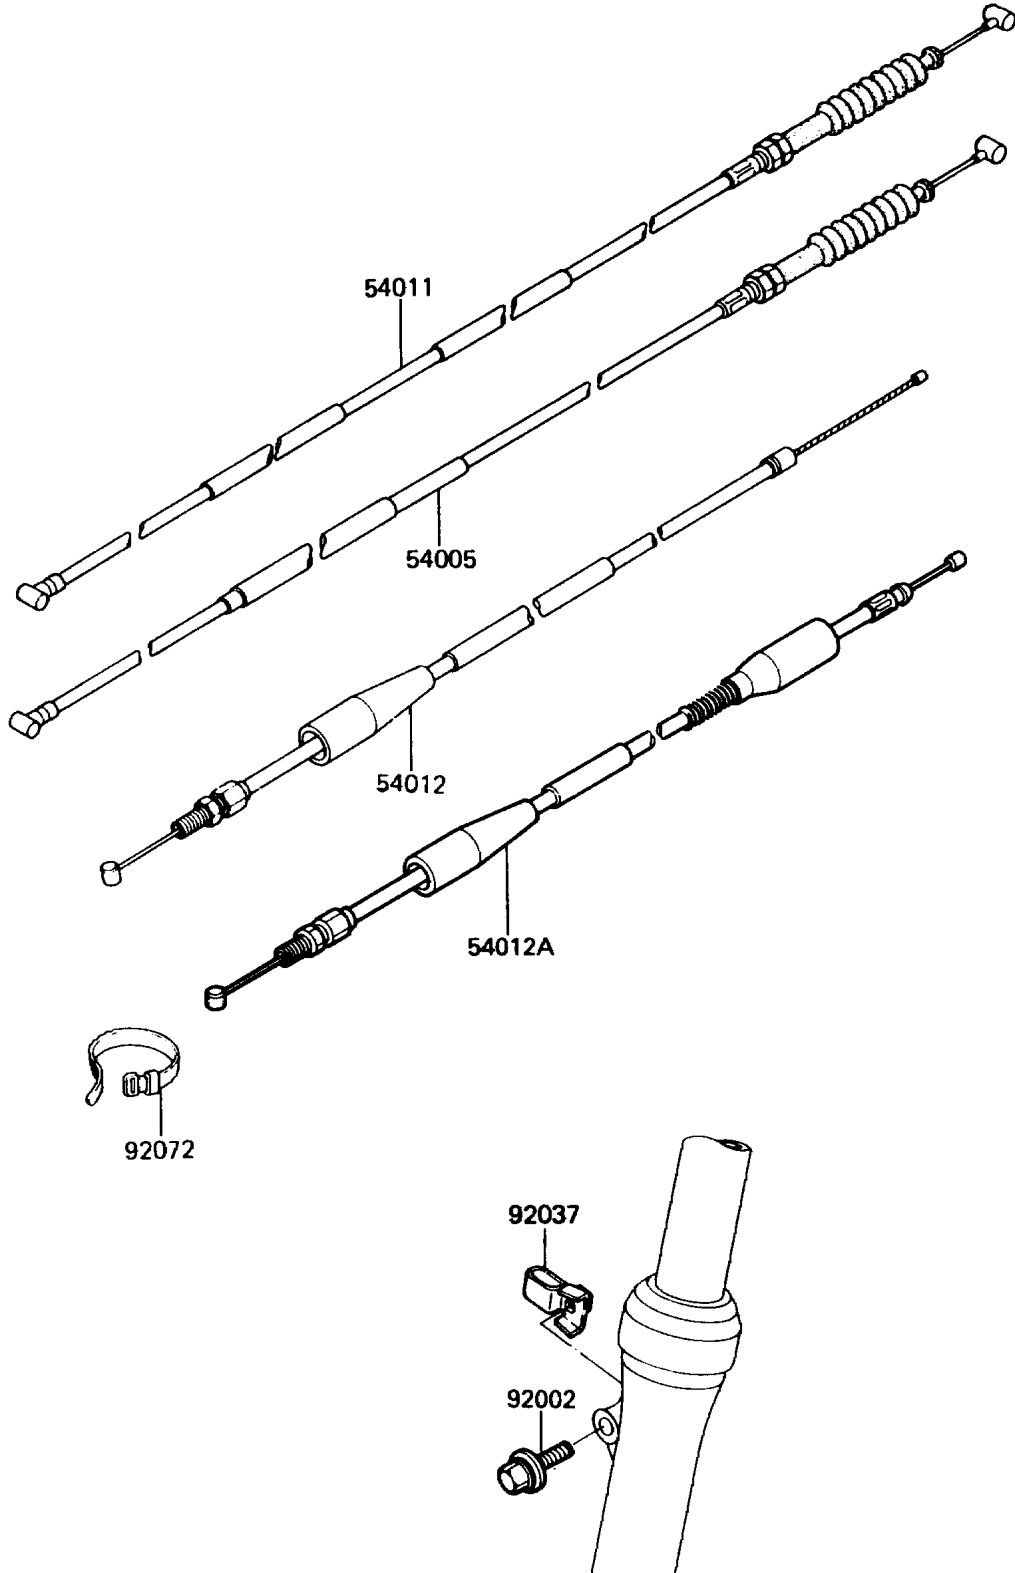

1985 KX60 PARTS DIAGRAM

Cables

F2540-0225

1985 KX60 PARTS LIST

Cables

ITEM NAME	PART NUMBER	QUANTITY
CABLE-BRAKE (Ref # 54005)	54005-1046	1
CABLE-CLUTCH (Ref # 54011)	54011-1222	1
CABLE-THROTTLE (Ref # 54012)	54012-1137	1
BOLT,6X16 (Ref # 92002)	92002-1461	1
CLAMP,BRAKE CABLE (Ref # 92037)	92037-1353	1
BAND,L=218 (Ref # 92072)	92072-032	1