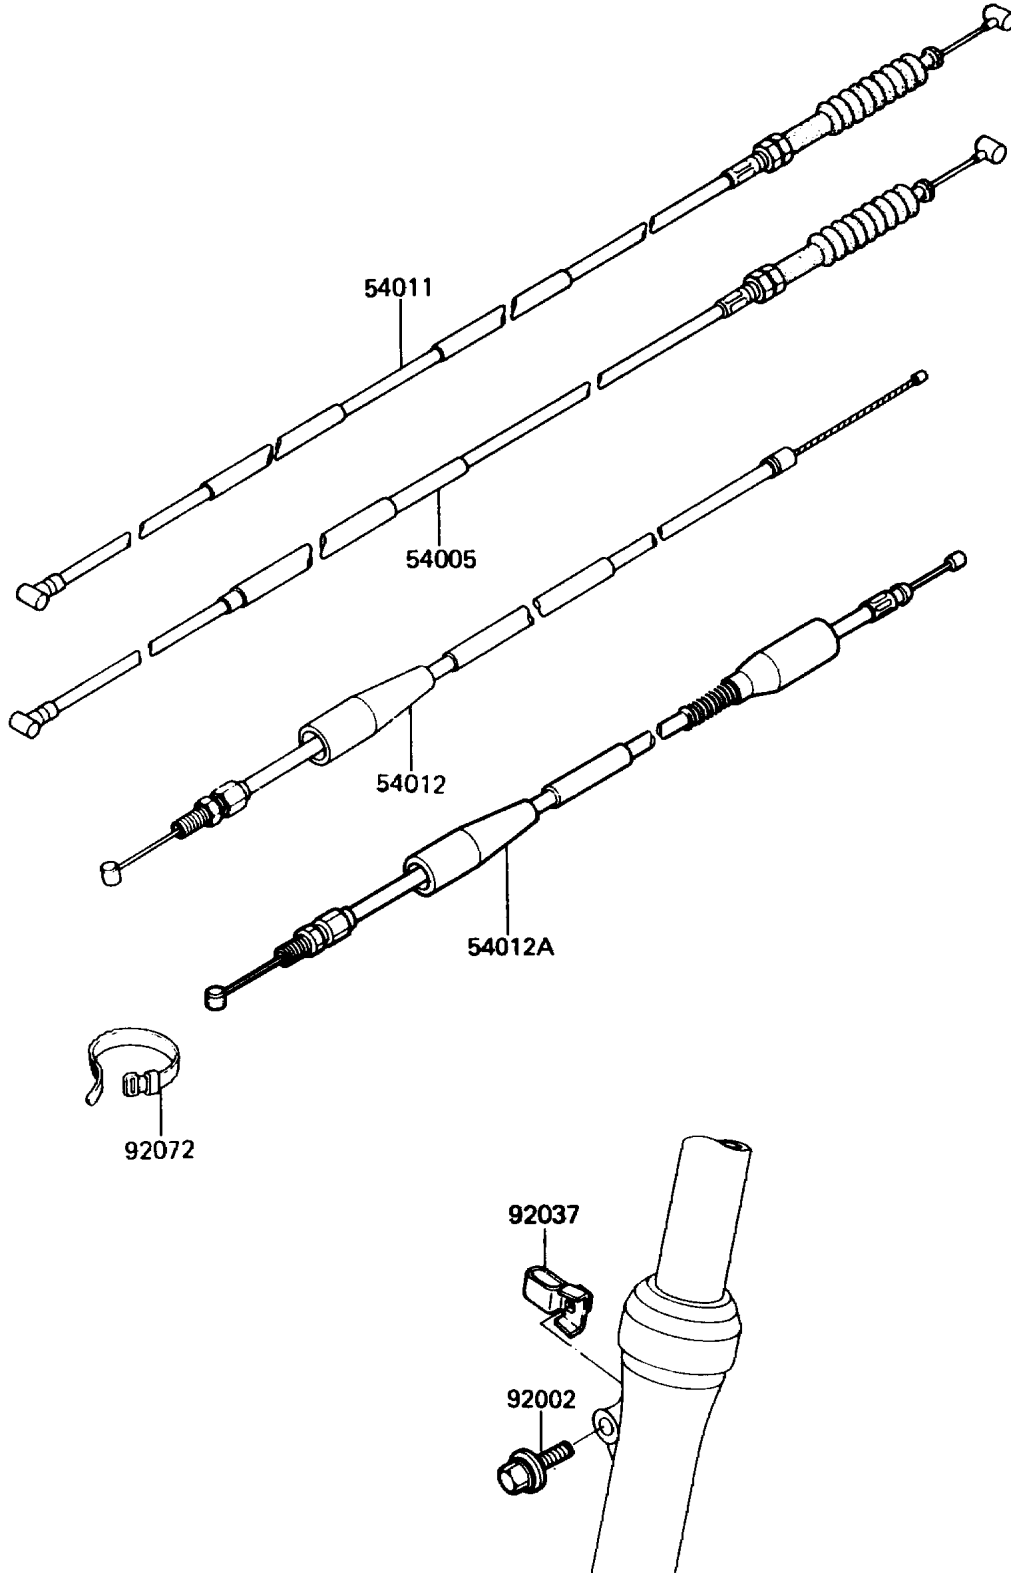

1987 KX60 PARTS DIAGRAM

Cables

F2540-0225

1987 KX60 PARTS LIST

Cables

ITEM NAME	PART NUMBER	QUANTITY
CABLE-BRAKE (Ref # 54005)	54005-1046	1
CABLE-CLUTCH (Ref # 54011)	54011-1222	1
CABLE-THROTTLE (Ref # 54012)	54012-1137	1
BOLT,6X16 (Ref # 92002)	92002-1461	1
CLAMP,BRAKE CABLE (Ref # 92037)	92037-1353	1
BAND,L=218 (Ref # 92072)	92072-032	1