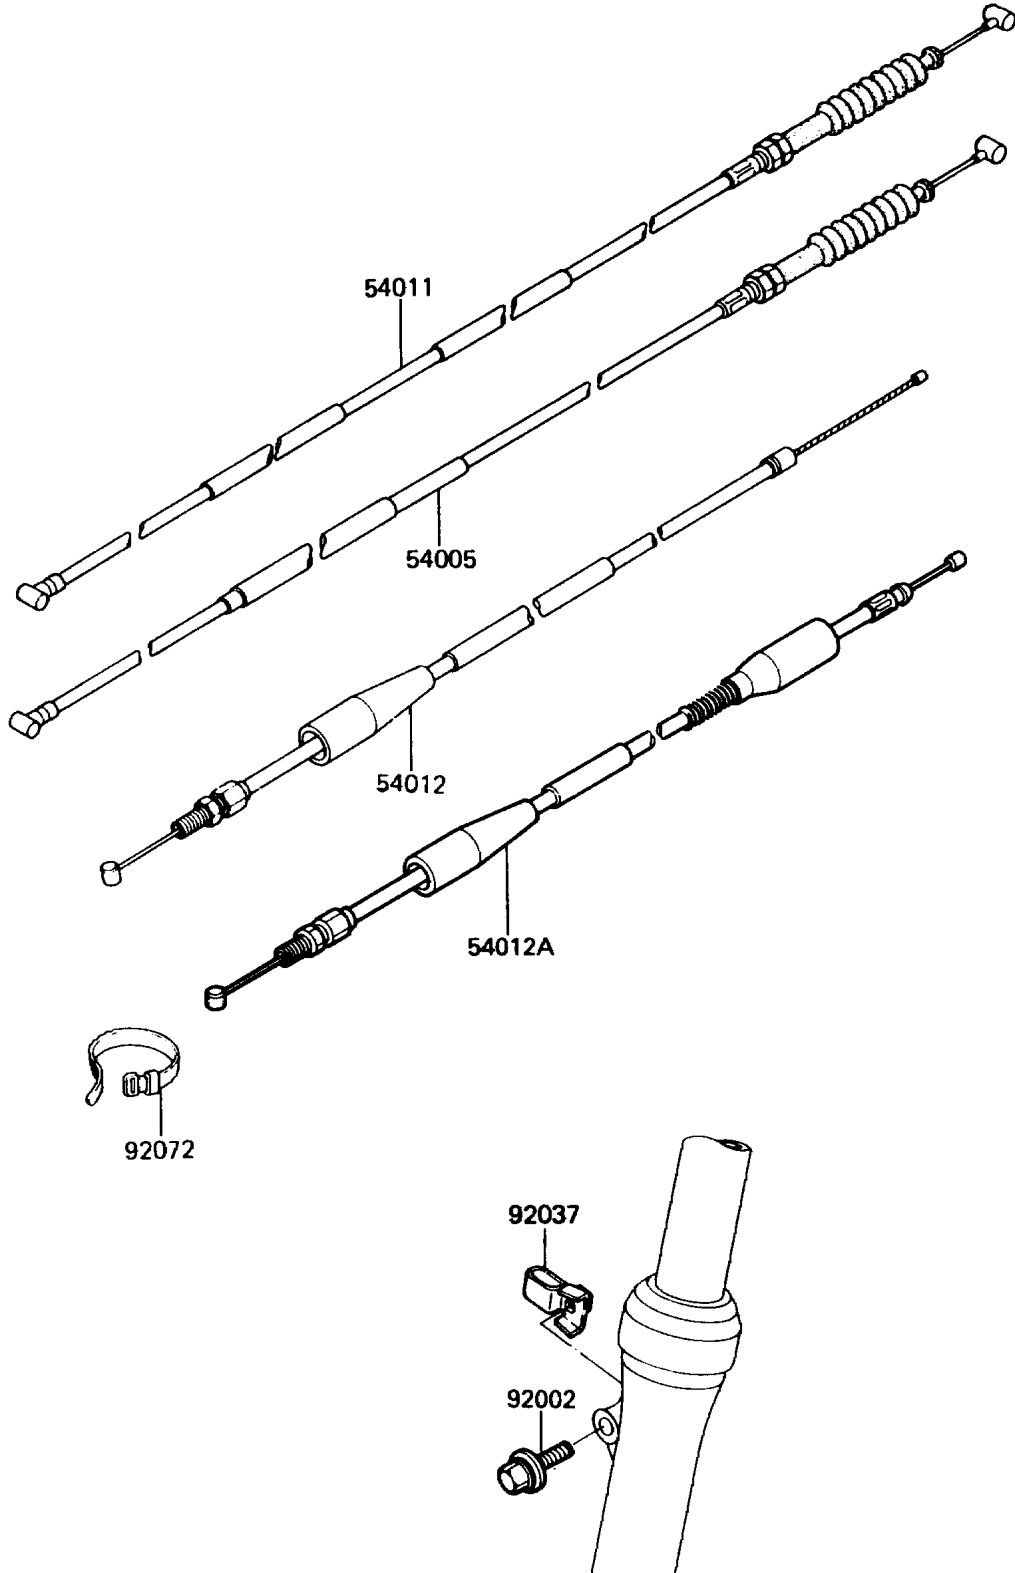

1988 KX60 PARTS DIAGRAM

Cables

F2540-0225

1988 KX60 PARTS LIST

Cables

ITEM NAME	PART NUMBER	QUANTITY
CABLE-BRAKE (Ref # 54005)	54005-1046	1
CABLE-CLUTCH (Ref # 54011)	54011-1222	1
CABLE-THROTTLE (Ref # 54012A)	54012-1333	1
BOLT,6X16 (Ref # 92002)	92002-1461	1
CLAMP,BRAKE CABLE (Ref # 92037)	92037-1353	1
BAND,L=218 (Ref # 92072)	92072-032	1