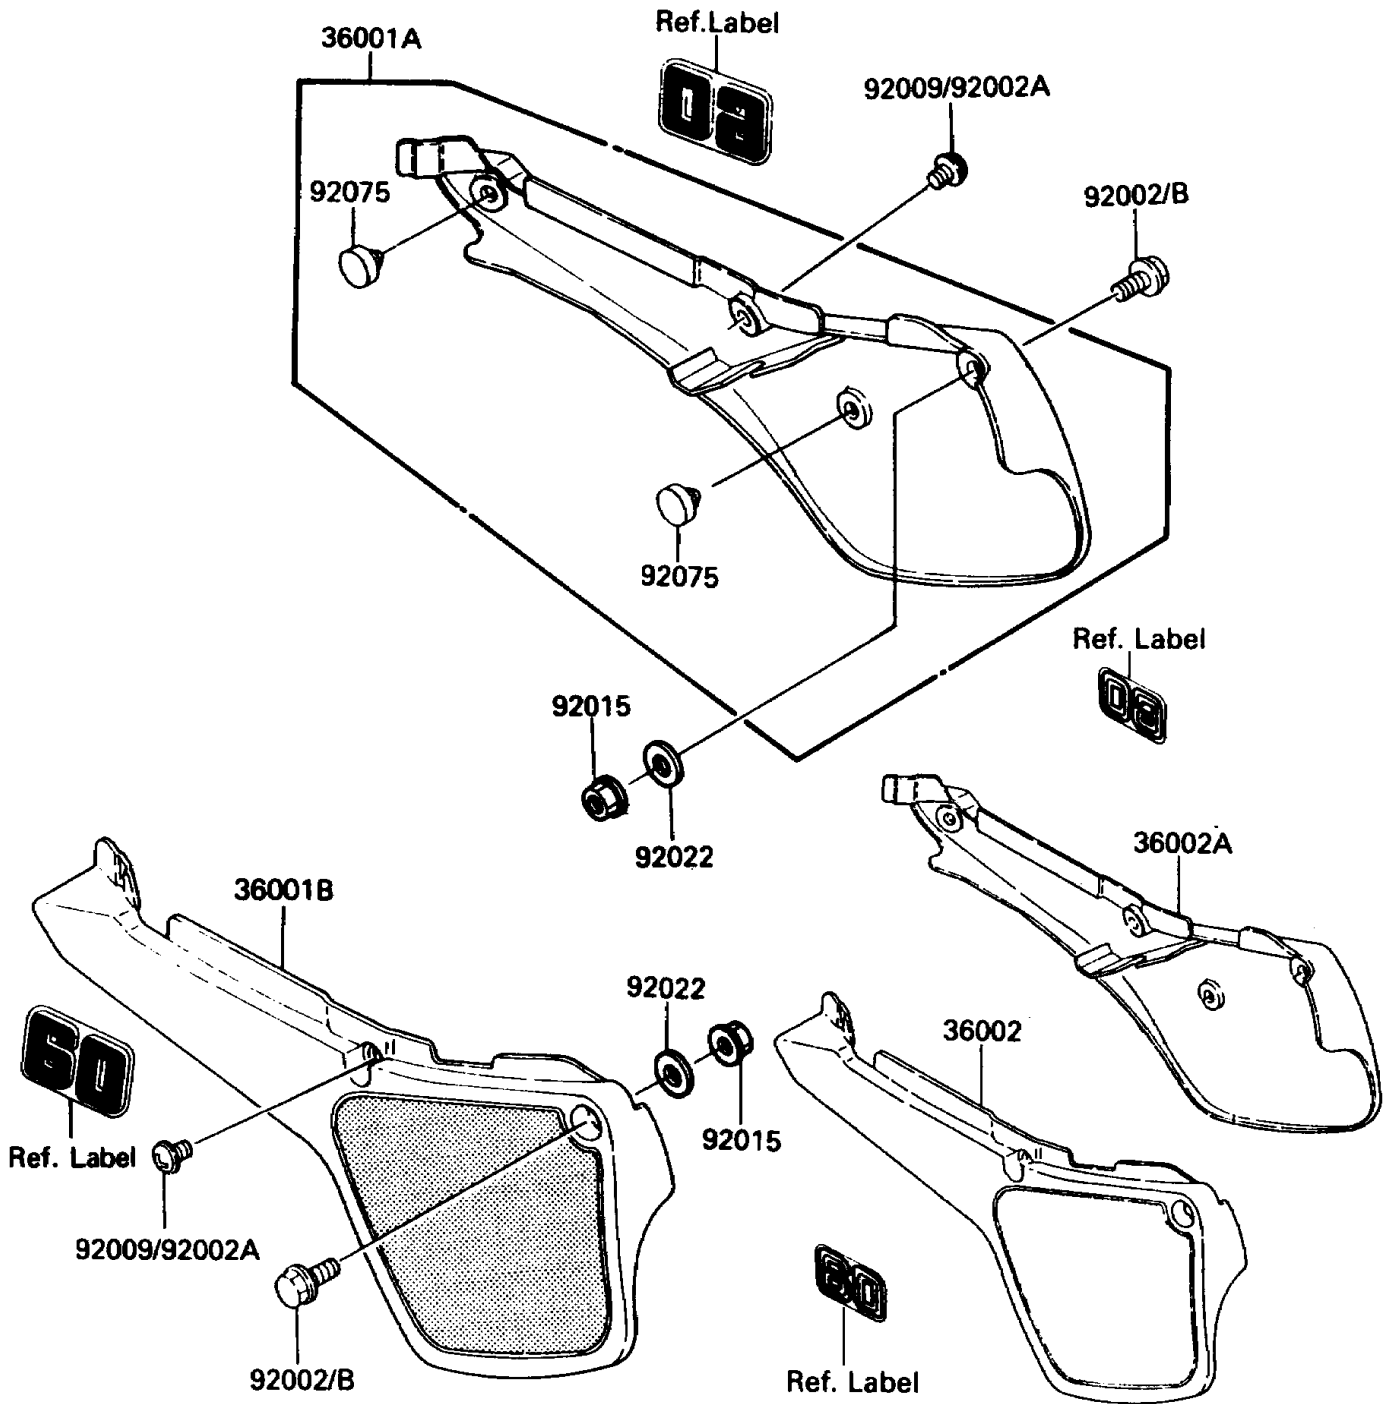

# 1985 KX60 PARTS DIAGRAM

Side Covers

F2610-0227

# 1985 KX60 PARTS LIST

## Side Covers

ITEM NAME	PART NUMBER	QUANTITY
COVER-SIDE,RH,L.GREEN (Ref # 36001A)	36001-5136-6W	1
COVER-SIDE,LH,L.GREEN (Ref # 36001B)	36001-5281-6W	1
BOLT,6X30 (Ref # 92002)	92002-1335	2
SCREW,6X10,WHITE (Ref # 92009)	92009-1286	2
NUT,LOCK,FLANGED,6MM (Ref # 92015)	92015-1339	2
WASHER,7X16X1.2 (Ref # 92022)	92022-024	2
DAMPER (Ref # 92075)	92075-1598	2