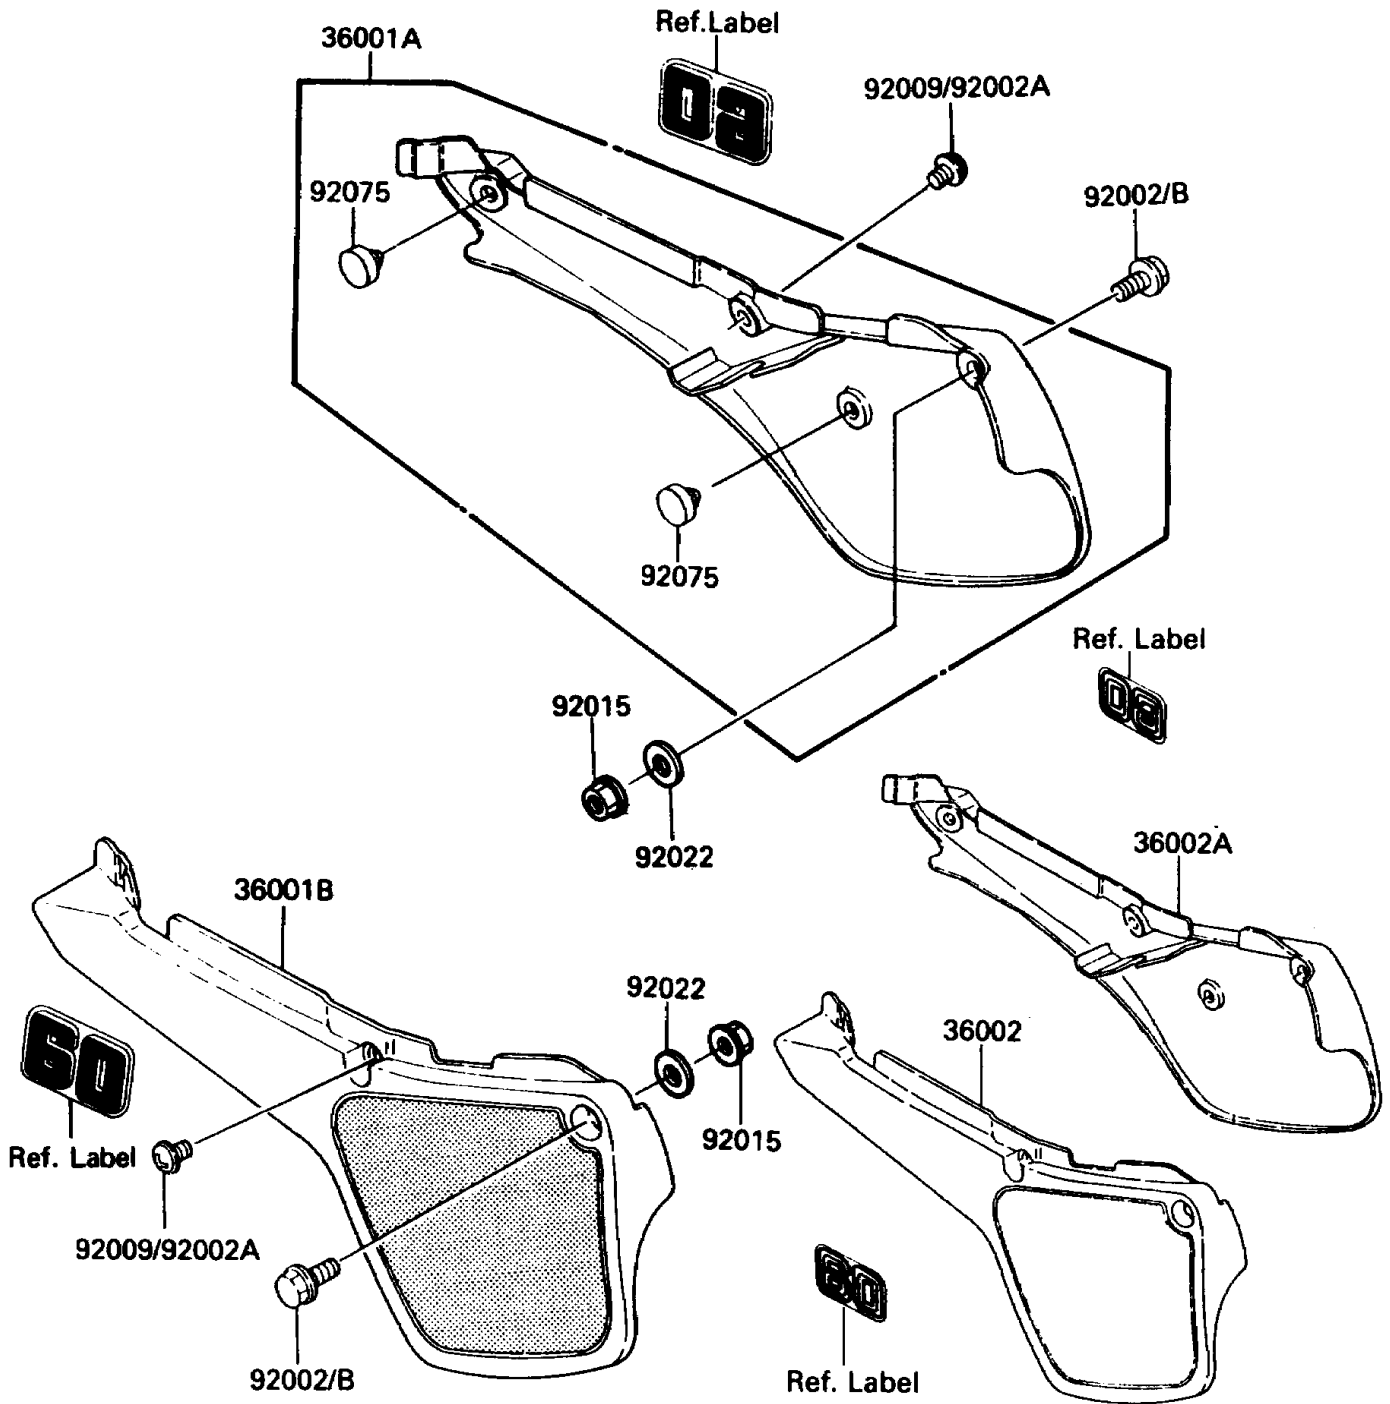

1988 KX60 PARTS DIAGRAM

Side Covers

F2610-0227

1988 KX60 PARTS LIST

Side Covers

ITEM NAME	PART NUMBER	QUANTITY
COVER-SIDE,LH,L.GREEN (Ref # 36002)	36002-5130-6W	1
COVER-SIDE,RH,L.GREEN (Ref # 36002A)	36002-5131-6W	1
BOLT,6X16 (Ref # 92002A)	92002-1461	2
BOLT,6X30 (Ref # 92002B)	92002-1590	2
NUT,LOCK,FLANGED,6MM (Ref # 92015)	92015-1339	2
WASHER,7X16X1.2 (Ref # 92022)	92022-024	2
DAMPER (Ref # 92075)	92075-1598	2