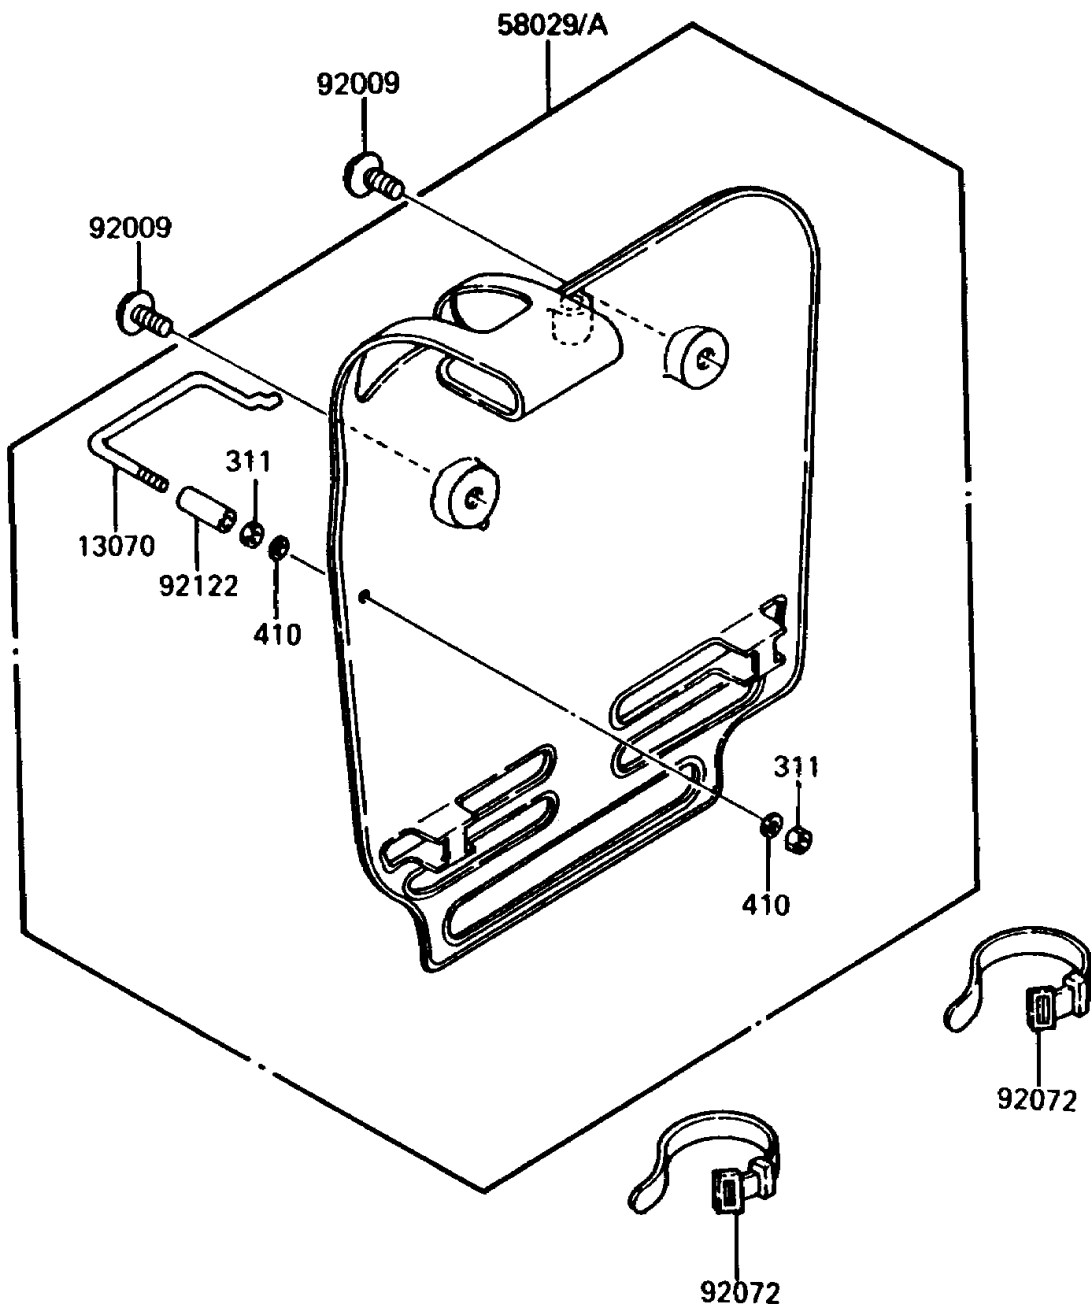

1985 KX60 PARTS DIAGRAM

Accessory

F2910-0017

1985 KX60 PARTS LIST

Accessory

ITEM NAME	PART NUMBER	QUANTITY
GUIDE,CABLE (Ref # 13070)	13070-1031	1
PLATE-NUMBER,L.GREEN (Ref # 58029)	58029-5004-6W	1
SCREW,6X10,WHITE (Ref # 92009)	92009-1286	2
BAND,L=149 (Ref # 92072)	92072-031	2
ROLLER,CABLE GUIDE (Ref # 92122)	92122-1011	1
NUT-HEX (Ref # 311)	311B0300	2
WASHER-PLAIN-SMALL,3MM (Ref # 410)	410B0300	2