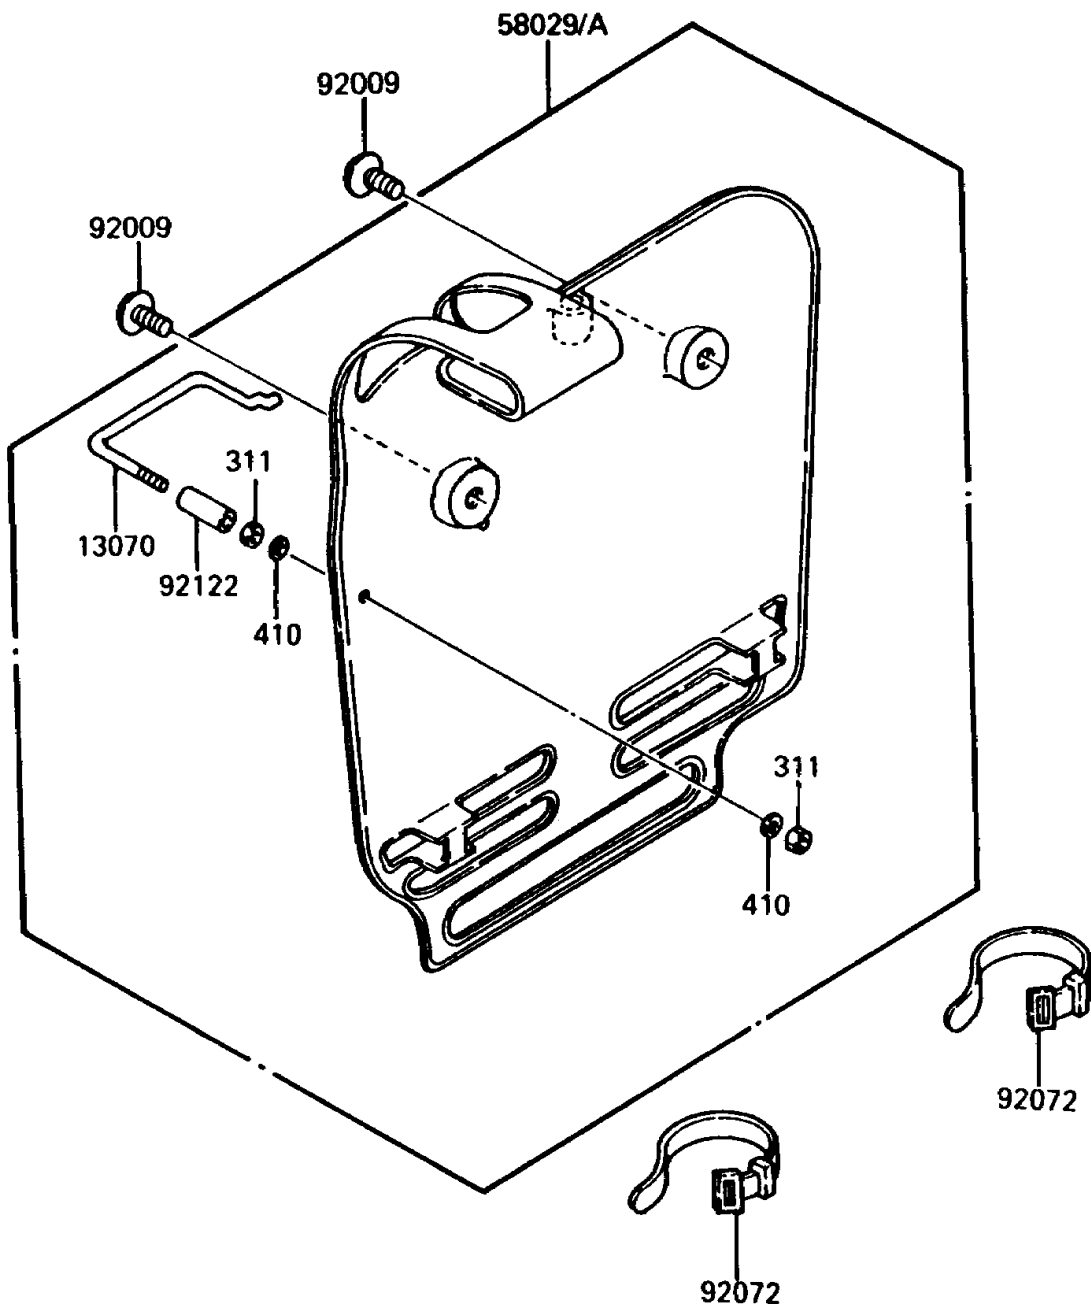

1988 KX60 PARTS DIAGRAM

Accessory

F2910-0017

1988 KX60 PARTS LIST

Accessory

ITEM NAME	PART NUMBER	QUANTITY
GUIDE,CABLE (Ref # 13070)	13070-1031	1
PLATE-NUMBER,L.GREEN (Ref # 58029A)	58029-5010-6W	1
SCREW,6X10,WHITE (Ref # 92009)	92009-1286	2
BAND,L=149 (Ref # 92072)	92072-031	2
ROLLER,CABLE GUIDE (Ref # 92122)	92122-1011	1
NUT-HEX (Ref # 311)	311B0300	2
WASHER-PLAIN-SMALL,3MM (Ref # 410)	410B0300	2