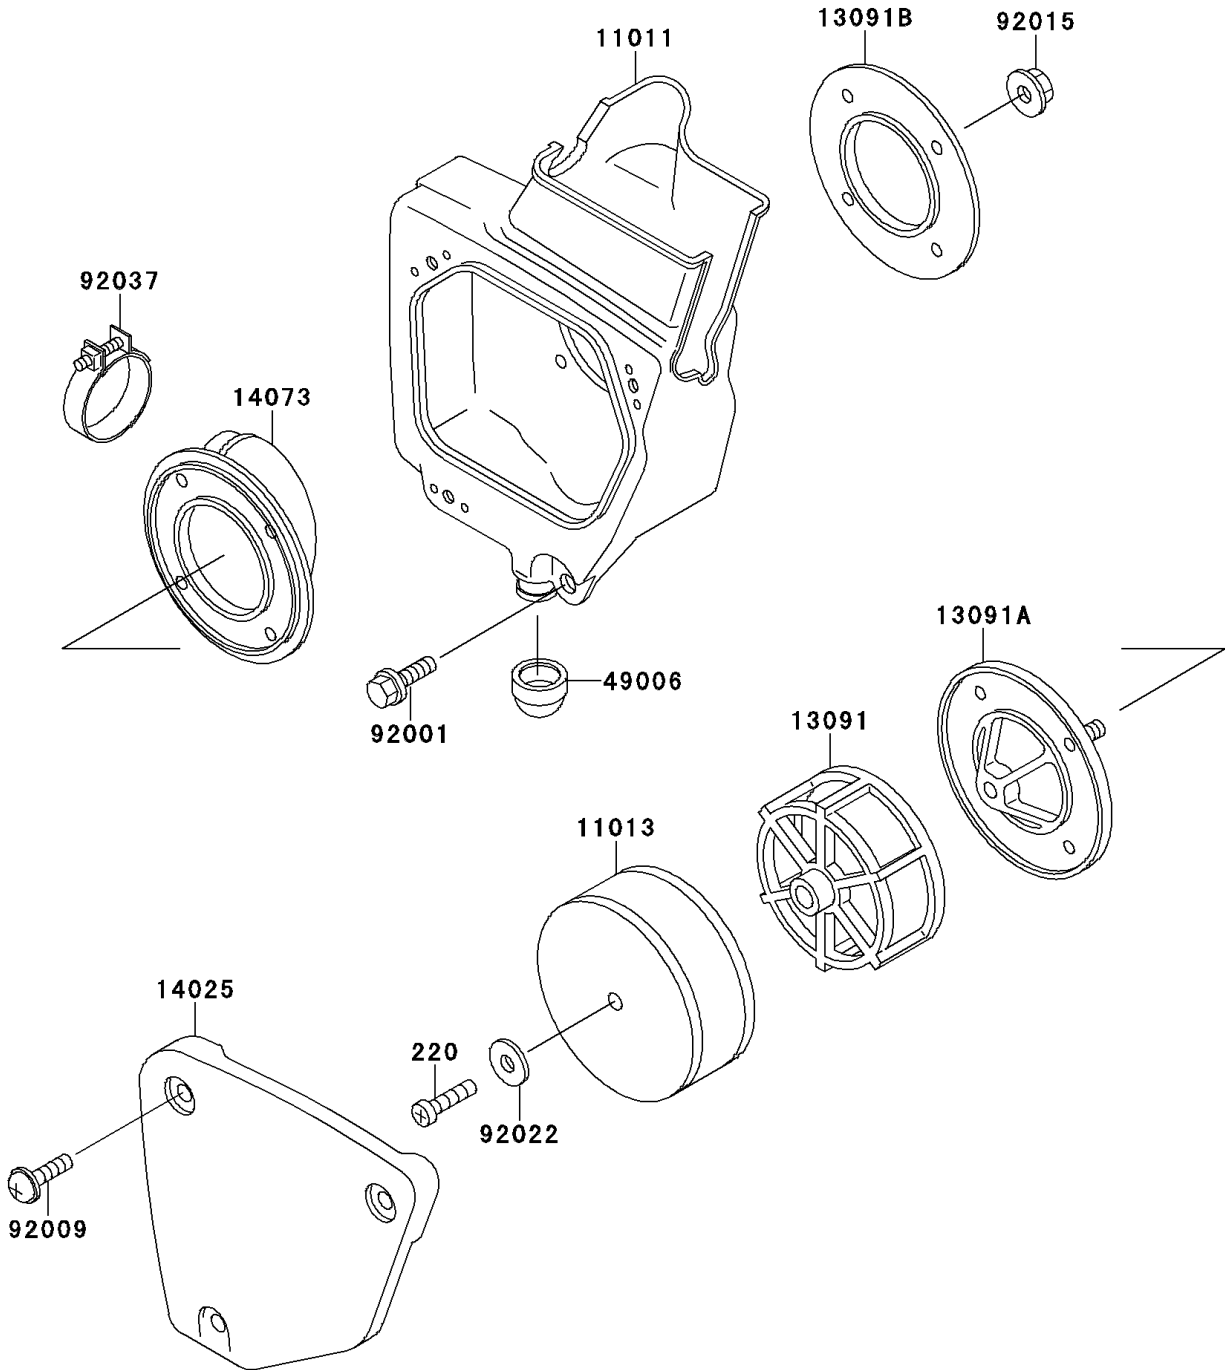

1994 KX60 PARTS DIAGRAM

Air Cleaner

E1130

1994 KX60 PARTS LIST

Air Cleaner

ITEM NAME	PART NUMBER	QUANTITY
SCREW-PAN-CROS,6X25 (Ref # 220)	220B0625	1
CASE-AIR FILTER (Ref # 11011)	11011-1178	1
ELEMENT-AIR FILTER (Ref # 11013)	11013-1121	1
HOLDER,ELEMENT (Ref # 13091)	13091-1336	1
HOLDER,AIR FILTER CASE (Ref # 13091A)	13091-1337	1
HOLDER,AIR FILTER CASE (Ref # 13091B)	13091-1338	1
COVER,AIR FILTER CASE (Ref # 14025)	14025-1958	1
DUCT,AIR FILTER (Ref # 14073)	14073-1191	1
BOOT,AIR FILTER (Ref # 49006)	49006-1156	1
BOLT,W/WASHER,6X12 (Ref # 92001)	92001-1517	1
SCREW,6X14,WHITE (Ref # 92009)	92009-1287	3
NUT,FLANGED,5MM (Ref # 92015)	92015-1259	4
WASHER,6.5X20X1.6 (Ref # 92022)	92022-125	1
CLAMP (Ref # 92037)	92037-1172	1