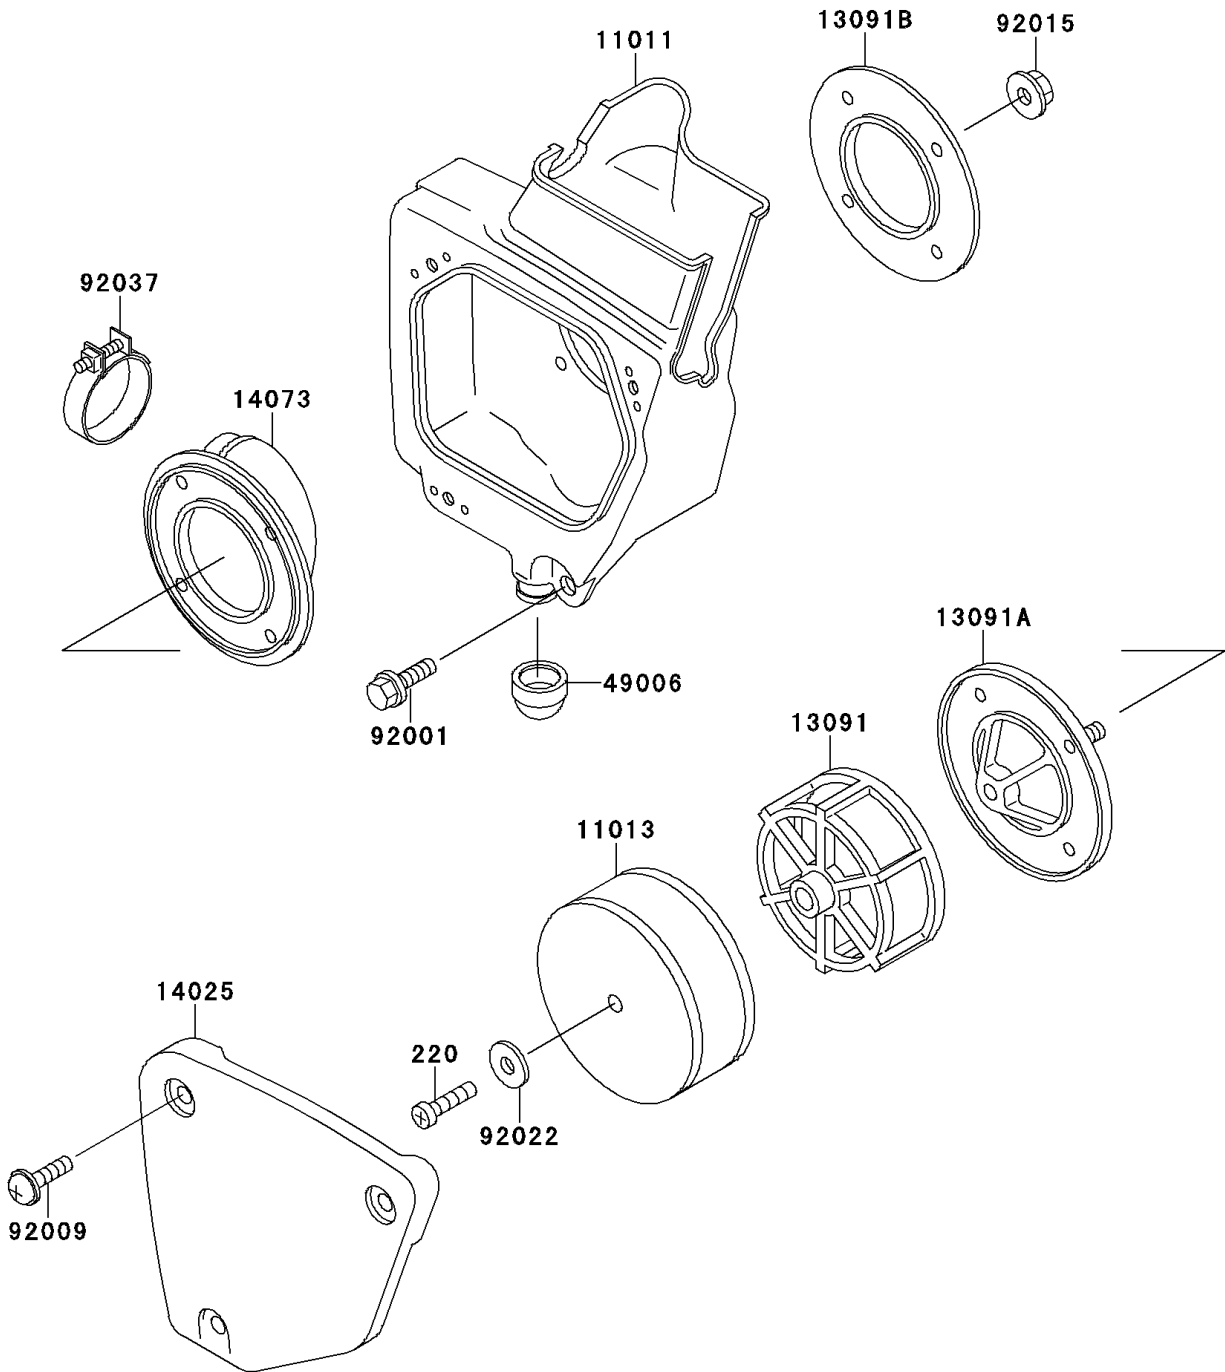

1995 KX60 PARTS DIAGRAM

Air Cleaner

E1130

1995 KX60 PARTS LIST

Air Cleaner

ITEM NAME	PART NUMBER	QUANTITY
SCREW-PAN-CROS,6X25 (Ref # 220)	220B0625	1
CASE-AIR FILTER (Ref # 11011)	11011-1178	1
ELEMENT-AIR FILTER (Ref # 11013)	11013-1121	1
HOLDER,ELEMENT (Ref # 13091)	13091-1336	1
HOLDER,AIR FILTER CASE (Ref # 13091A)	13091-1337	1
HOLDER,AIR FILTER CASE (Ref # 13091B)	13091-1338	1
COVER,AIR FILTER CASE (Ref # 14025)	14025-1958	1
DUCT,AIR FILTER (Ref # 14073)	14073-1191	1
BOOT,AIR FILTER (Ref # 49006)	49006-1156	1
BOLT,W/WASHER,6X12 (Ref # 92001)	92001-1517	1
SCREW,6X14,WHITE (Ref # 92009)	92009-1287	3
NUT,FLANGED,5MM (Ref # 92015)	92015-1259	4
WASHER,6.5X20X1.6 (Ref # 92022)	92022-125	1
CLAMP (Ref # 92037)	92037-1172	1