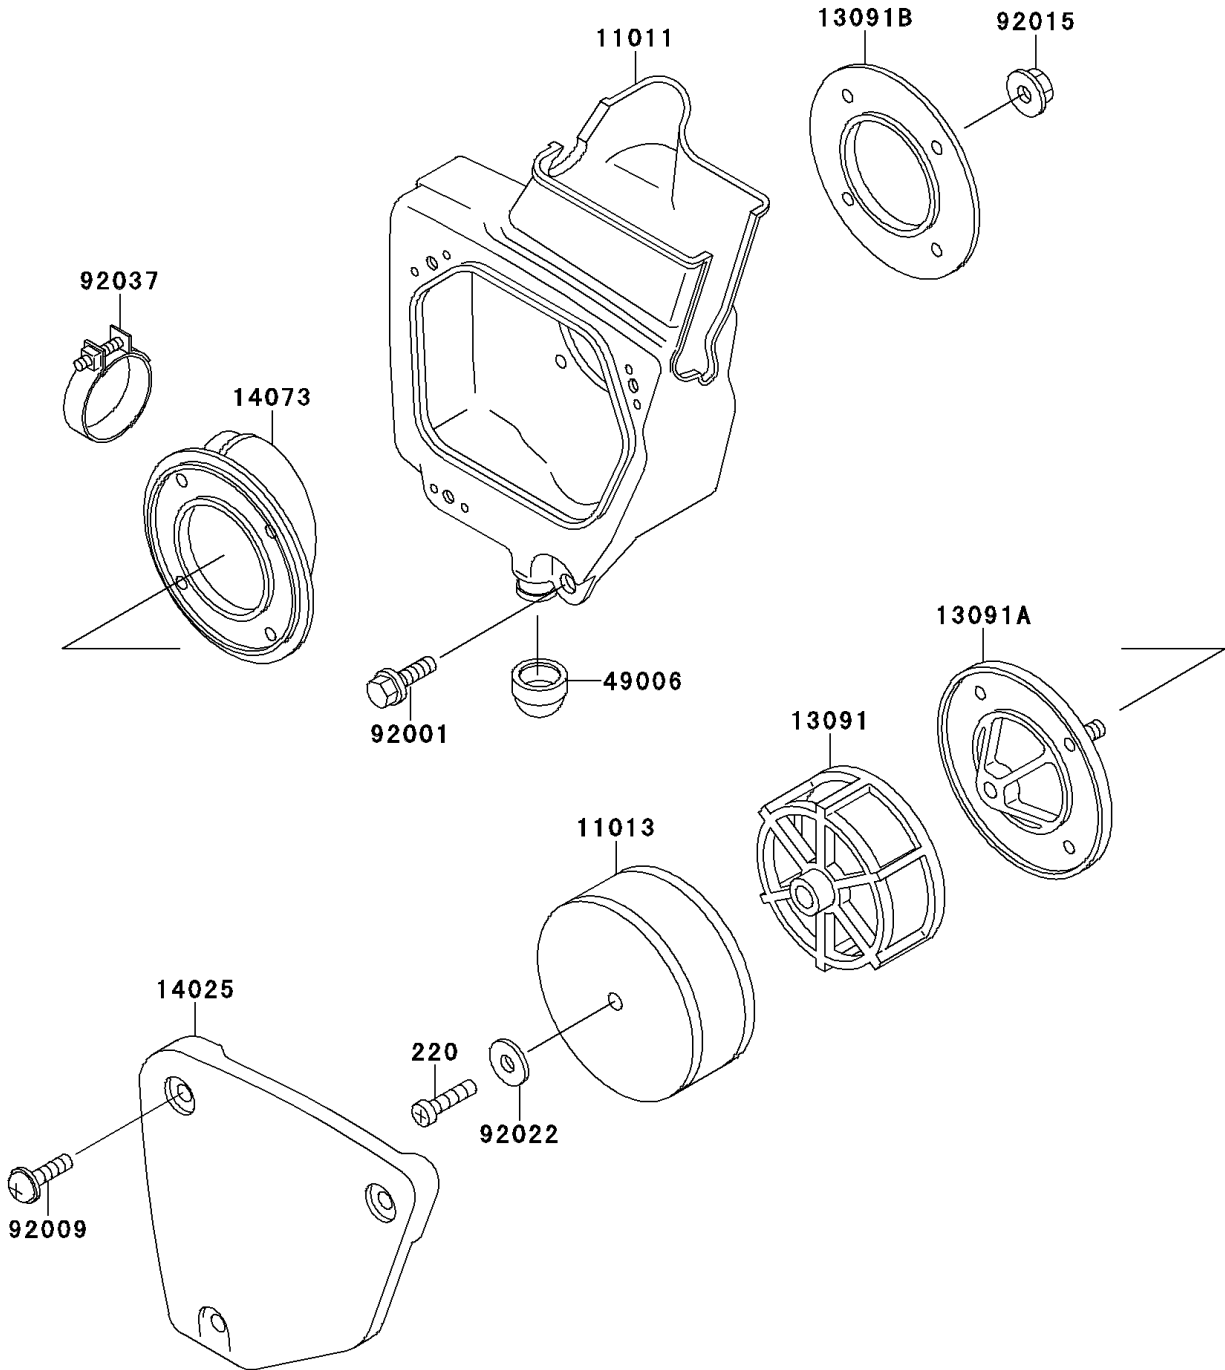

1995 KX60 PARTS DIAGRAM

Air Cleaner

E1130

1995 KX60 PARTS LIST

Air Cleaner

ITEM NAME	PART NUMBER	QUANTITY
SCREW-PAN-CROS,6X25 (Ref # 220)	220B0625	1
CASE-AIR FILTER (Ref # 11011)	11011-1178	1
ELEMENT-AIR FILTER (Ref # 11013)	11013-1121	1
HOLDER,ELEMENT (Ref # 13091)	13091-1336	1
HOLDER,AIR FILTER CASE (Ref # 13091A)	13091-1337	1
HOLDER,AIR FILTER CASE (Ref # 13091B)	13091-1338	1
COVER,AIR FILTER CASE (Ref # 14025)	14025-1958	1
DUCT,AIR FILTER (Ref # 14073)	14073-1191	1
BOOT,AIR FILTER (Ref # 49006)	49006-1156	1
BOLT,W/WASHER,6X12 (Ref # 92001)	92001-1517	1
SCREW,6X14,WHITE (Ref # 92009)	92009-1287	3
NUT,FLANGED,5MM (Ref # 92015)	92015-1259	4
WASHER,6.5X20X1.6 (Ref # 92022)	92022-125	1
CLAMP (Ref # 92037)	92037-1172	1