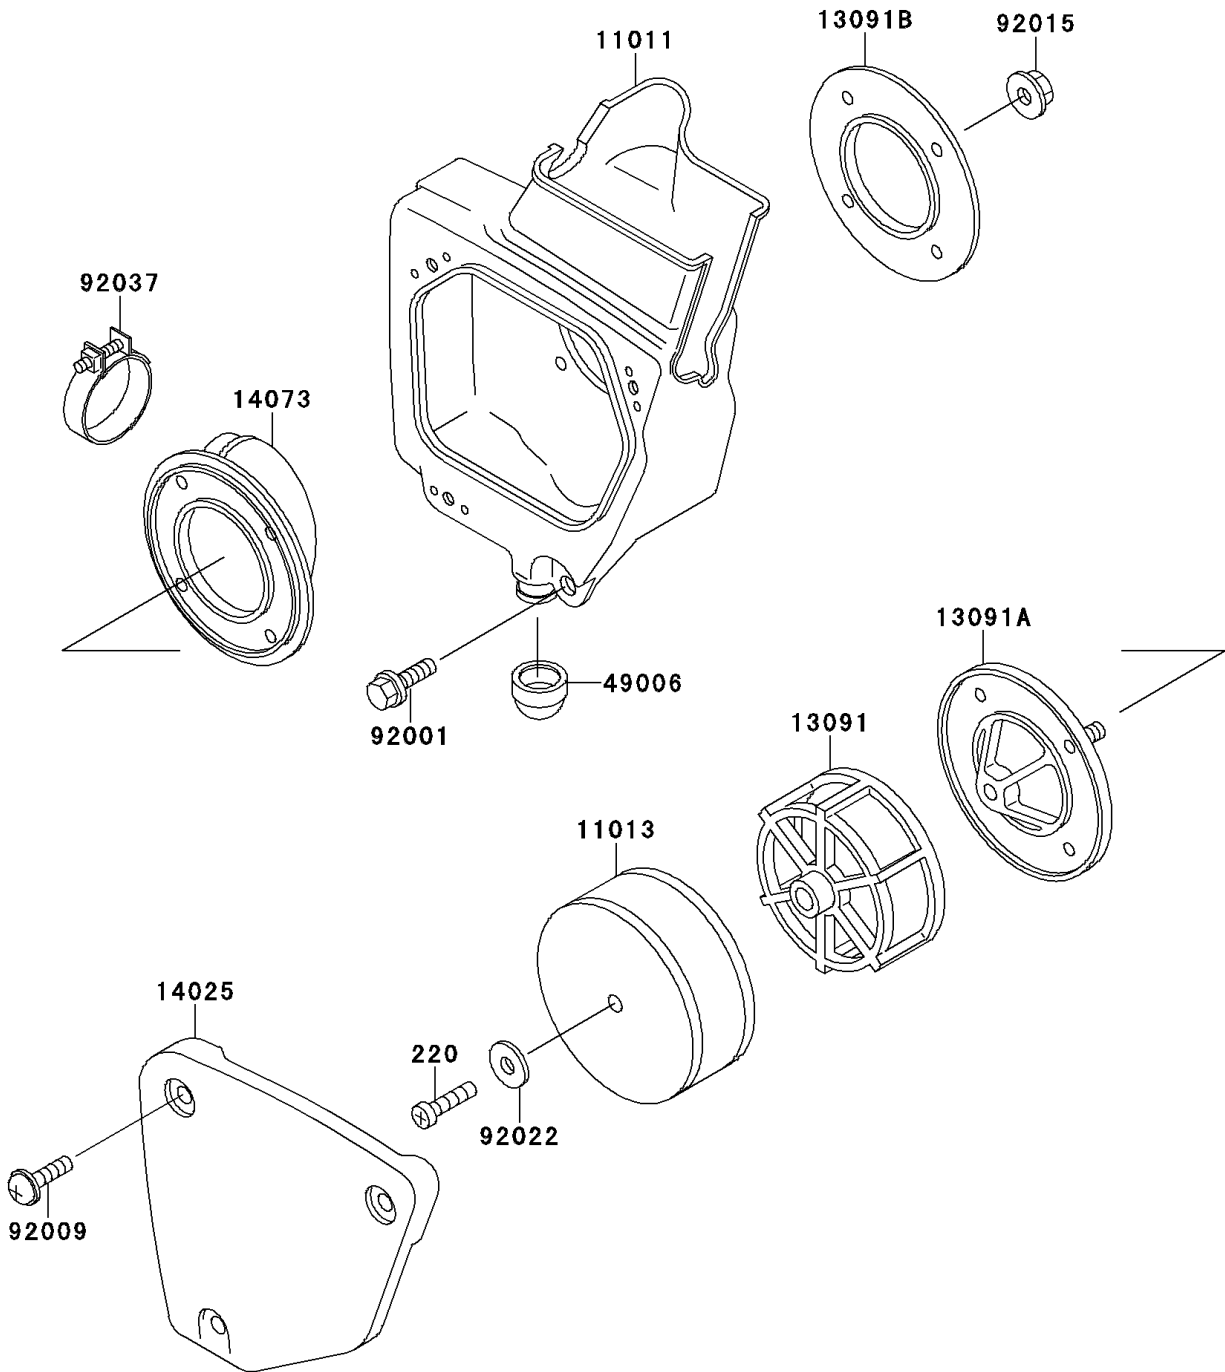

1996 KX60 PARTS DIAGRAM

Air Cleaner

E1130

1996 KX60 PARTS LIST

Air Cleaner

ITEM NAME	PART NUMBER	QUANTITY
SCREW-PAN-CROS,6X25 (Ref # 220)	220B0625	1
CASE-AIR FILTER (Ref # 11011)	11011-1178	1
ELEMENT-AIR FILTER (Ref # 11013)	11013-1121	1
HOLDER,ELEMENT (Ref # 13091)	13091-1336	1
HOLDER,AIR FILTER CASE (Ref # 13091A)	13091-1337	1
HOLDER,AIR FILTER CASE (Ref # 13091B)	13091-1338	1
COVER,AIR FILTER CASE (Ref # 14025)	14025-1958	1
DUCT,AIR FILTER (Ref # 14073)	14073-1191	1
BOOT,AIR FILTER (Ref # 49006)	49006-1156	1
BOLT,W/WASHER,6X12 (Ref # 92001)	92001-1517	1
SCREW,6X14,WHITE (Ref # 92009)	92009-1287	3
NUT,FLANGED,5MM (Ref # 92015)	92015-1259	4
WASHER,6.5X20X1.6 (Ref # 92022)	92022-125	1
CLAMP (Ref # 92037)	92037-1172	1