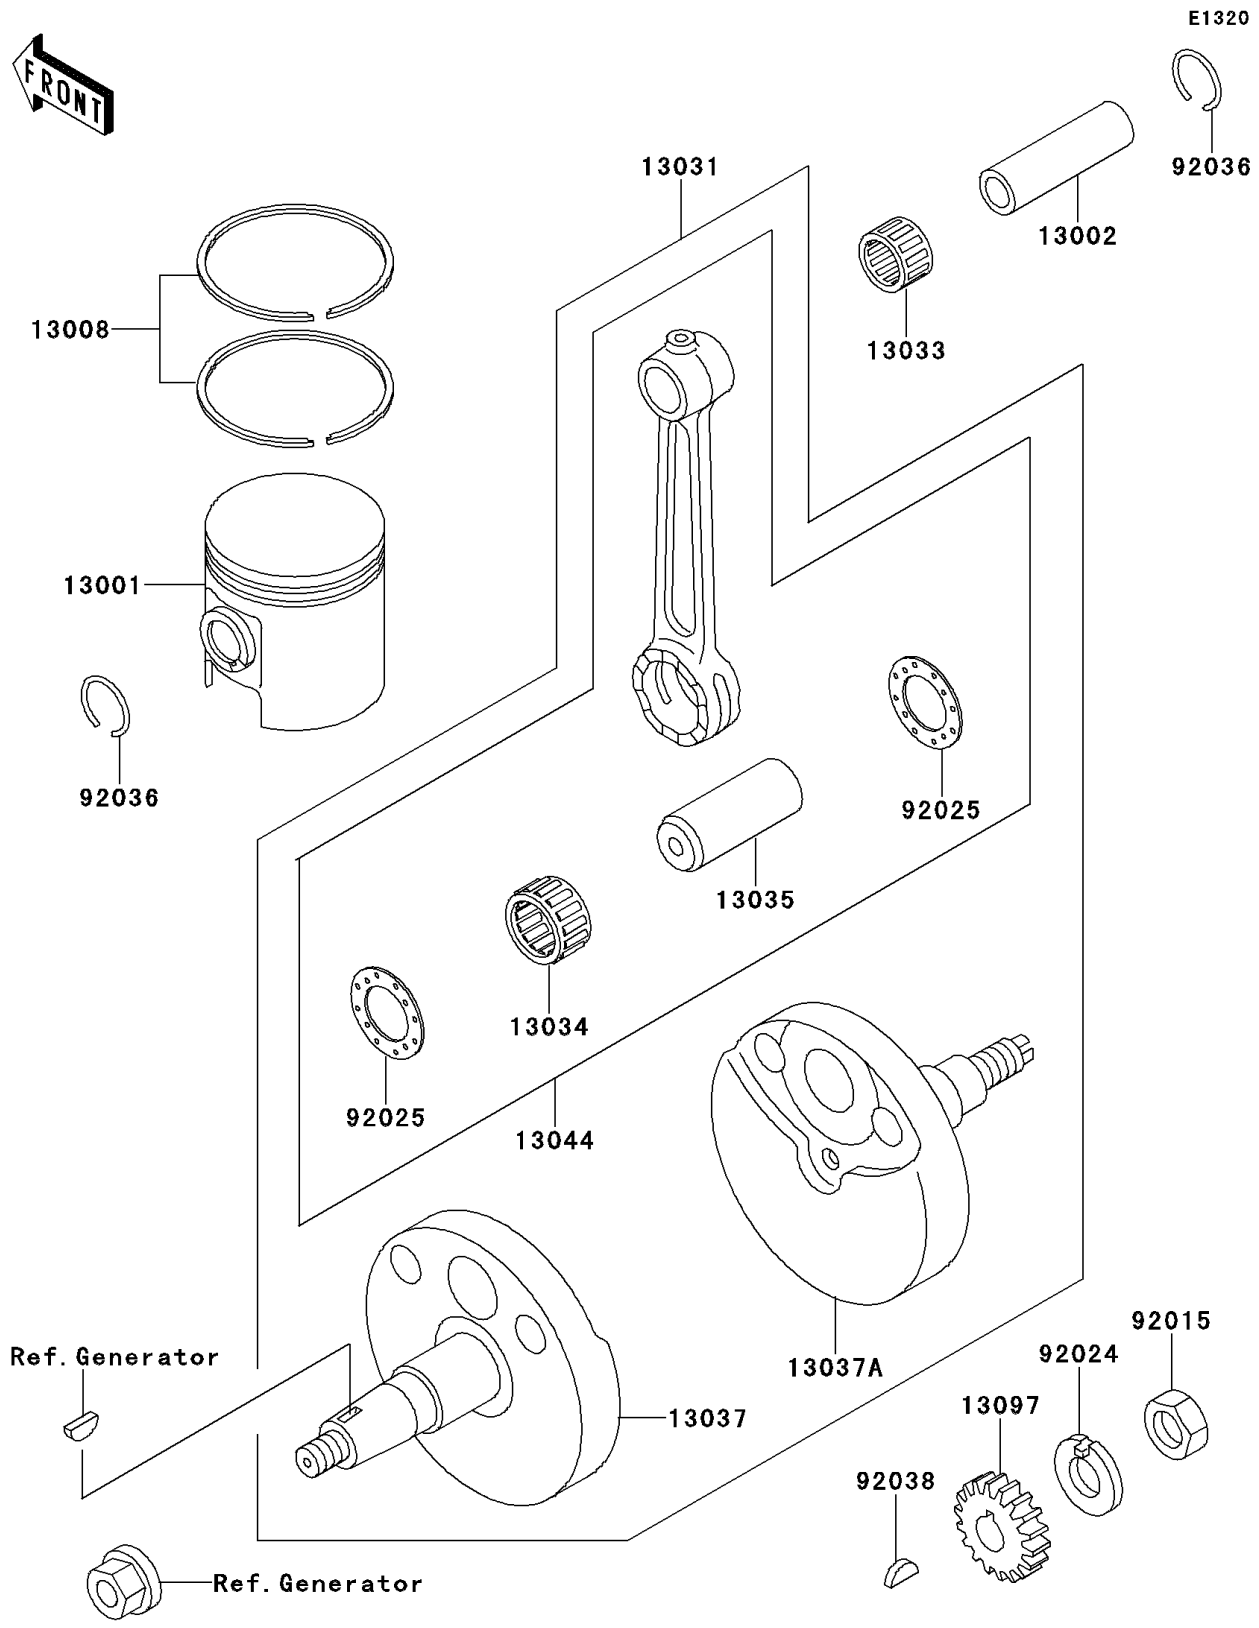

1994 KX60 PARTS DIAGRAM

Crankshaft/Piston(s)

1994 KX60 PARTS LIST

Crankshaft/Piston(s)

ITEM NAME	PART NUMBER	QUANTITY
PISTON-ENGINE,(B) (Ref # 13001)	13001-1080	1
PIN-PISTON (Ref # 13002)	13002-1020	1
RING-SET-PISTON (Ref # 13008)	13008-5050	1
CRANKSHAFT-COMP (Ref # 13031)	13031-1169	1
BEARING-NEEDLE,72KTV030 (Ref # 13033)	13033-028	1
BEARING-BIG END,SKT202714EGS (Ref # 13034)	13034-1033	1
PIN-CRANK (Ref # 13035)	13035-1002	1
CRANKSHAFT,LH (Ref # 13037)	13037-1204	1
CRANKSHAFT,RH (Ref # 13037A)	13037-1220	1
SET-CONNECTING ROD (Ref # 13044)	13044-5024	1
GEAR-PRIMARY SPUR,22T (Ref # 13097)	13097-1055	1
NUT,12MM (Ref # 92015)	92015-006	1
WASHER,CLAW,12.5X25X0.8 (Ref # 92024)	92024-003	1
SHIM,20X34.5X1.0 (Ref # 92025)	92025-005	2
RING-SNAP,PISTON PIN (Ref # 92036)	92036-007	2
KEY,WOODRUFF (Ref # 92038)	92038-003	1