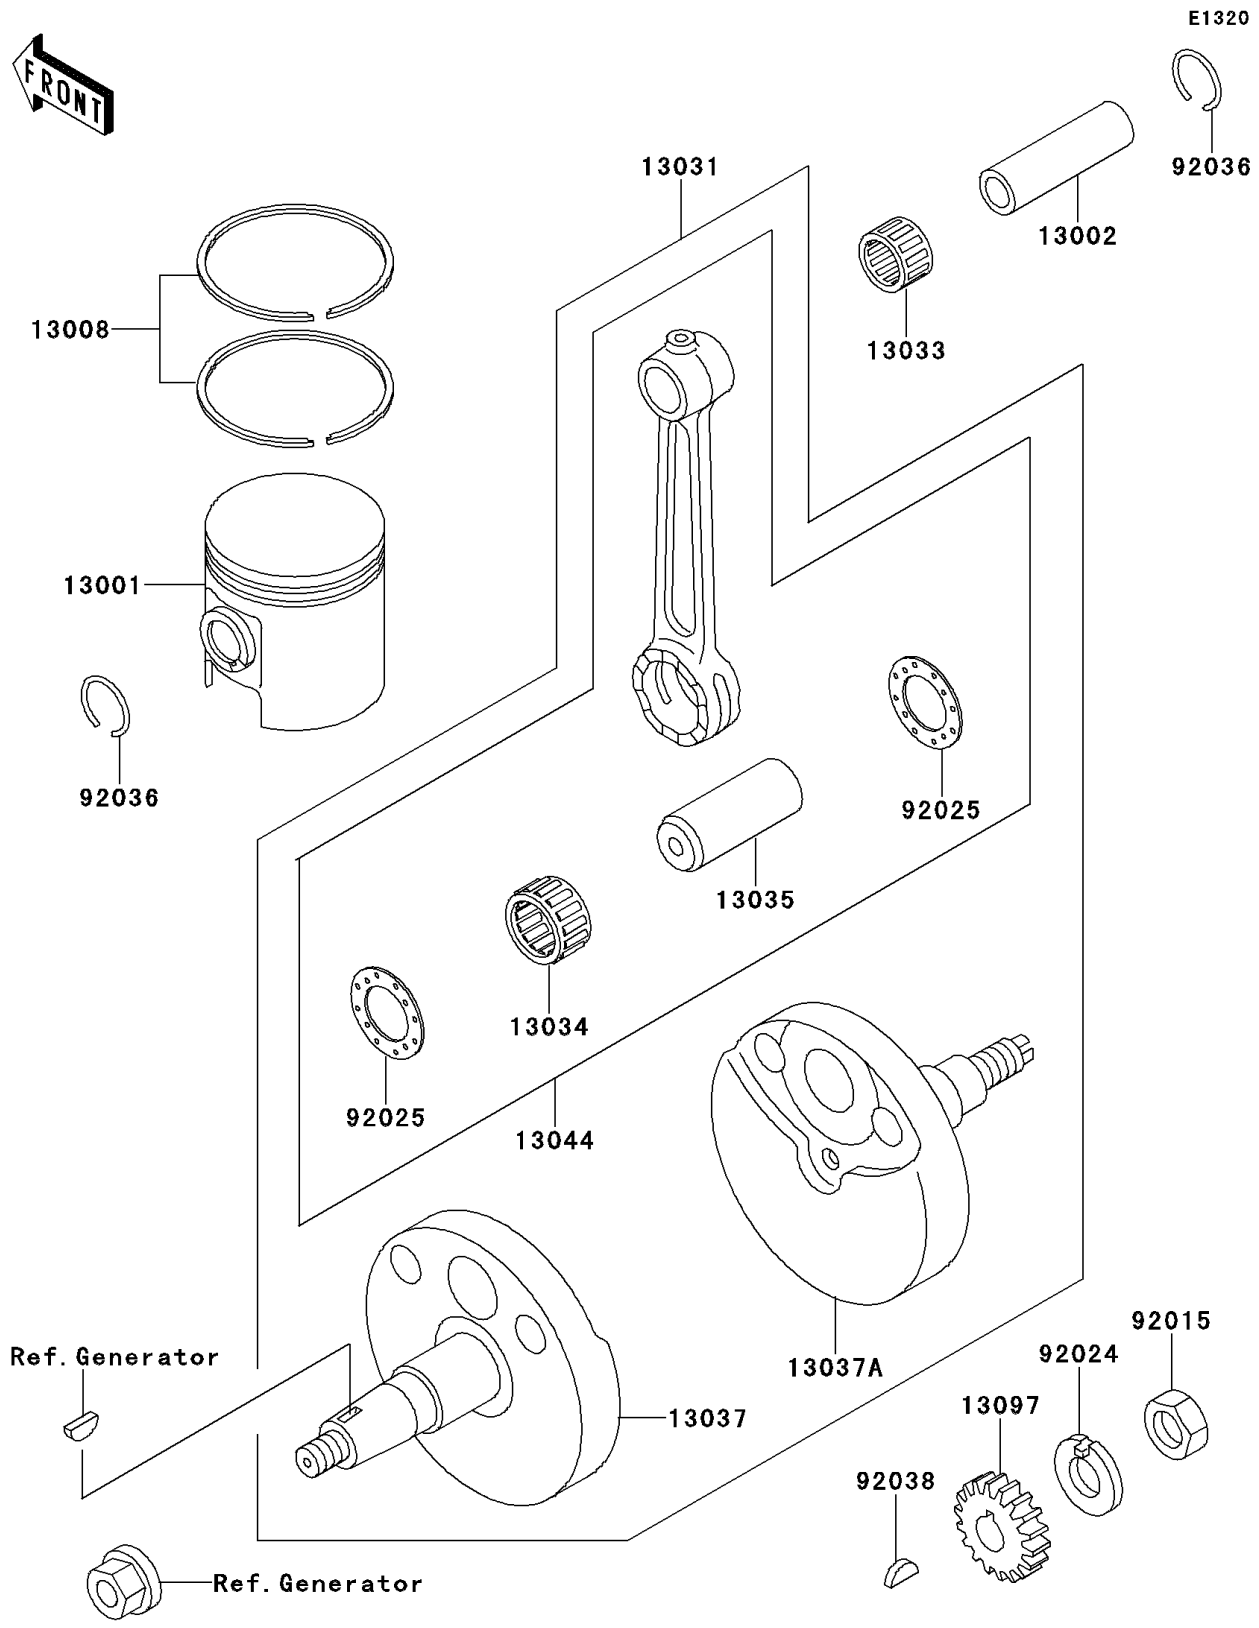

1995 KX60 PARTS DIAGRAM

Crankshaft/Piston(s)

1995 KX60 PARTS LIST

Crankshaft/Piston(s)

ITEM NAME	PART NUMBER	QUANTITY
PISTON-ENGINE,(B) (Ref # 13001)	13001-1080	1
PIN-PISTON (Ref # 13002)	13002-1020	1
RING-SET-PISTON (Ref # 13008)	13008-5050	1
CRANKSHAFT-COMP (Ref # 13031)	13031-1169	1
BEARING-NEEDLE,72KTV030 (Ref # 13033)	13033-028	1
BEARING-BIG END,SKT202714EGS (Ref # 13034)	13034-1033	1
PIN-CRANK (Ref # 13035)	13035-1002	1
CRANKSHAFT,LH (Ref # 13037)	13037-1204	1
CRANKSHAFT,RH (Ref # 13037A)	13037-1220	1
SET-CONNECTING ROD (Ref # 13044)	13044-5024	1
GEAR-PRIMARY SPUR,22T (Ref # 13097)	13097-1055	1
NUT,12MM (Ref # 92015)	92015-006	1
WASHER,CLAW,12.5X25X0.8 (Ref # 92024)	92024-003	1
SHIM,20X34.5X1.0 (Ref # 92025)	92025-005	2
RING-SNAP,PISTON PIN (Ref # 92036)	92036-007	2
KEY,WOODRUFF (Ref # 92038)	92038-003	1