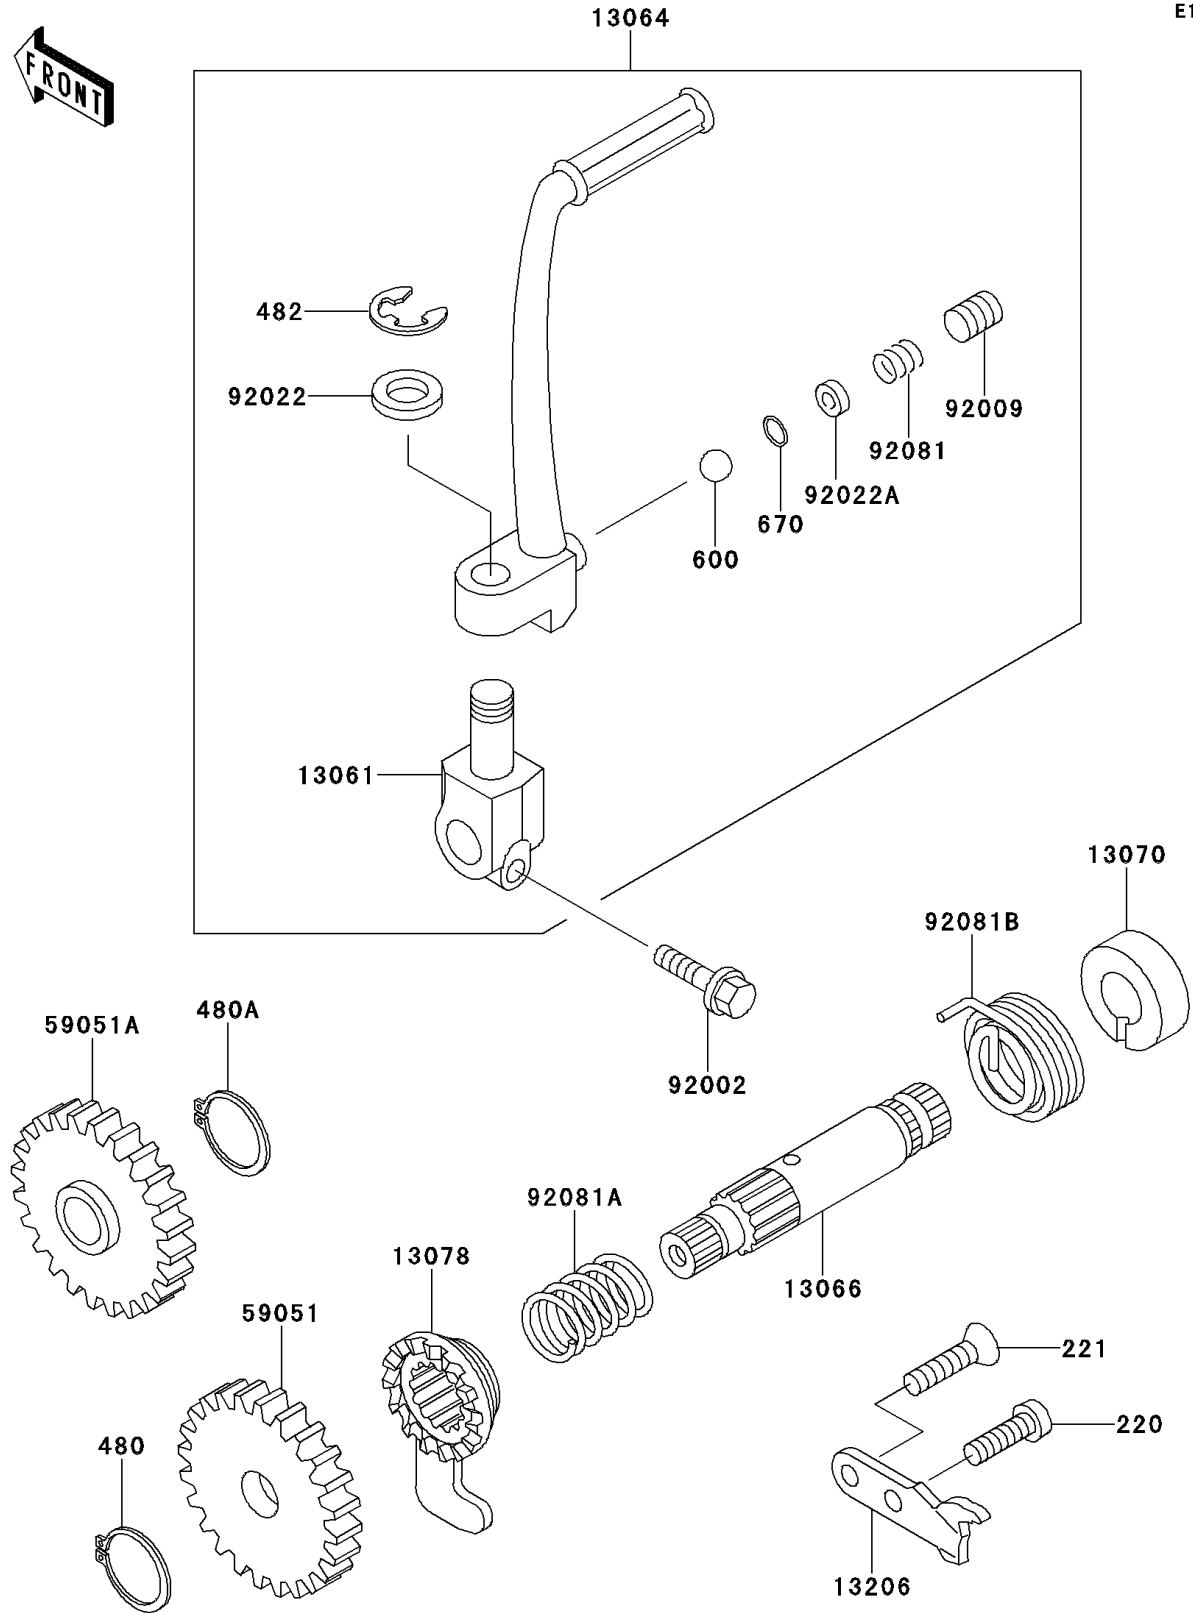

1994 KX60 PARTS DIAGRAM

Kickstarter Mechanism

E1340

1994 KX60 PARTS LIST

Kickstarter Mechanism

ITEM NAME	PART NUMBER	QUANTITY
SCREW-PAN-CROS,6X16 (Ref # 220)	220B0616	1
SCREW-CSK-CROS,6X18 (Ref # 221)	221B0618	1
CIRCLIP-TYPE-C,12MM (Ref # 480)	480J1200	1
CIRCLIP-TYPE-C,15MM (Ref # 480A)	480J1500	1
CIRCLIP-TYPE-E,8MM (Ref # 482)	482K8000	1
BALL-STEEL,1/4" (Ref # 600)	600A0800	1
O RING,4MM (Ref # 670)	670B1504	1
BOSS,KICK LEVER (Ref # 13061)	13061-1301	1
LEVER-ASSY-KICK,PEDAL (Ref # 13064)	13064-1154	1
SHAFT-KICK,STARTER (Ref # 13066)	13066-1093	1
GUIDE,KICK SPRING (Ref # 13070)	13070-1034	1
RATCHET (Ref # 13078)	13078-1004	1
GUIDE-KICK (Ref # 13206)	13206-1065	1
GEAR-SPUR (Ref # 59051)	59051-1026	1
GEAR-SPUR,30T (Ref # 59051A)	59051-1027	1
BOLT,6X20 (Ref # 92002)	92002-1237	1
SCREW,SOCKET,8X8 (Ref # 92009)	92009-1312	1
WASHER,12.2X20X1.6 (Ref # 92022)	92022-1236	1
WASHER (Ref # 92022A)	92022-1481	1
SPRING,KICK PEDAL (Ref # 92081)	92081-020	1
SPRING,RATCHET (Ref # 92081A)	92081-122	1
SPRING,RETURN (Ref # 92081B)	92081-1434	1