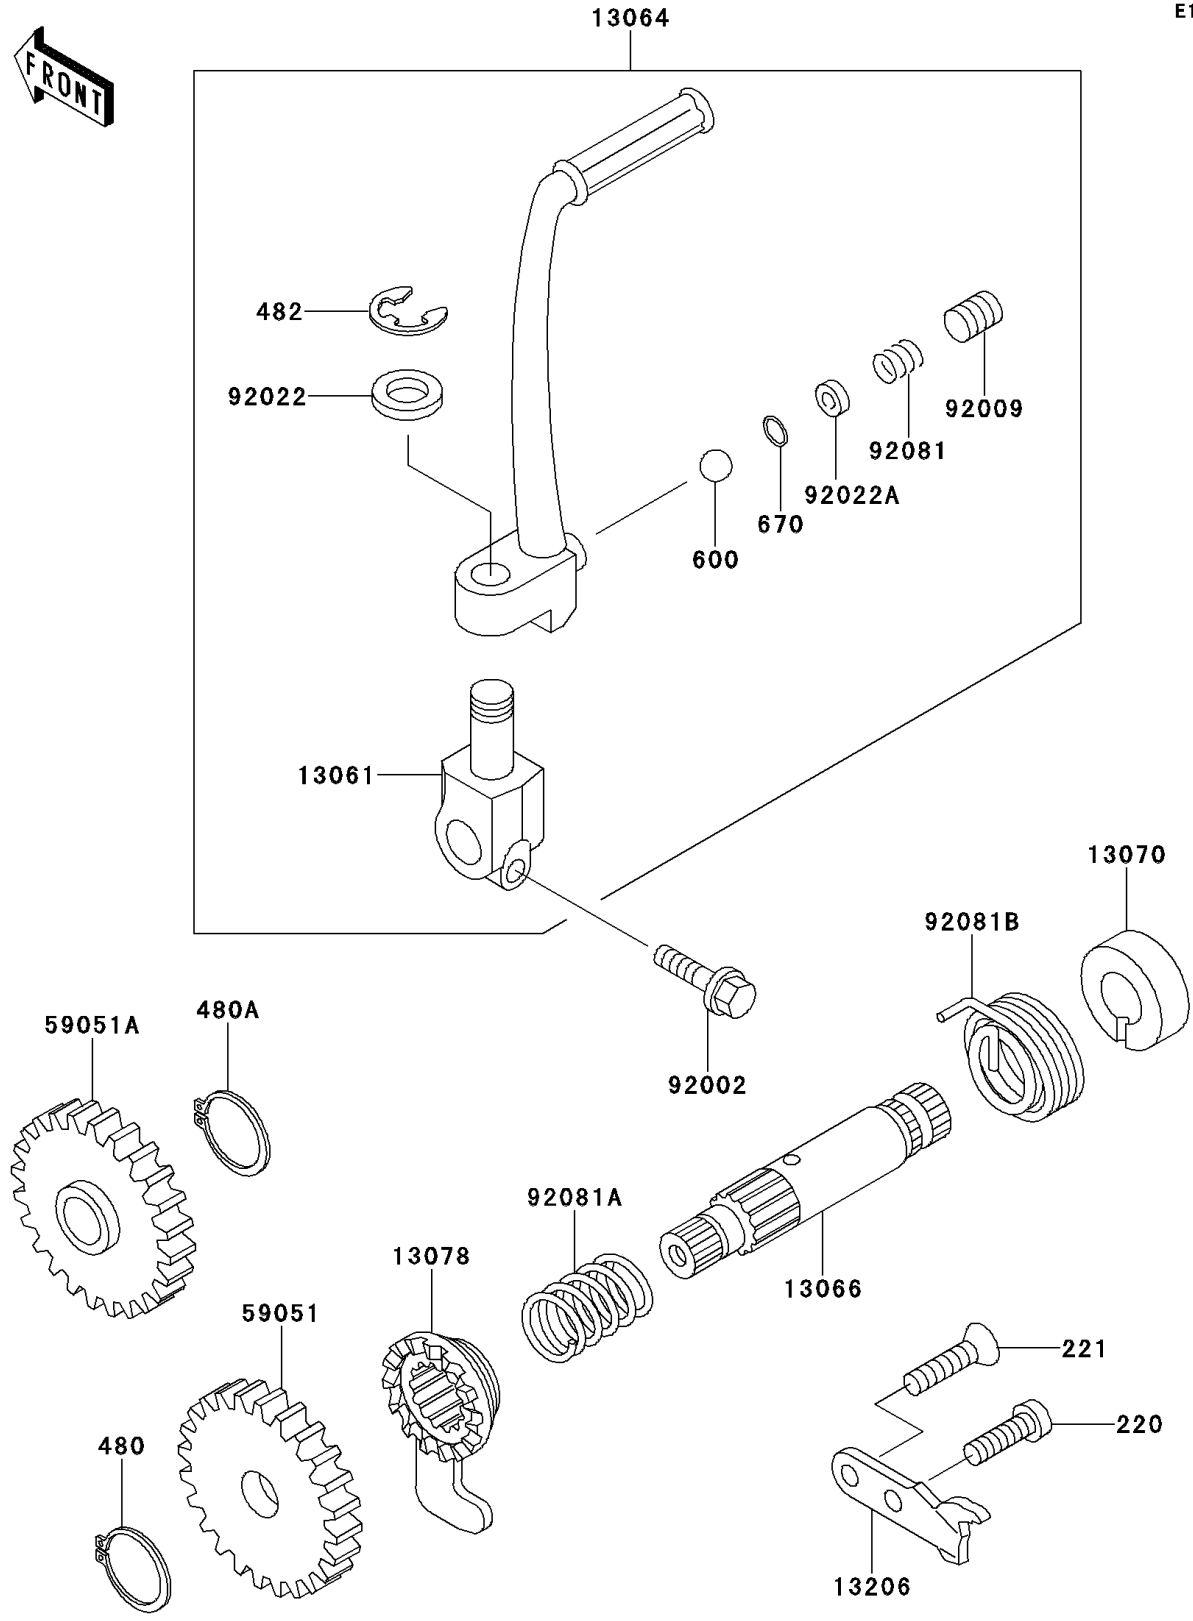

# 1995 KX60 PARTS DIAGRAM

Kickstarter Mechanism

E1340

# 1995 KX60 PARTS LIST

## Kickstarter Mechanism

ITEM NAME	PART NUMBER	QUANTITY
SCREW-PAN-CROS,6X16 (Ref # 220)	220B0616	1
SCREW-CSK-CROS,6X18 (Ref # 221)	221B0618	1
CIRCLIP-TYPE-C,12MM (Ref # 480)	480J1200	1
CIRCLIP-TYPE-C,15MM (Ref # 480A)	480J1500	1
CIRCLIP-TYPE-E,8MM (Ref # 482)	482K8000	1
BALL-STEEL,1/4" (Ref # 600)	600A0800	1
O RING,4MM (Ref # 670)	670B1504	1
BOSS,KICK LEVER (Ref # 13061)	13061-1301	1
LEVER-ASSY-KICK,PEDAL (Ref # 13064)	13064-1154	1
SHAFT-KICK,STARTER (Ref # 13066)	13066-1093	1
GUIDE,KICK SPRING (Ref # 13070)	13070-1034	1
RATCHET (Ref # 13078)	13078-1004	1
GUIDE-KICK (Ref # 13206)	13206-1065	1
GEAR-SPUR (Ref # 59051)	59051-1026	1
GEAR-SPUR,30T (Ref # 59051A)	59051-1027	1
BOLT,6X20 (Ref # 92002)	92002-1237	1
SCREW,SOCKET,8X8 (Ref # 92009)	92009-1312	1
WASHER,12.2X20X1.6 (Ref # 92022)	92022-1236	1
WASHER (Ref # 92022A)	92022-1481	1
SPRING,KICK PEDAL (Ref # 92081)	92081-020	1
SPRING,RATCHET (Ref # 92081A)	92081-122	1
SPRING,RETURN (Ref # 92081B)	92081-1434	1