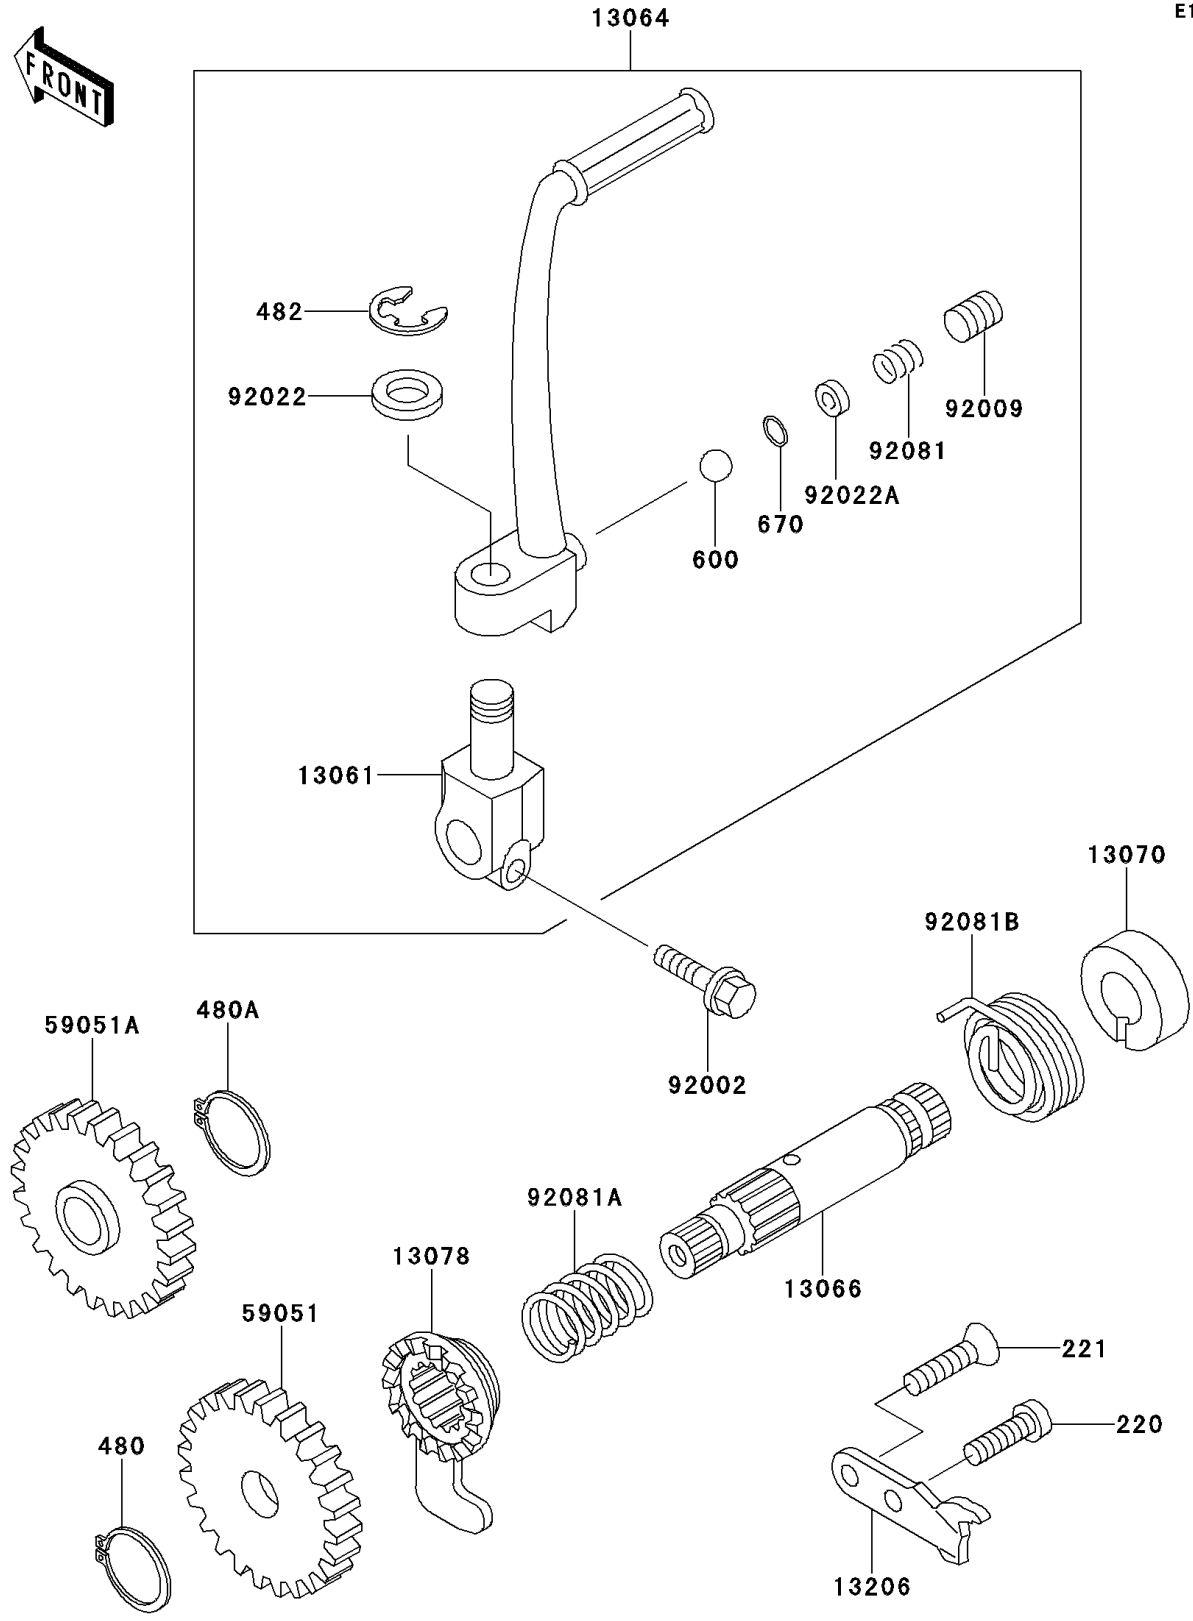

# 1996 KX60 PARTS DIAGRAM

Kickstarter Mechanism

E1340

# 1996 KX60 PARTS LIST

## Kickstarter Mechanism

ITEM NAME	PART NUMBER	QUANTITY
SCREW-PAN-CROS,6X16 (Ref # 220)	220B0616	1
SCREW-CSK-CROS,6X18 (Ref # 221)	221B0618	1
CIRCLIP-TYPE-C,12MM (Ref # 480)	480J1200	1
CIRCLIP-TYPE-C,15MM (Ref # 480A)	480J1500	1
CIRCLIP-TYPE-E,8MM (Ref # 482)	482K8000	1
BALL-STEEL,1/4" (Ref # 600)	600A0800	1
O RING,4MM (Ref # 670)	670B1504	1
BOSS,KICK LEVER (Ref # 13061)	13061-1301	1
LEVER-ASSY-KICK,PEDAL (Ref # 13064)	13064-1154	1
SHAFT-KICK,STARTER (Ref # 13066)	13066-1093	1
GUIDE,KICK SPRING (Ref # 13070)	13070-1034	1
RATCHET (Ref # 13078)	13078-1004	1
GUIDE-KICK (Ref # 13206)	13206-1065	1
GEAR-SPUR (Ref # 59051)	59051-1026	1
GEAR-SPUR,30T (Ref # 59051A)	59051-1027	1
BOLT,6X20 (Ref # 92002)	92002-1237	1
SCREW,SOCKET,8X8 (Ref # 92009)	92009-1312	1
WASHER,12.2X20X1.6 (Ref # 92022)	92022-1236	1
WASHER (Ref # 92022A)	92022-1481	1
SPRING,KICK PEDAL (Ref # 92081)	92081-020	1
SPRING,RATCHET (Ref # 92081A)	92081-122	1
SPRING,RETURN (Ref # 92081B)	92081-1434	1