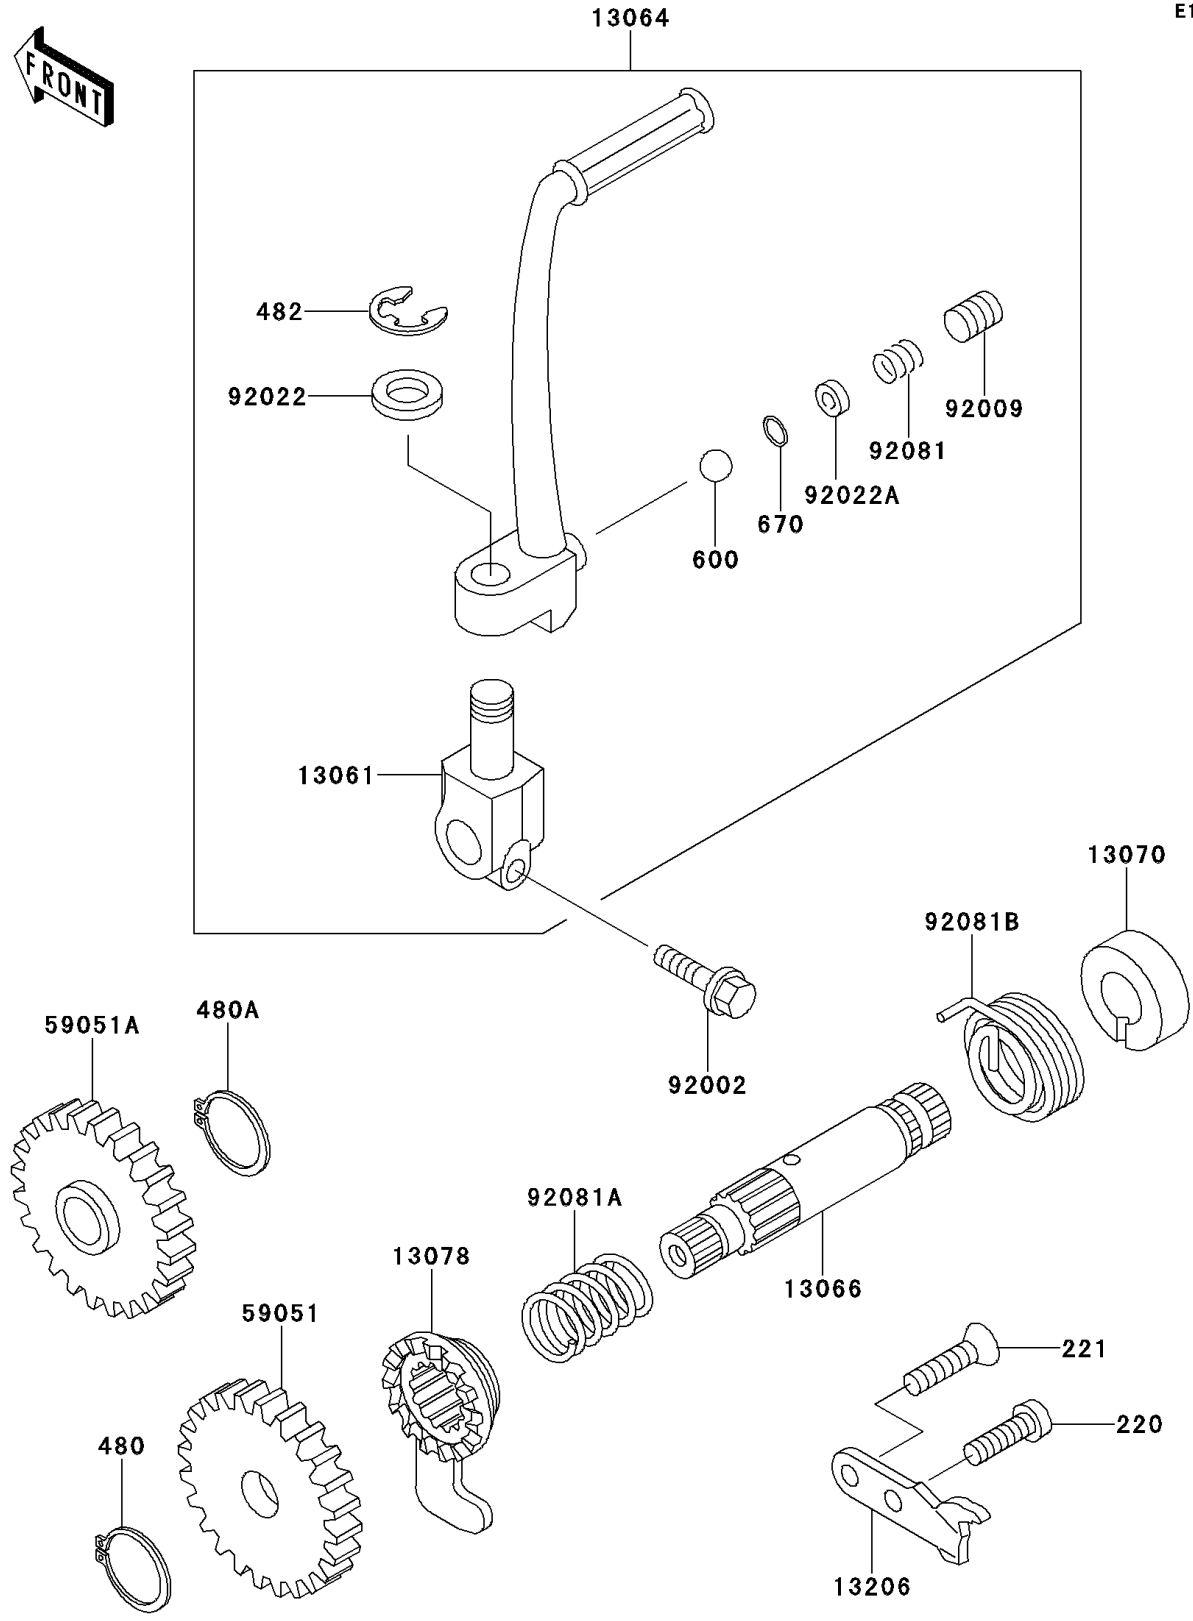

# 1997 KX60 PARTS DIAGRAM

Kickstarter Mechanism

E1340

# 1997 KX60 PARTS LIST

## Kickstarter Mechanism

ITEM NAME	PART NUMBER	QUANTITY
SCREW-PAN-CROS,6X16 (Ref # 220)	220B0616	1
SCREW-CSK-CROS,6X18 (Ref # 221)	221B0618	1
CIRCLIP-TYPE-C,12MM (Ref # 480)	480J1200	1
CIRCLIP-TYPE-C,15MM (Ref # 480A)	480J1500	1
CIRCLIP-TYPE-E,8MM (Ref # 482)	482K8000	1
BALL-STEEL,1/4" (Ref # 600)	600A0800	1
O RING,4MM (Ref # 670)	670B1504	1
BOSS,KICK LEVER (Ref # 13061)	13061-1301	1
LEVER-ASSY-KICK,PEDAL (Ref # 13064)	13064-1154	1
SHAFT-KICK,STARTER (Ref # 13066)	13066-1093	1
GUIDE,KICK SPRING (Ref # 13070)	13070-1034	1
RATCHET (Ref # 13078)	13078-1004	1
GUIDE-KICK (Ref # 13206)	13206-1065	1
GEAR-SPUR (Ref # 59051)	59051-1026	1
GEAR-SPUR,30T (Ref # 59051A)	59051-1027	1
BOLT,6X20 (Ref # 92002)	92002-1237	1
SCREW,SOCKET,8X8 (Ref # 92009)	92009-1312	1
WASHER,12.2X20X1.6 (Ref # 92022)	92022-1236	1
WASHER (Ref # 92022A)	92022-1481	1
SPRING,KICK PEDAL (Ref # 92081)	92081-020	1
SPRING,RATCHET (Ref # 92081A)	92081-122	1
SPRING,RETURN (Ref # 92081B)	92081-1434	1