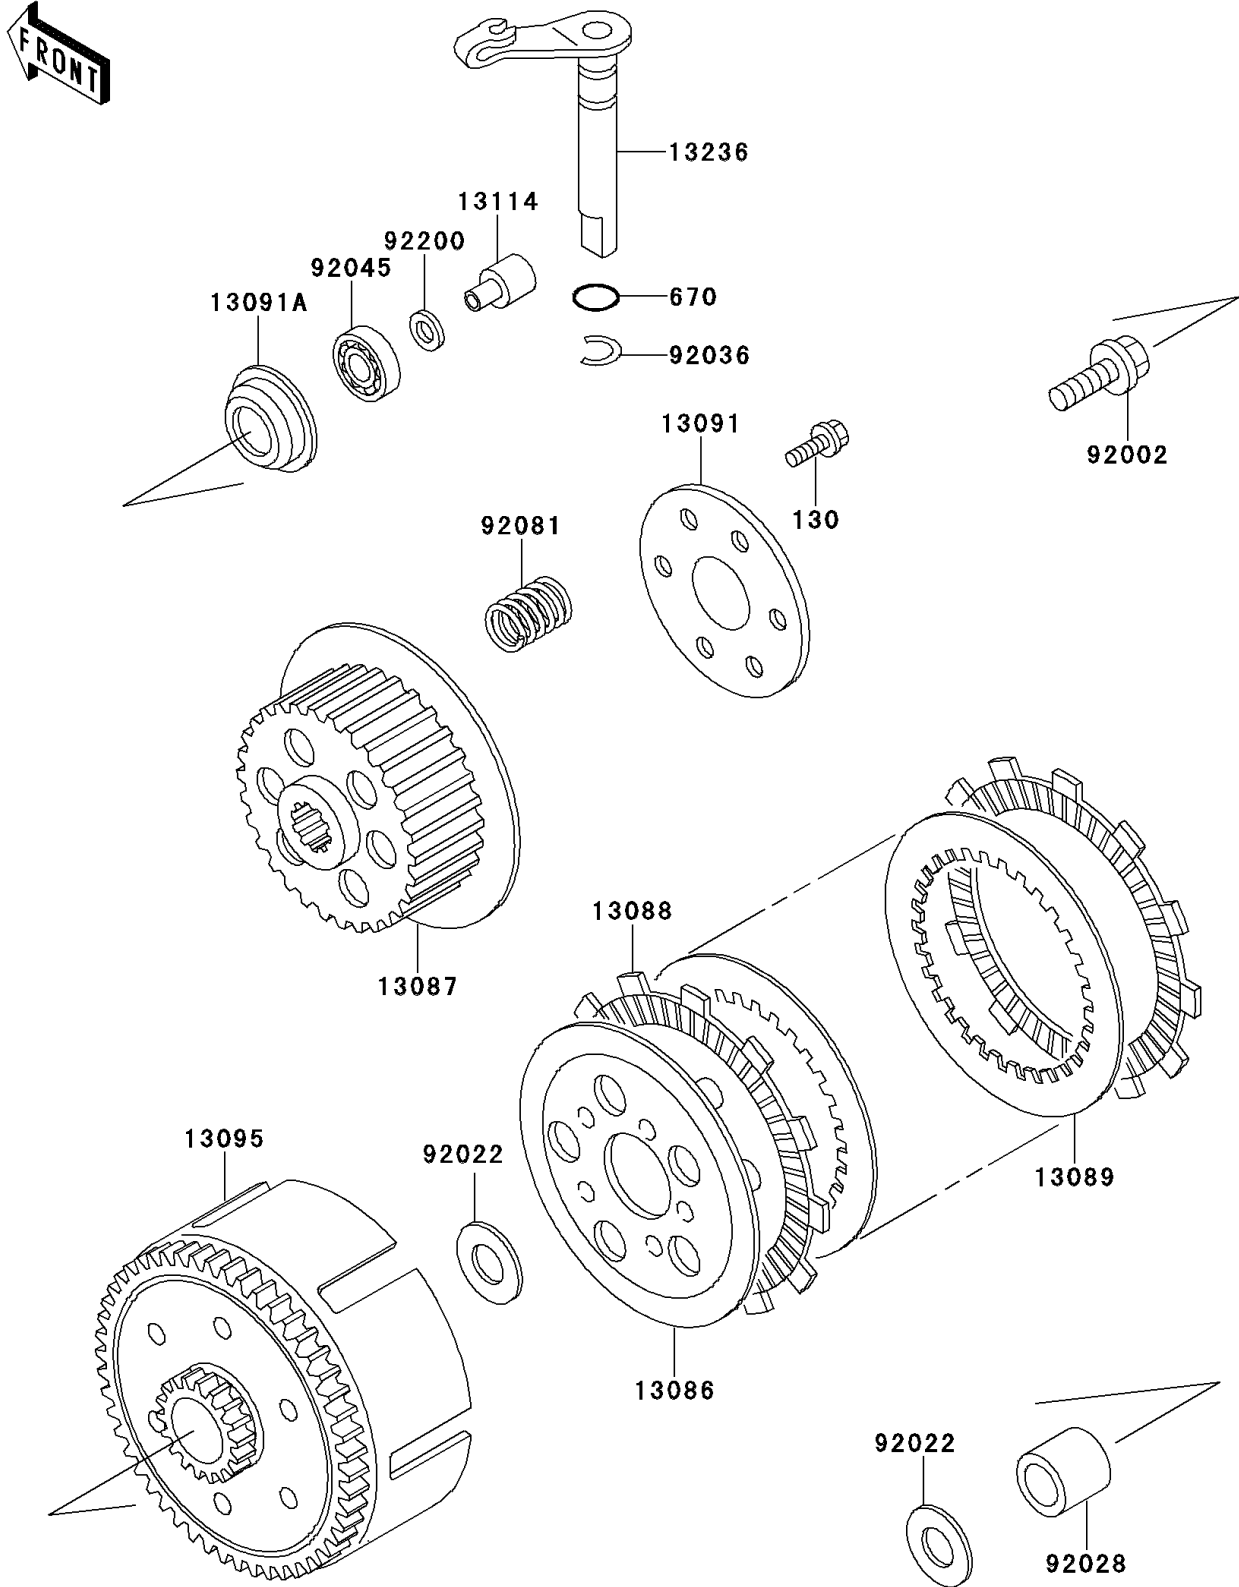

1996 KX60 PARTS DIAGRAM

Clutch

E1350

1996 KX60 PARTS LIST

Clutch

ITEM NAME	PART NUMBER	QUANTITY
BOLT-FLANGED (Ref # 130)	130P0520	6
O RING,9MM (Ref # 670)	670B1509	1
WHEEL-CLUTCH (Ref # 13086)	13086-1002	1
HUB-CLUTCH (Ref # 13087)	13087-1051	1
PLATE-FRICTION (Ref # 13088)	13088-1010	5
PLATE-CLUTCH,STEEL (Ref # 13089)	13089-1009	4
HOLDER,CLUTCH SPRING (Ref # 13091)	13091-1115	1
HOLDER,CLUTCH PUSHER (Ref # 13091A)	13091-1133	1
HOUSING-COMP-CLUTCH (Ref # 13095)	13095-1042	1
PUSHER-CLUTCH (Ref # 13114)	13114-1055	1
LEVER-COMP,CLUTCH RELEASE (Ref # 13236)	13236-1161	1
BOLT,10X30 (Ref # 92002)	92002-1697	1
WASHER,17.3X28X1 (Ref # 92022)	92022-255	2
BUSHING,17X22X21.1 (Ref # 92028)	92028-1149	1
RING-SNAP (Ref # 92036)	92036-023	1
BEARING-BALL (Ref # 92045)	92045-1236	1
SPRING,CLUTCH (Ref # 92081)	92081-1143	6
WASHER,7X12.5X0.8 (Ref # 92200)	92200-1197	AR