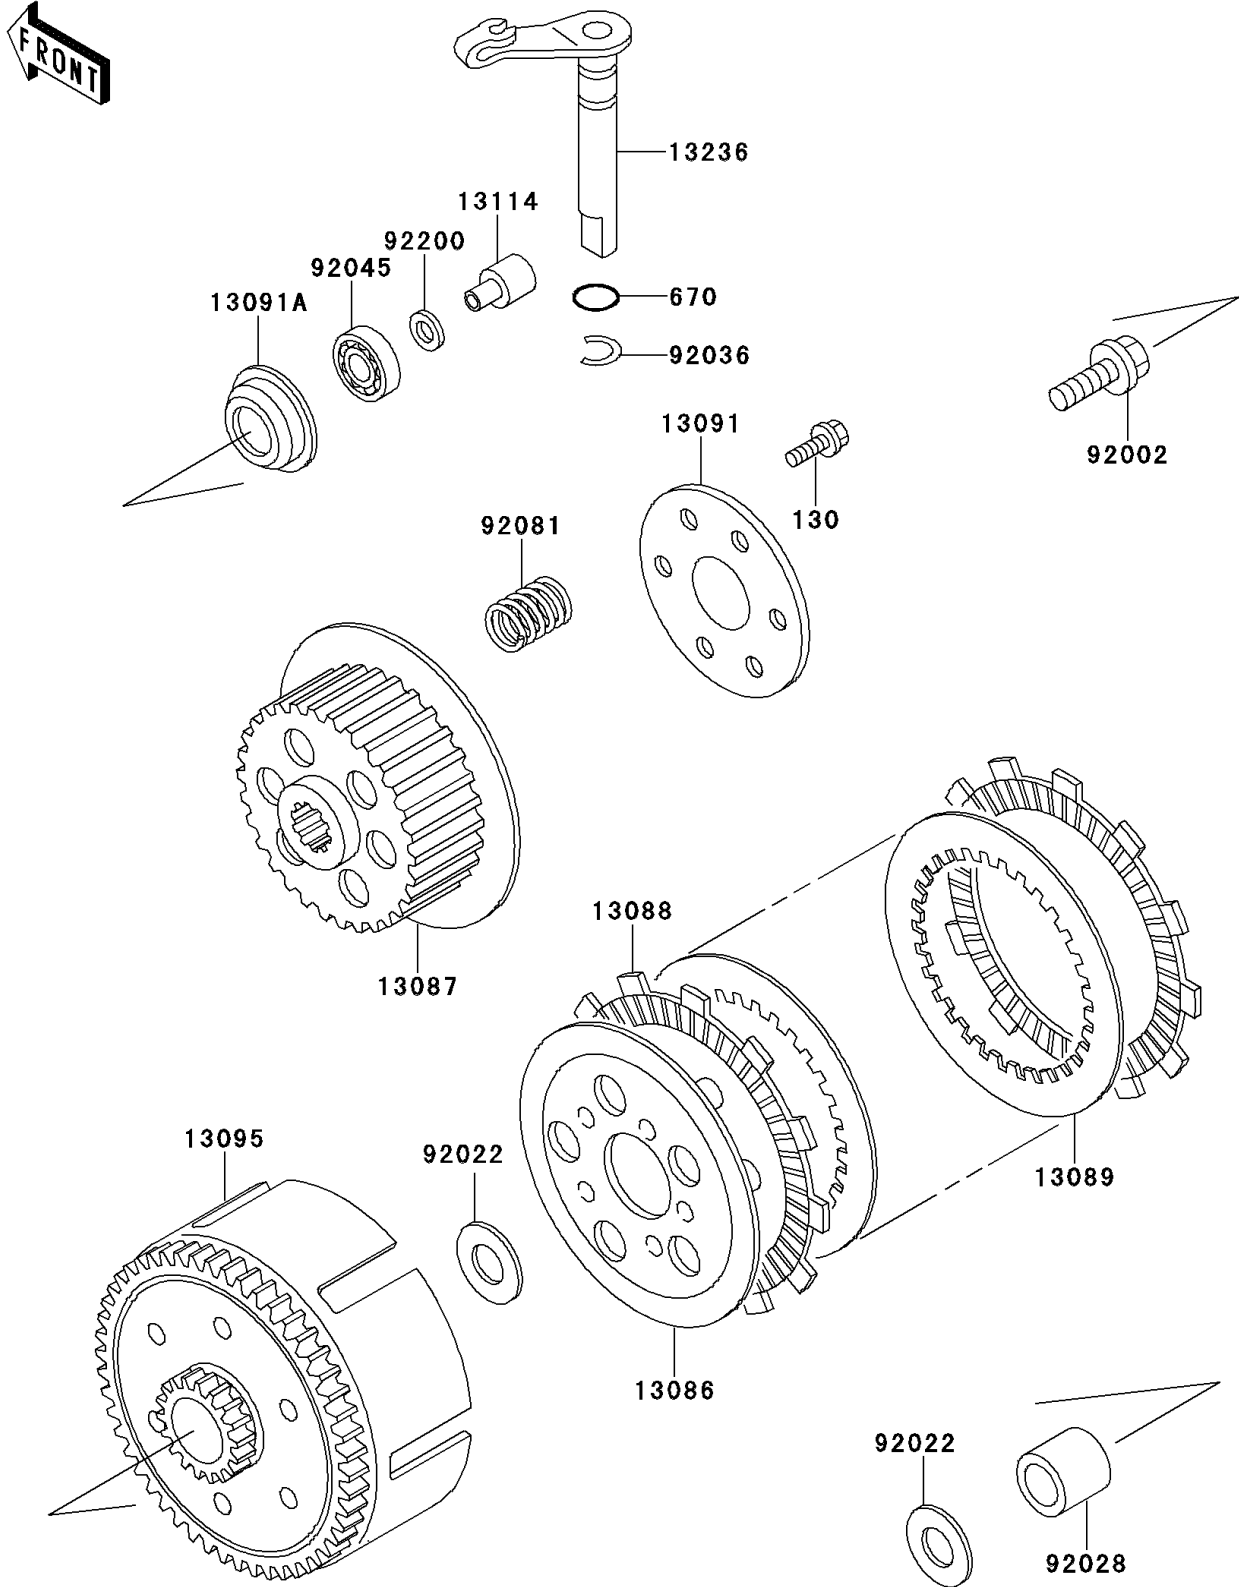

1997 KX60 PARTS DIAGRAM

Clutch

E1350

1997 KX60 PARTS LIST

Clutch

ITEM NAME	PART NUMBER	QUANTITY
BOLT-FLANGED (Ref # 130)	130P0520	6
O RING,9MM (Ref # 670)	670B1509	1
WHEEL-CLUTCH (Ref # 13086)	13086-1002	1
HUB-CLUTCH (Ref # 13087)	13087-1051	1
PLATE-FRICTION (Ref # 13088)	13088-1010	5
PLATE-CLUTCH,STEEL (Ref # 13089)	13089-1009	4
HOLDER,CLUTCH SPRING (Ref # 13091)	13091-1115	1
HOLDER,CLUTCH PUSHER (Ref # 13091A)	13091-1133	1
HOUSING-COMP-CLUTCH (Ref # 13095)	13095-1042	1
PUSHER-CLUTCH (Ref # 13114)	13114-1055	1
LEVER-COMP,CLUTCH RELEASE (Ref # 13236)	13236-1161	1
BOLT,10X30 (Ref # 92002)	92002-1697	1
WASHER,17.3X28X1 (Ref # 92022)	92022-255	2
BUSHING,17X22X21.1 (Ref # 92028)	92028-1149	1
RING-SNAP (Ref # 92036)	92036-023	1
BEARING-BALL (Ref # 92045)	92045-1236	1
SPRING,CLUTCH (Ref # 92081)	92081-1143	6
WASHER,7X12.5X0.8 (Ref # 92200)	92200-1197	AR