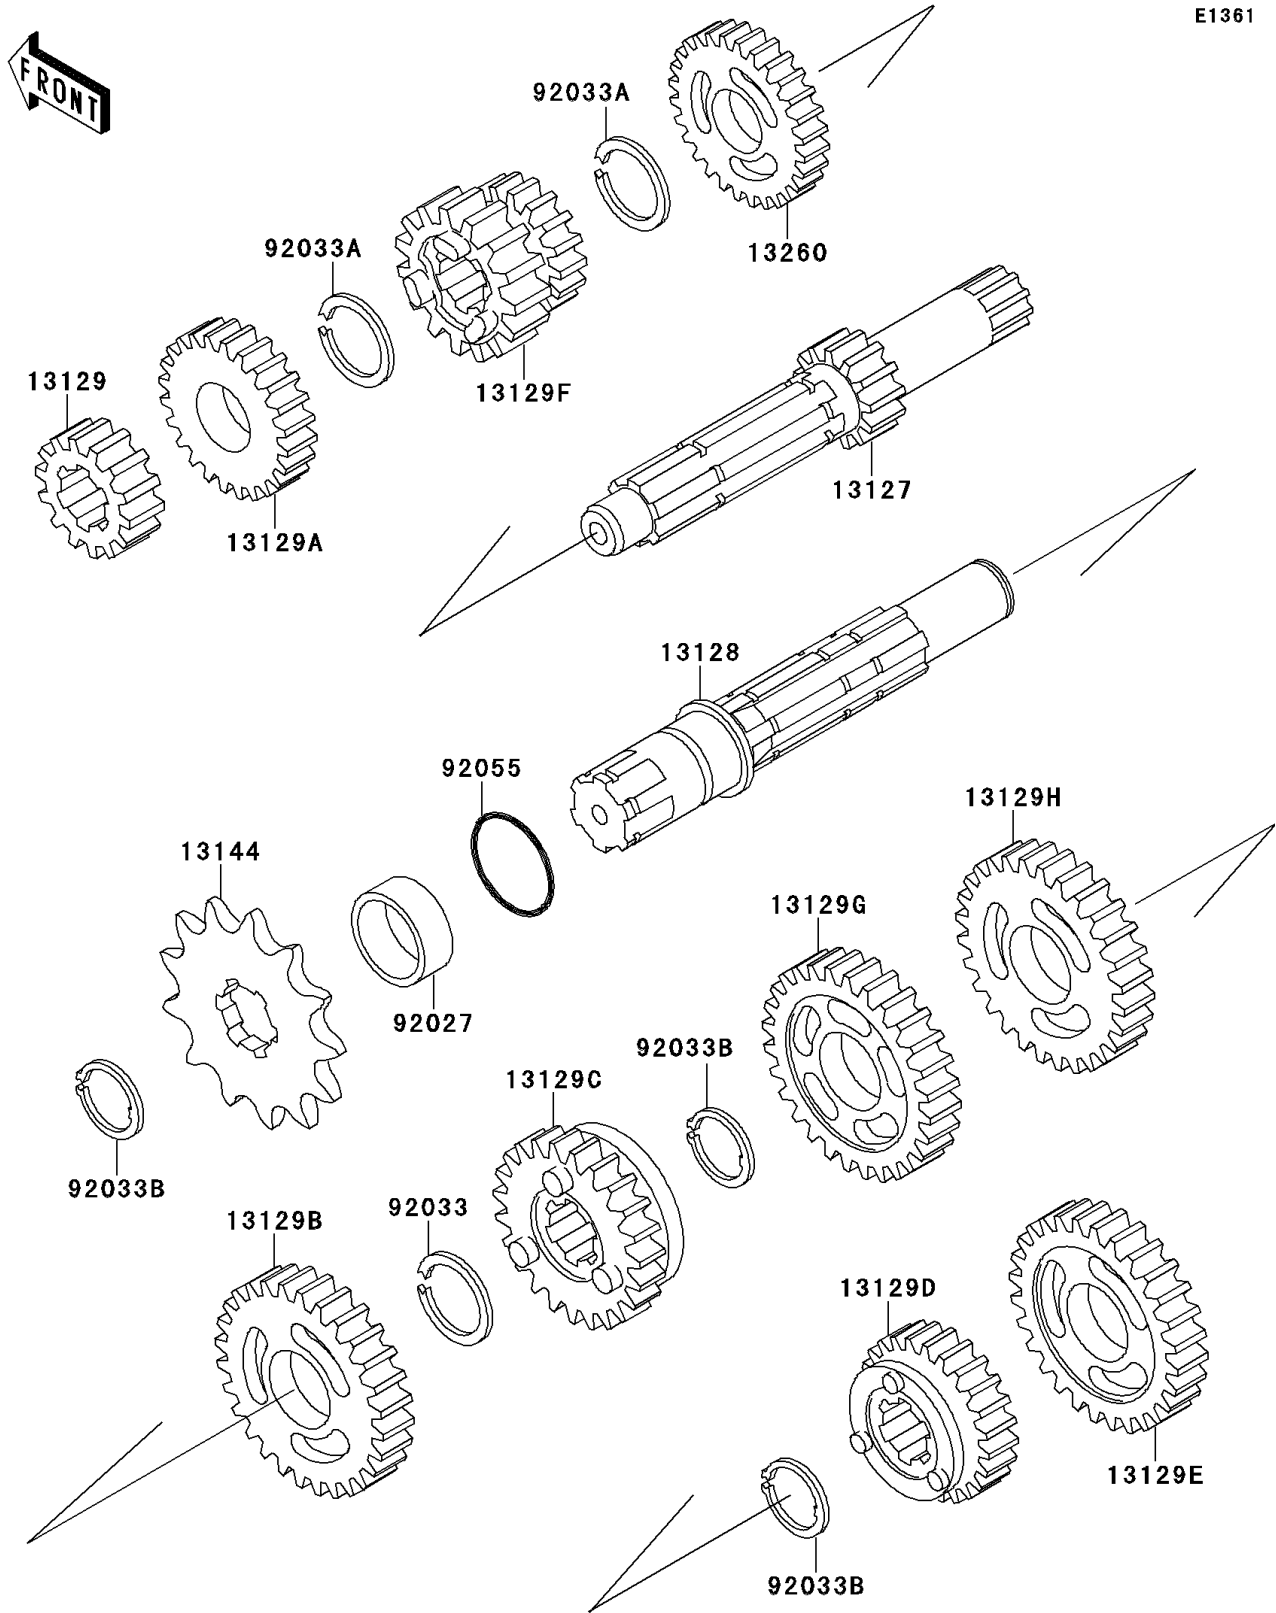

1994 KX60 PARTS DIAGRAM

Transmission

E1361

1994 KX60 PARTS LIST

Transmission

ITEM NAME	PART NUMBER	QUANTITY
SHAFT-TRANSMISSION INPUT,13T (Ref # 13127)	13127-1105	1
SHAFT-TRANSMISSION OUTPUT (Ref # 13128)	13128-1028	1
GEAR,INPUT 2ND,16T (Ref # 13129)	13129-1215	1
GEAR,INPUT 5TH,23T (Ref # 13129A)	13129-1343	1
GEAR,OUTPUT 2ND,34T (Ref # 13129B)	13129-1345	1
GEAR,OUTPUT 5TH,28T (Ref # 13129C)	13129-1348	1
GEAR,OUTPUT TOP,26T (Ref # 13129D)	13129-1349	1
GEAR,OUTPUT LOW,37T (Ref # 13129E)	13129-1515	1
GEAR,INPUT 3RD&4TH,21T&18T (Ref # 13129F)	13129-1611	1
GEAR,OUTPUT 4TH,30T (Ref # 13129G)	13129-1612	1
GEAR,OUTPUT 3RD,31T (Ref # 13129H)	13129-1654	1
SPROCKET-OUTPUT,13T (Ref # 13144)	13144-1023	1
GEAR,INPUT TOP,24T (Ref # 13260)	13260-1542	1
COLLAR,20X25X12.5 (Ref # 92027)	92027-1077	1
RING-SNAP,18MM (Ref # 92033)	92033-029	1
RING-SNAP,17MM (Ref # 92033A)	92033-1060	2
RING-SNAP,18MM (Ref # 92033B)	92033-1079	3
RING-O,17.5X1.5 (Ref # 92055)	92055-022	1