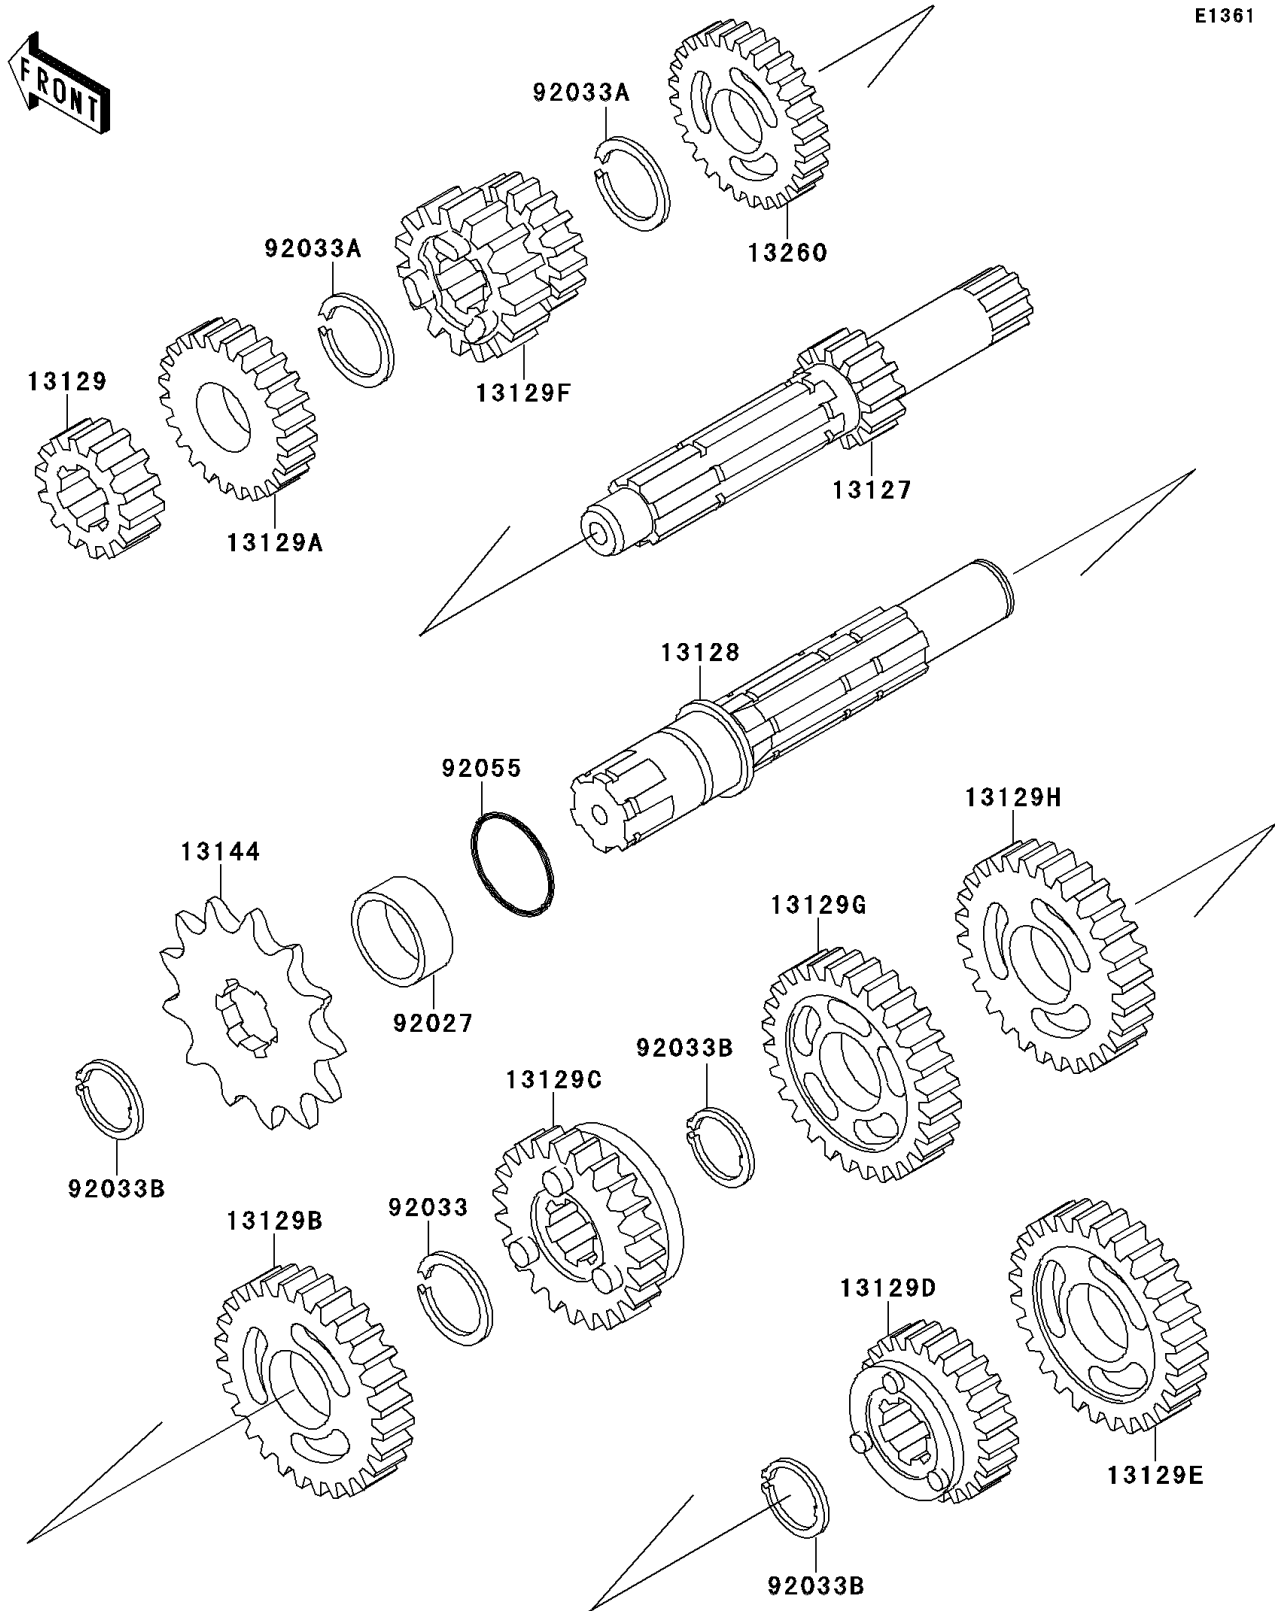

1996 KX60 PARTS DIAGRAM

Transmission

E1361

1996 KX60 PARTS LIST

Transmission

ITEM NAME	PART NUMBER	QUANTITY
SHAFT-TRANSMISSION INPUT,13T (Ref # 13127)	13127-1105	1
SHAFT-TRANSMISSION OUTPUT (Ref # 13128)	13128-1028	1
GEAR,INPUT 2ND,16T (Ref # 13129)	13129-1215	1
GEAR,INPUT 5TH,23T (Ref # 13129A)	13129-1343	1
GEAR,OUTPUT 2ND,34T (Ref # 13129B)	13129-1345	1
GEAR,OUTPUT 5TH,28T (Ref # 13129C)	13129-1348	1
GEAR,OUTPUT TOP,26T (Ref # 13129D)	13129-1349	1
GEAR,OUTPUT LOW,37T (Ref # 13129E)	13129-1515	1
GEAR,INPUT 3RD&4TH,21T&18T (Ref # 13129F)	13129-1611	1
GEAR,OUTPUT 4TH,30T (Ref # 13129G)	13129-1612	1
GEAR,OUTPUT 3RD,31T (Ref # 13129H)	13129-1654	1
SPROCKET-OUTPUT,13T (Ref # 13144)	13144-1023	1
GEAR,INPUT TOP,24T (Ref # 13260)	13260-1542	1
COLLAR,20X25X12.5 (Ref # 92027)	92027-1077	1
RING-SNAP,18MM (Ref # 92033)	92033-029	1
RING-SNAP,17MM (Ref # 92033A)	92033-1060	2
RING-SNAP,18MM (Ref # 92033B)	92033-1079	3
RING-O,17.5X1.5 (Ref # 92055)	92055-022	1