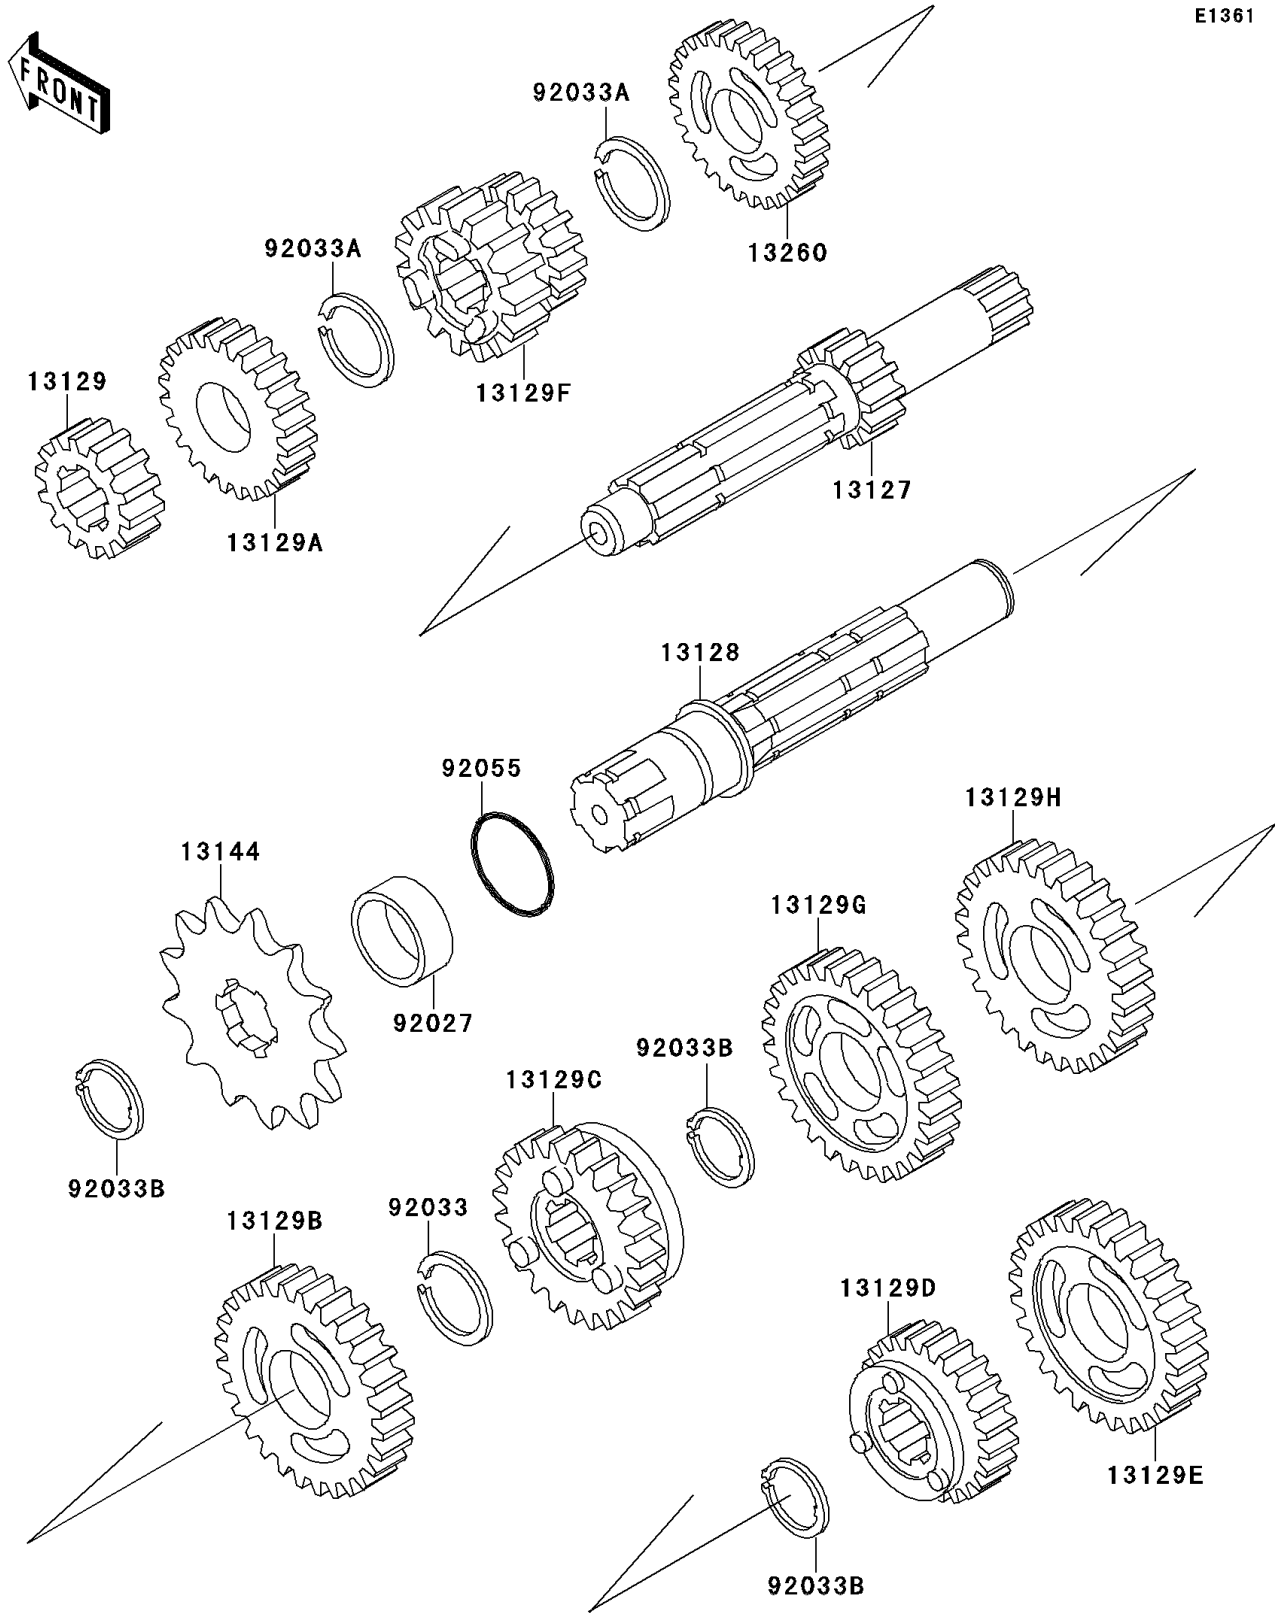

1997 KX60 PARTS DIAGRAM

Transmission

E1361

1997 KX60 PARTS LIST

Transmission

ITEM NAME	PART NUMBER	QUANTITY
SHAFT-TRANSMISSION INPUT,13T (Ref # 13127)	13127-1105	1
SHAFT-TRANSMISSION OUTPUT (Ref # 13128)	13128-1028	1
GEAR,INPUT 2ND,16T (Ref # 13129)	13129-1215	1
GEAR,INPUT 5TH,23T (Ref # 13129A)	13129-1343	1
GEAR,OUTPUT 2ND,34T (Ref # 13129B)	13129-1345	1
GEAR,OUTPUT 5TH,28T (Ref # 13129C)	13129-1348	1
GEAR,OUTPUT TOP,26T (Ref # 13129D)	13129-1349	1
GEAR,OUTPUT LOW,37T (Ref # 13129E)	13129-1515	1
GEAR,INPUT 3RD&4TH,21T&18T (Ref # 13129F)	13129-1611	1
GEAR,OUTPUT 4TH,30T (Ref # 13129G)	13129-1612	1
GEAR,OUTPUT 3RD,31T (Ref # 13129H)	13129-1654	1
SPROCKET-OUTPUT,13T (Ref # 13144)	13144-1023	1
GEAR,INPUT TOP,24T (Ref # 13260)	13260-1542	1
COLLAR,20X25X12.5 (Ref # 92027)	92027-1077	1
RING-SNAP,18MM (Ref # 92033)	92033-029	1
RING-SNAP,17MM (Ref # 92033A)	92033-1060	2
RING-SNAP,18MM (Ref # 92033B)	92033-1079	3
RING-O,17.5X1.5 (Ref # 92055)	92055-022	1