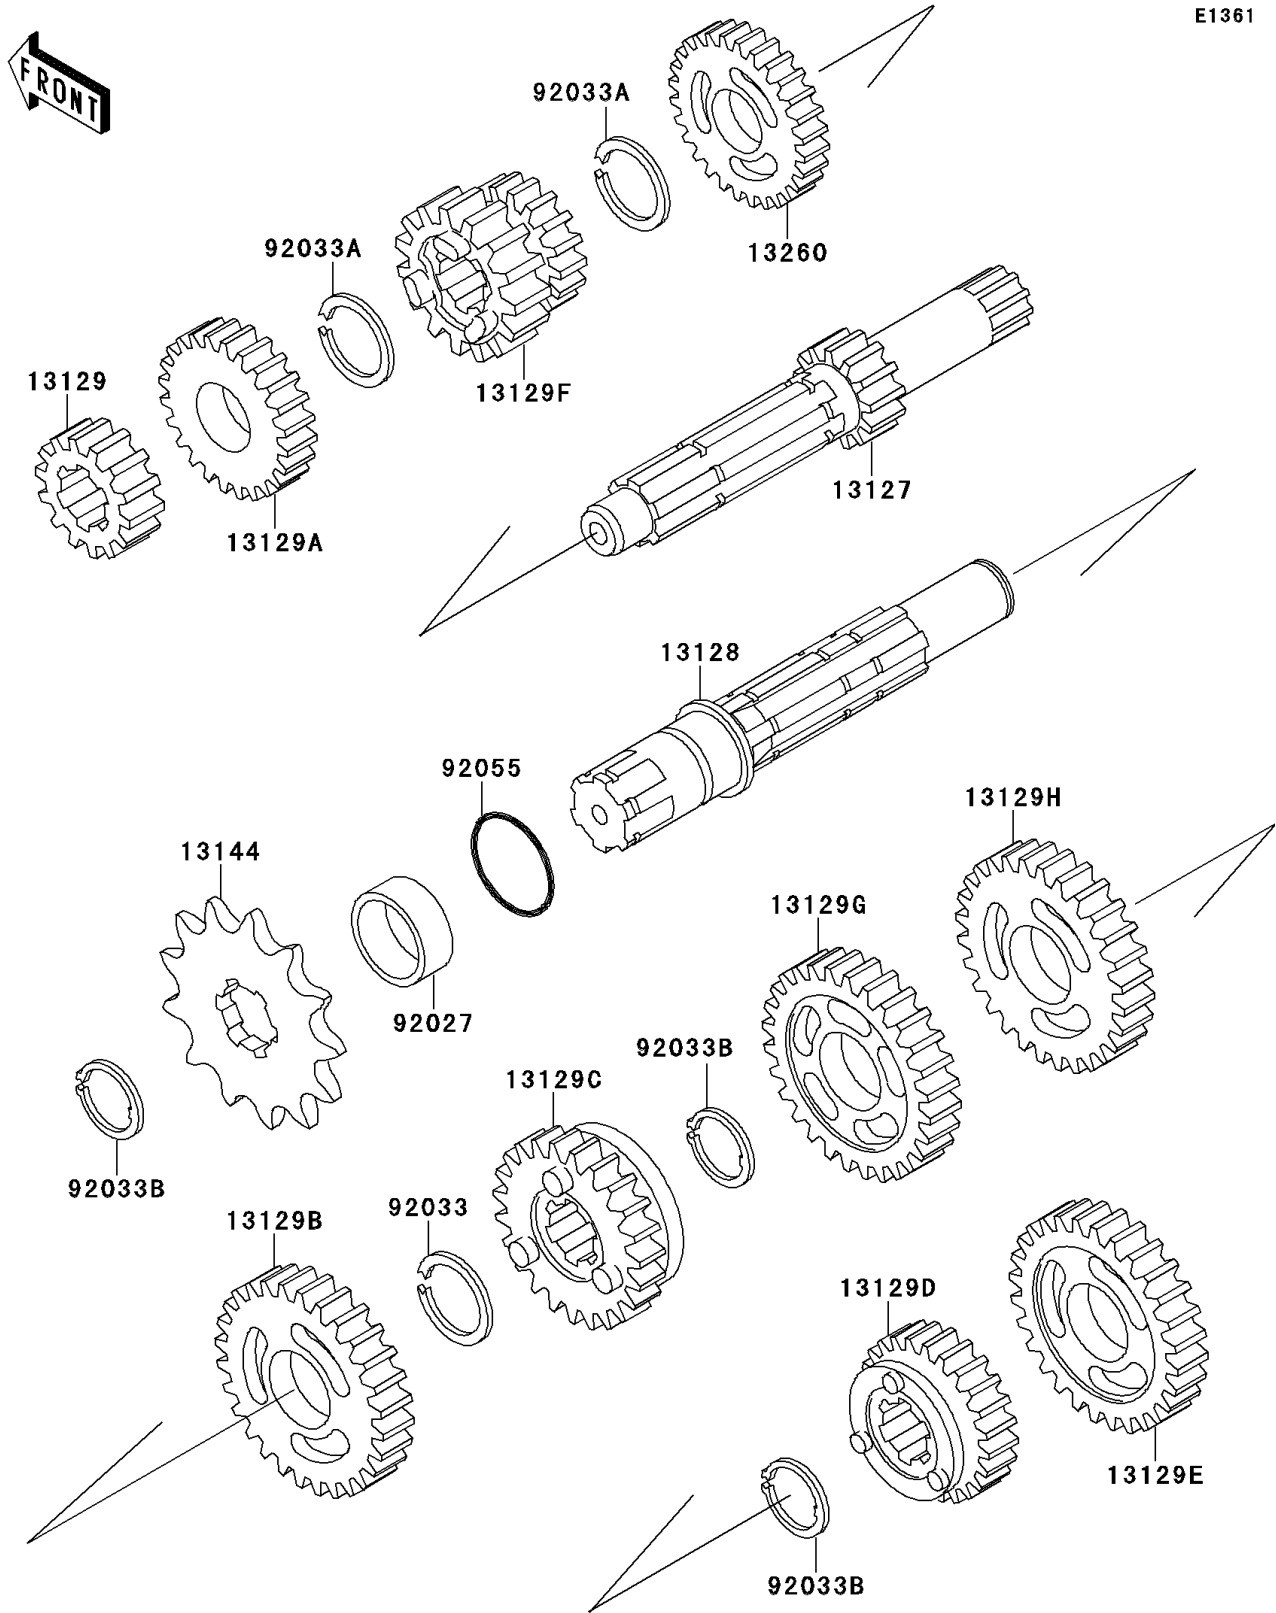

1998 KX60 PARTS DIAGRAM

Transmission

E1361

1998 KX60 PARTS LIST

Transmission

ITEM NAME	PART NUMBER	QUANTITY
SHAFT-TRANSMISSION INPUT,13T (Ref # 13127)	13127-1105	1
SHAFT-TRANSMISSION OUTPUT (Ref # 13128)	13128-1028	1
GEAR,INPUT 2ND,16T (Ref # 13129)	13129-1215	1
GEAR,INPUT 5TH,23T (Ref # 13129A)	13129-1343	1
GEAR,OUTPUT 2ND,34T (Ref # 13129B)	13129-1345	1
GEAR,OUTPUT 5TH,28T (Ref # 13129C)	13129-1348	1
GEAR,OUTPUT TOP,26T (Ref # 13129D)	13129-1349	1
GEAR,OUTPUT LOW,37T (Ref # 13129E)	13129-1515	1
GEAR,INPUT 3RD&4TH,21T&18T (Ref # 13129F)	13129-1611	1
GEAR,OUTPUT 4TH,30T (Ref # 13129G)	13129-1612	1
GEAR,OUTPUT 3RD,31T (Ref # 13129H)	13129-1654	1
SPROCKET-OUTPUT,13T (Ref # 13144)	13144-1023	1
GEAR,INPUT TOP,24T (Ref # 13260)	13260-1542	1
COLLAR,20X25X12.5 (Ref # 92027)	92027-1077	1
RING-SNAP,18MM (Ref # 92033)	92033-029	1
RING-SNAP,17MM (Ref # 92033A)	92033-1060	2
RING-SNAP,18MM (Ref # 92033B)	92033-1079	3
RING-O,17.5X1.5 (Ref # 92055)	92055-022	1