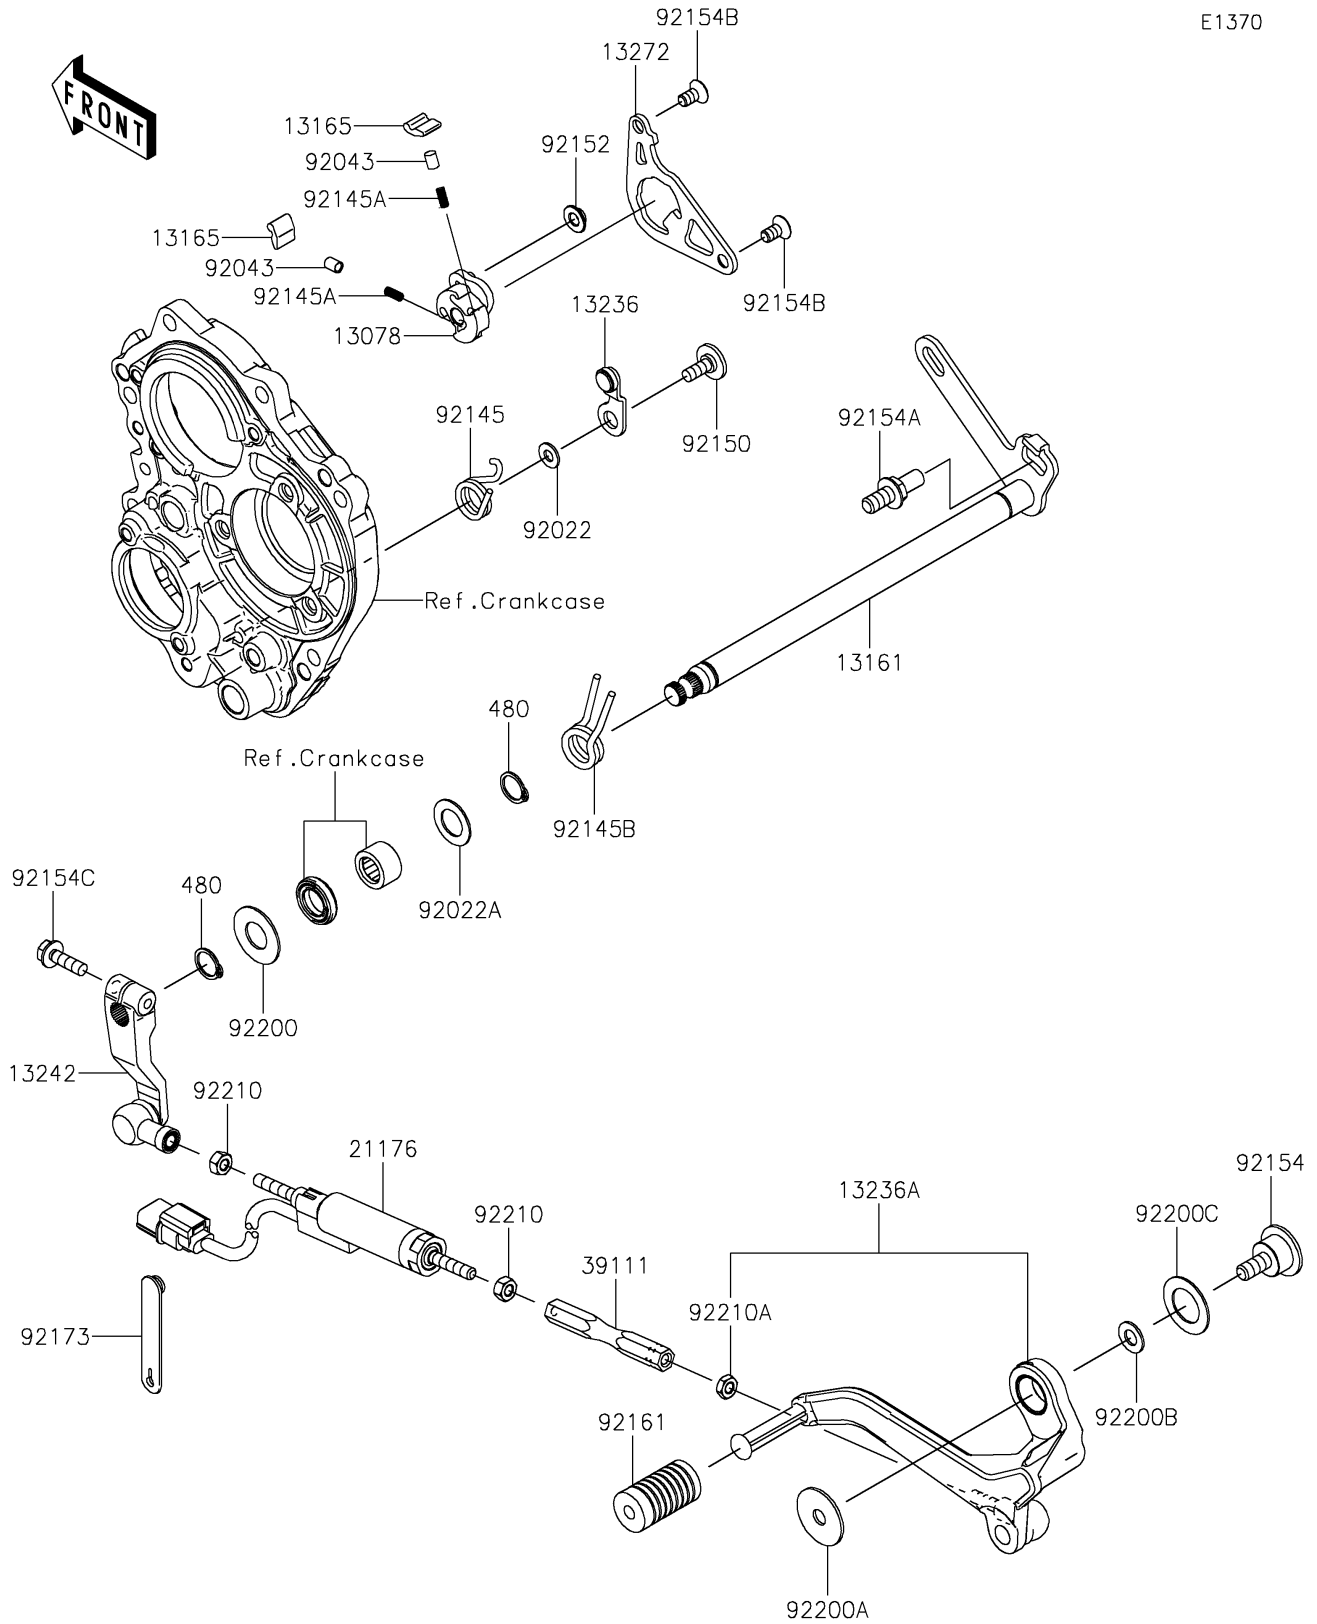

2021 Ninja® ZX™ -10RR (US) PARTS DIAGRAM

Gear Change Mechanism

E1370

2021 Ninja® ZX™ -10RR (US) PARTS LIST

Gear Change Mechanism

ITEM NAME	PART NUMBER	QUANTITY
RATCHET (Ref # 13078)	13078-0012	1
LEVER-COMP-CHANGE SHAFT (Ref # 13161)	13161-0078	1
PAWL (Ref # 13165)	13165-0018	2
LEVER-COMP,POSITION (Ref # 13236)	13236-0192	1
LEVER-COMP,CHANGE PEDAL (Ref # 13236A)	13236-0843	1
LEVER-ASSY-CHANGE (Ref # 13242)	13242-0241	1
PLATE (Ref # 13272)	13272-2171	1
SENSOR,QUICK SHIFTER (Ref # 21176)	21176-0850	1
ROD-TIE (Ref # 39111)	39111-0338	1
WASHER,6X12.8X1.2 (Ref # 92022)	92022-1827	1
WASHER,14.3X24X1 (Ref # 92022A)	92022-272	1
PIN,PLUNGER (Ref # 92043)	92043-1676	2
SPRING (Ref # 92145)	92145-0849	1
SPRING (Ref # 92145A)	92145-1490	2
SPRING (Ref # 92145B)	92145-1734	1
BOLT,SOCKET,6X16 (Ref # 92150)	92150-1673	1
COLLAR (Ref # 92152)	92152-1414	1
BOLT (Ref # 92154)	92154-1884	1
BOLT,RETURN SPRING (Ref # 92154A)	92154-1885	1
BOLT,TORX,6X8.7 (Ref # 92154B)	92154-1886	2
BOLT,FLANGED,6X20 (Ref # 92154C)	92154-2090	1
DAMPER (Ref # 92161)	92161-2401	1
CLAMP (Ref # 92173)	92173-2199	1
WASHER (Ref # 92200)	92200-0265	1
WASHER,8.2X30X1.5 (Ref # 92200A)	92200-0810	1
WASHER,8.2X18X1.2 (Ref # 92200B)	92200-0811	1
WASHER,18.3X30X1 (Ref # 92200C)	92200-0812	1
NUT,6MM (Ref # 92210)	92210-1100	2
NUT,LEFT HANDED,6MM (Ref # 92210A)	92210-1101	1

2021 Ninja® ZX™ -10RR (US) PARTS LIST

Gear Change Mechanism

ITEM NAME	PART NUMBER	QUANTITY
CIRCLIP-TYPE-C,14MM (Ref # 480)	480J1400	2