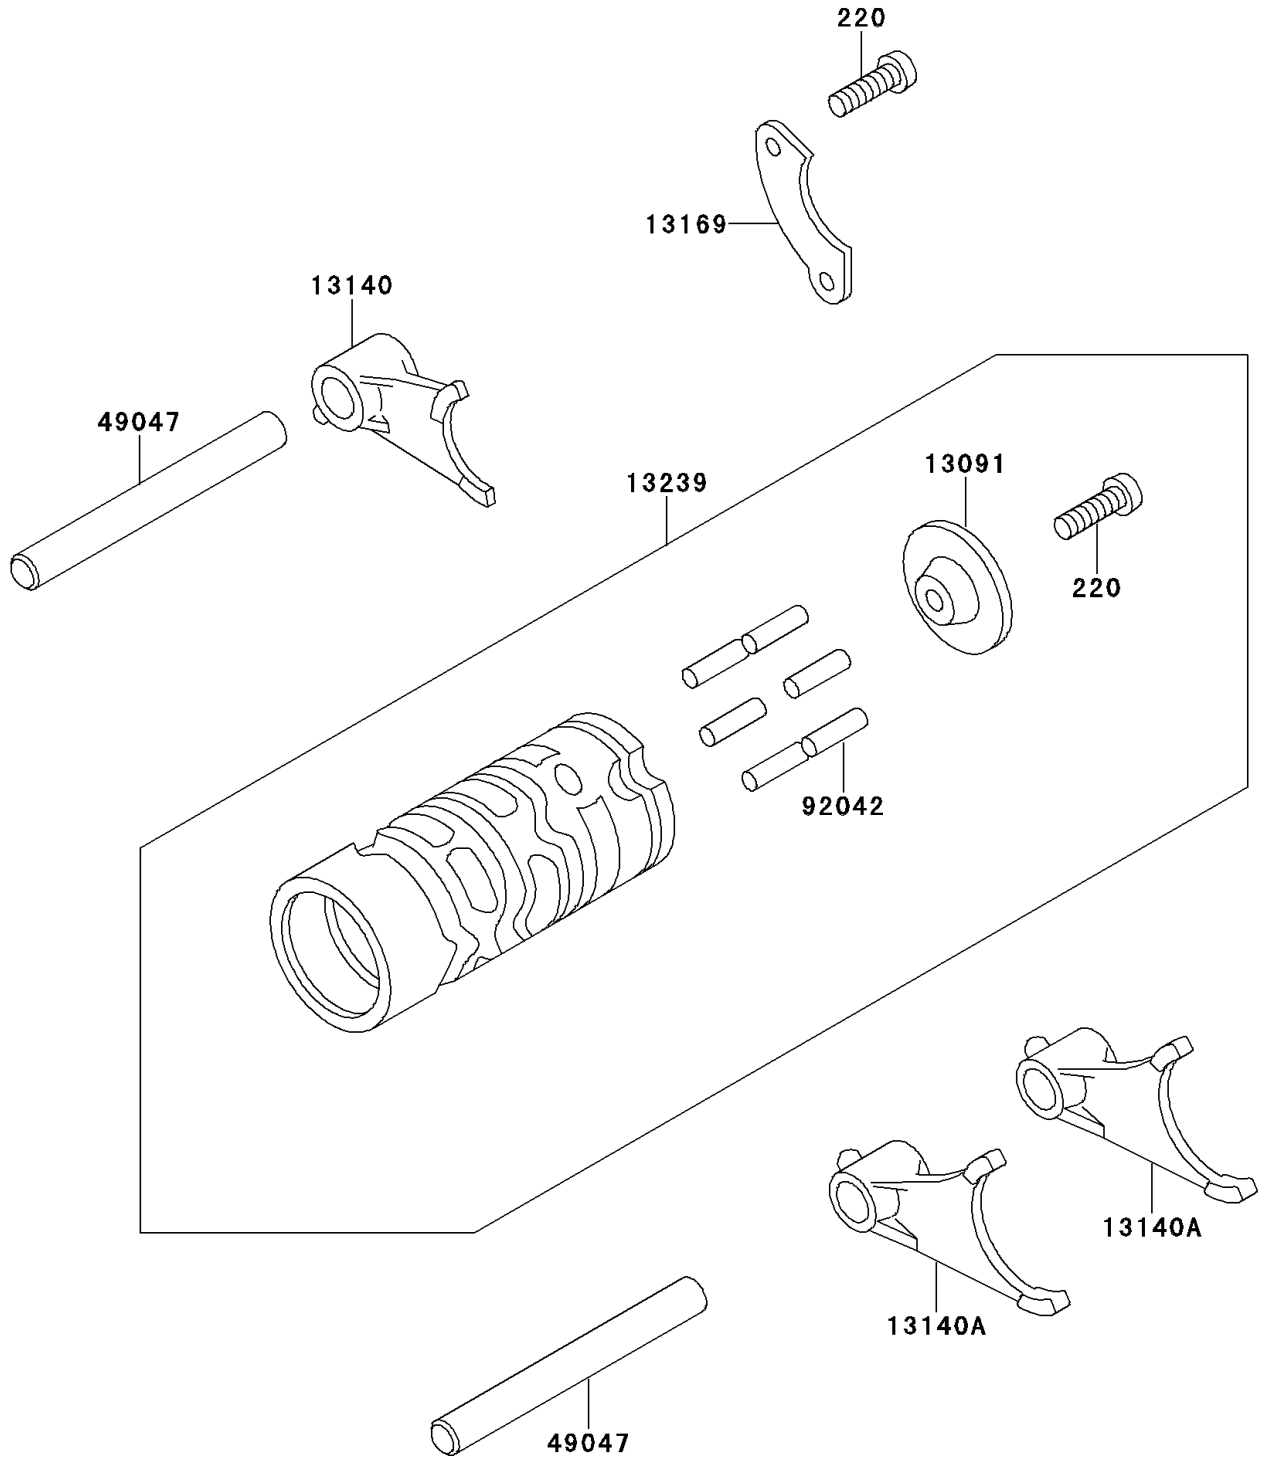

# 1994 KX60 PARTS DIAGRAM

Gear Change Drum/Shift Fork(s)

E1362

# 1994 KX60 PARTS LIST

## Gear Change Drum/Shift Fork(s)

ITEM NAME	PART NUMBER	QUANTITY
SCREW-PAN-CROS,6X14 (Ref # 220)	220B0614	2
HOLDER,CHANGE DRUM PIN (Ref # 13091)	13091-1098	1
FORK-SHIFT (Ref # 13140)	13140-1060	1
FORK-SHIFT (Ref # 13140A)	13140-1061	2
PLATE,CHANGE DRUM POSITION (Ref # 13169)	13169-1309	1
DRUM-ASSY-CHANGE (Ref # 13239)	13239-1065	1
ROD-SHIFT,10X90 (Ref # 49047)	49047-1009	2
PIN,DOWEL,4X16.8 (Ref # 92042)	92042-029	6