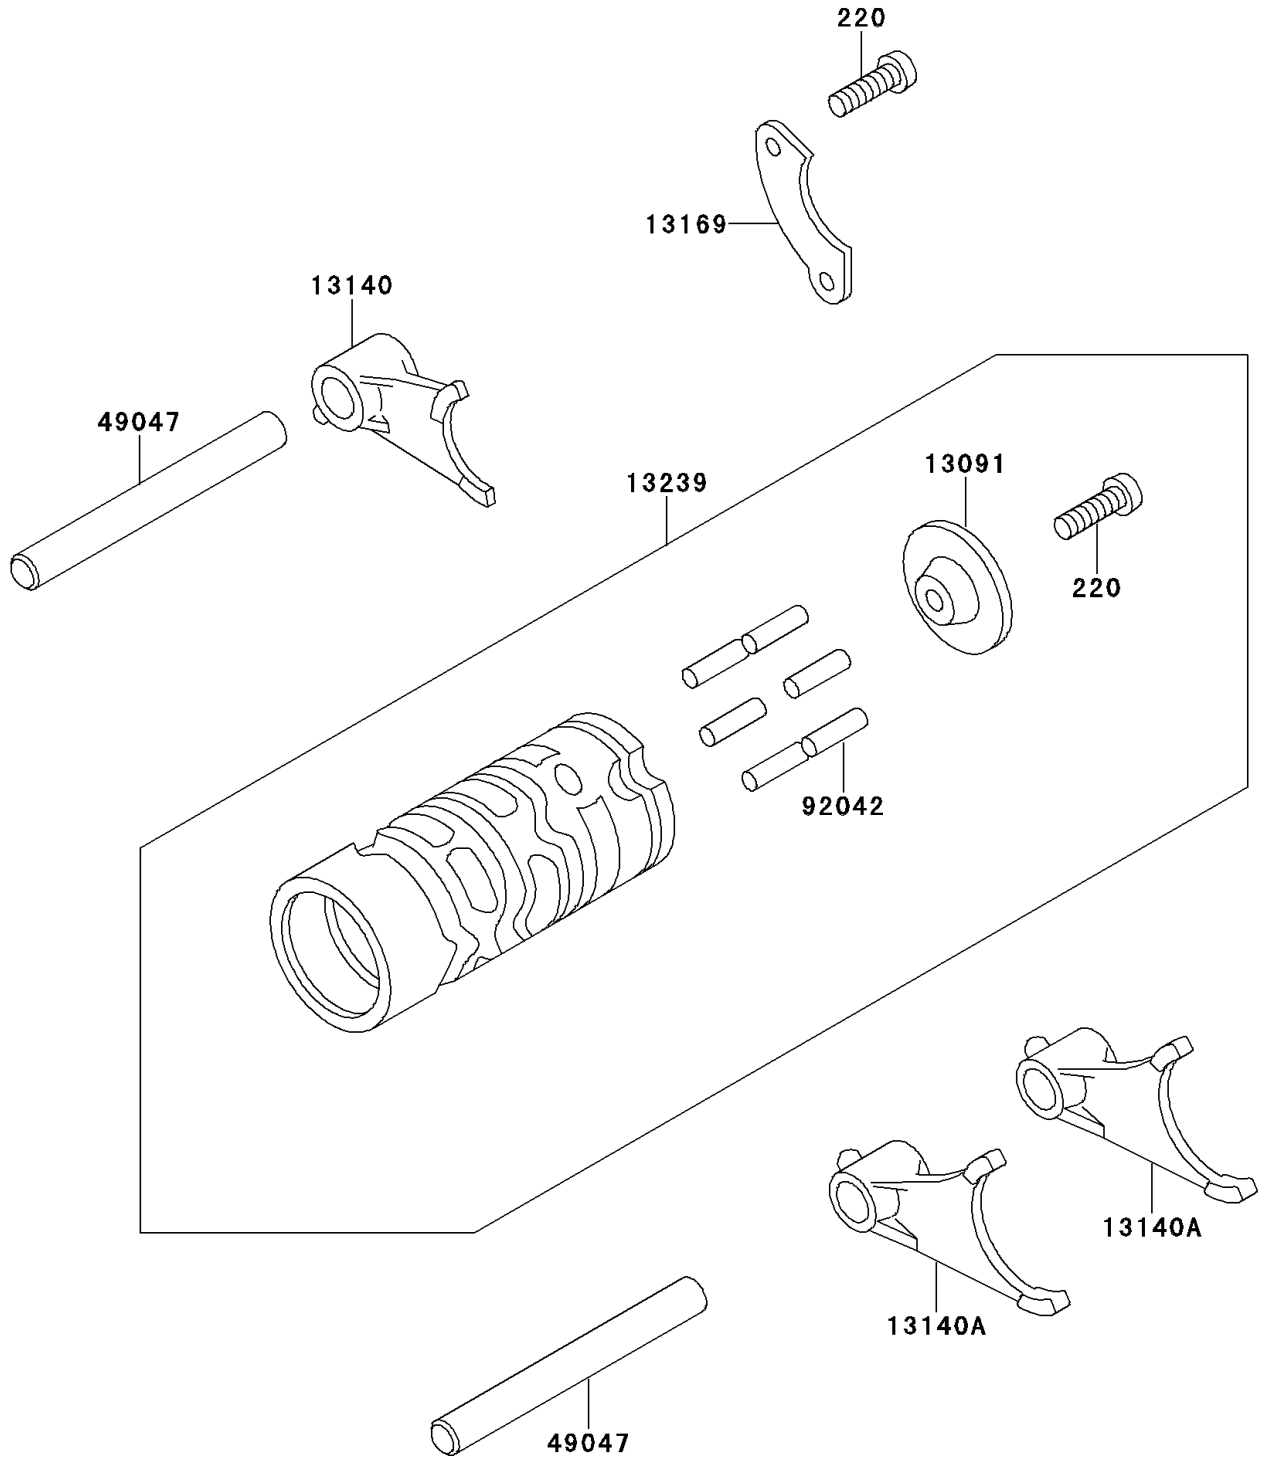

1995 KX60 PARTS DIAGRAM

Gear Change Drum/Shift Fork(s)

E1362

1995 KX60 PARTS LIST

Gear Change Drum/Shift Fork(s)

ITEM NAME	PART NUMBER	QUANTITY
SCREW-PAN-CROS,6X14 (Ref # 220)	220B0614	2
HOLDER,CHANGE DRUM PIN (Ref # 13091)	13091-1098	1
FORK-SHIFT (Ref # 13140)	13140-1060	1
FORK-SHIFT (Ref # 13140A)	13140-1061	2
PLATE,CHANGE DRUM POSITION (Ref # 13169)	13169-1309	1
DRUM-ASSY-CHANGE (Ref # 13239)	13239-1065	1
ROD-SHIFT,10X90 (Ref # 49047)	49047-1009	2
PIN,DOWEL,4X16.8 (Ref # 92042)	92042-029	6