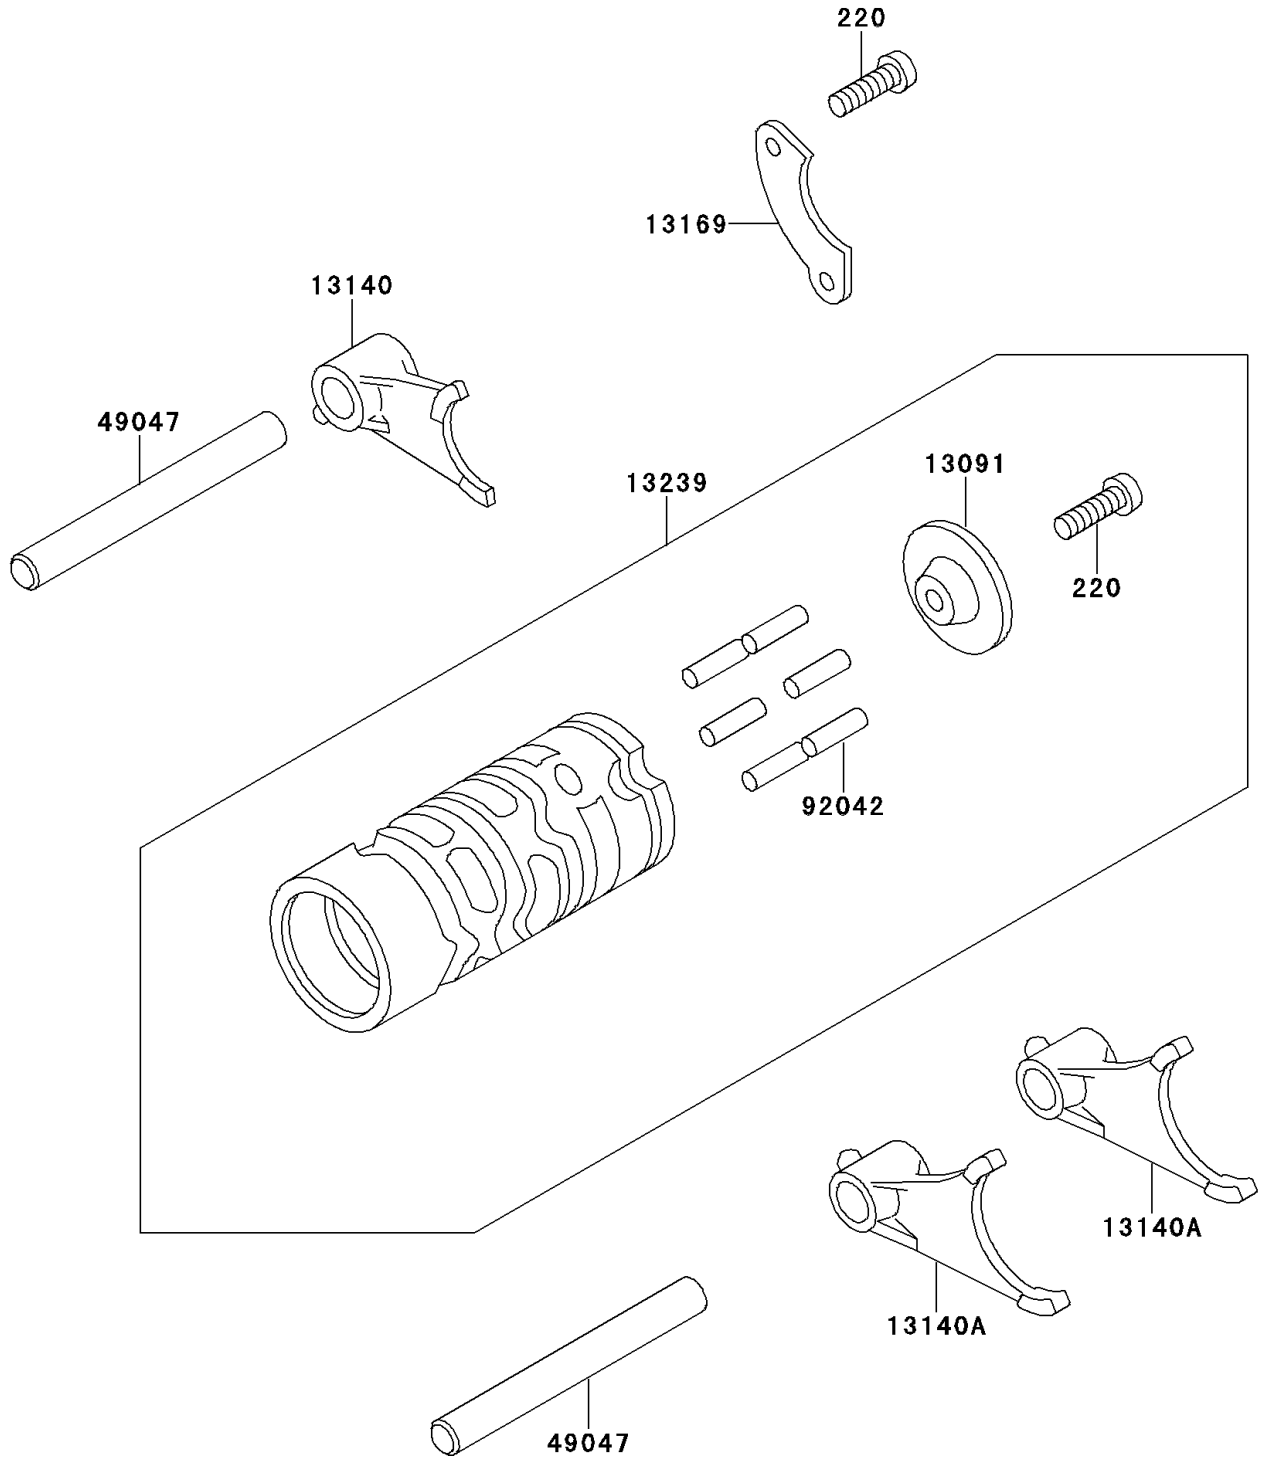

1996 KX60 PARTS DIAGRAM

Gear Change Drum/Shift Fork(s)

E1362

1996 KX60 PARTS LIST

Gear Change Drum/Shift Fork(s)

ITEM NAME	PART NUMBER	QUANTITY
SCREW-PAN-CROS,6X14 (Ref # 220)	220B0614	2
HOLDER,CHANGE DRUM PIN (Ref # 13091)	13091-1098	1
FORK-SHIFT (Ref # 13140)	13140-1060	1
FORK-SHIFT (Ref # 13140A)	13140-1061	2
PLATE,CHANGE DRUM POSITION (Ref # 13169)	13169-1309	1
DRUM-ASSY-CHANGE (Ref # 13239)	13239-1065	1
ROD-SHIFT,10X90 (Ref # 49047)	49047-1009	2
PIN,DOWEL,4X16.8 (Ref # 92042)	92042-029	6