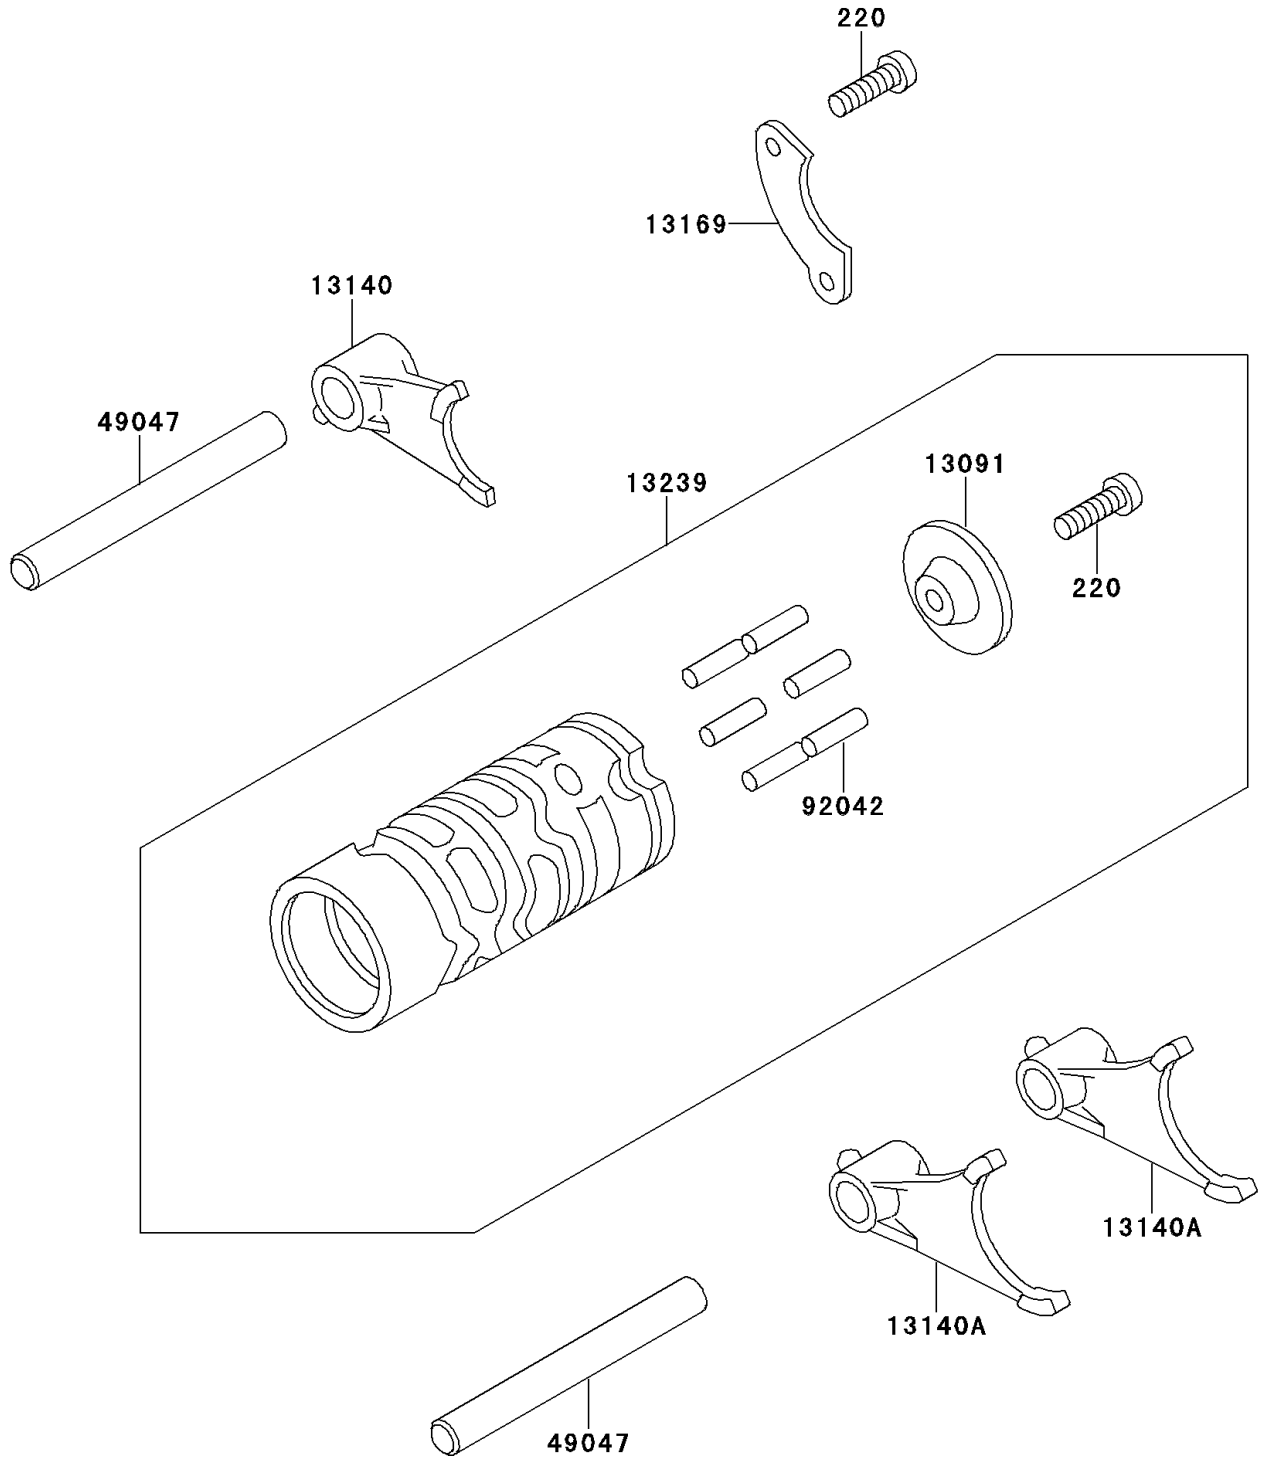

1997 KX60 PARTS DIAGRAM

Gear Change Drum/Shift Fork(s)

E1362

1997 KX60 PARTS LIST

Gear Change Drum/Shift Fork(s)

ITEM NAME	PART NUMBER	QUANTITY
SCREW-PAN-CROS,6X14 (Ref # 220)	220B0614	2
HOLDER,CHANGE DRUM PIN (Ref # 13091)	13091-1098	1
FORK-SHIFT (Ref # 13140)	13140-1060	1
FORK-SHIFT (Ref # 13140A)	13140-1061	2
PLATE,CHANGE DRUM POSITION (Ref # 13169)	13169-1309	1
DRUM-ASSY-CHANGE (Ref # 13239)	13239-1065	1
ROD-SHIFT,10X90 (Ref # 49047)	49047-1009	2
PIN,DOWEL,4X16.8 (Ref # 92042)	92042-029	6