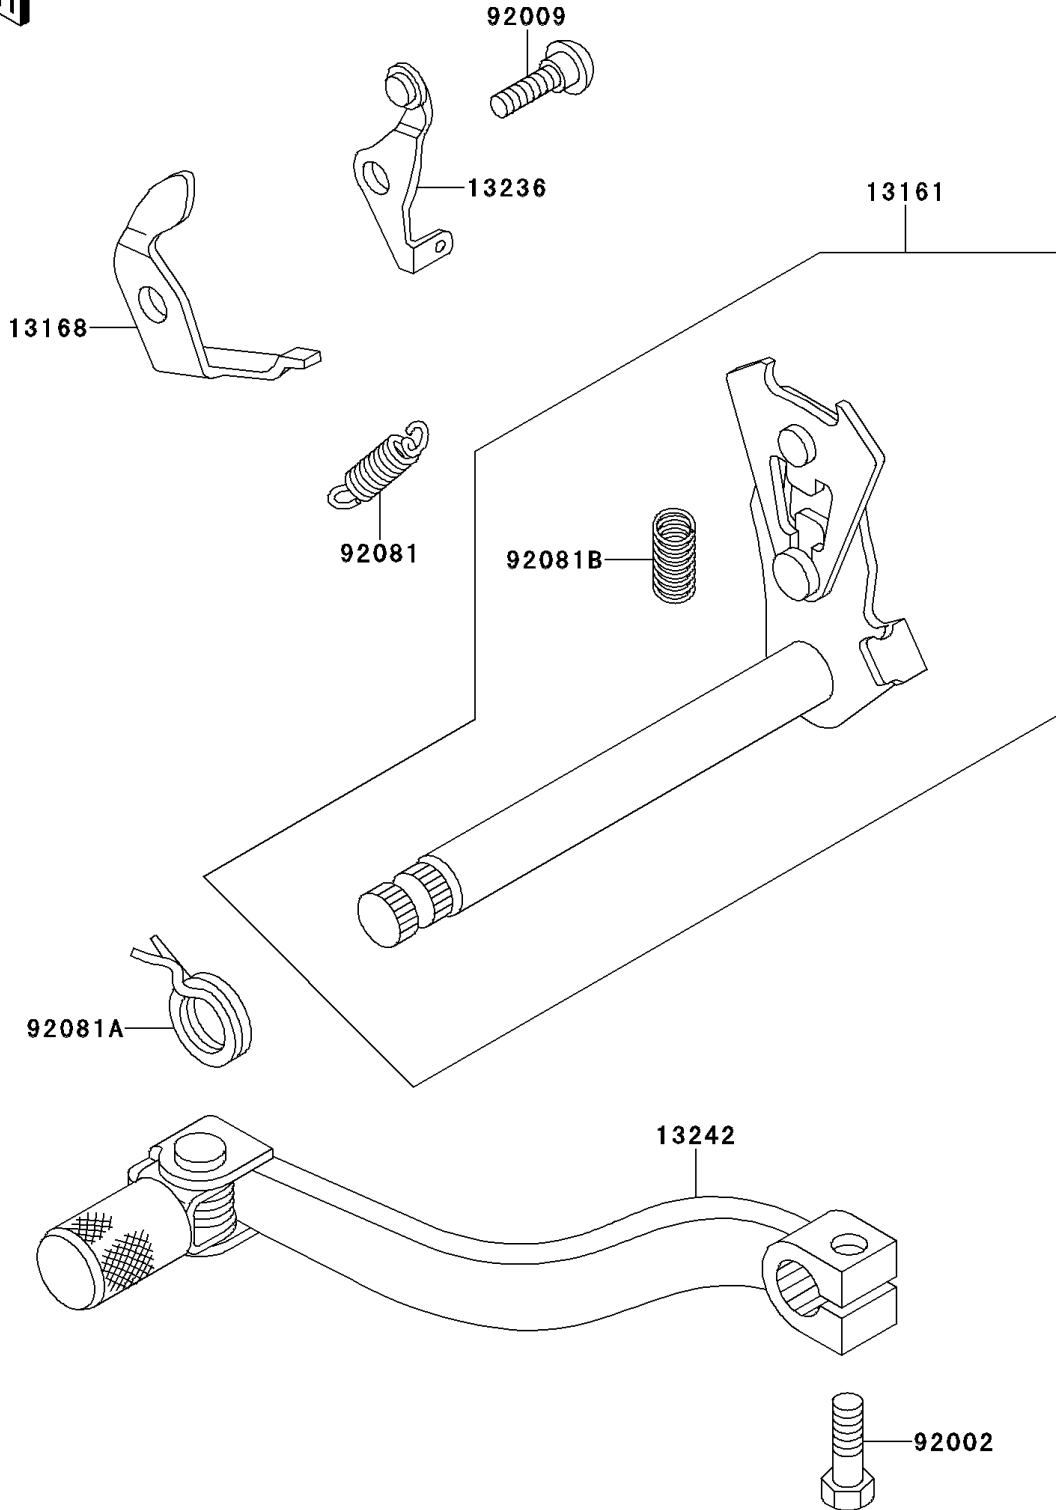

1996 KX60 PARTS DIAGRAM

Gear Change Mechanism

E1370

1996 KX60 PARTS LIST

Gear Change Mechanism

ITEM NAME	PART NUMBER	QUANTITY
LEVER-COMP-CHANGE SHAFT (Ref # 13161)	13161-1108	1
LEVER,GEAR SET (Ref # 13168)	13168-1069	1
LEVER-COMP,CHANGE DRUM (Ref # 13236)	13236-1026	1
LEVER-ASSY-CHANGE,PEDAL (Ref # 13242)	13242-1210	1
BOLT,6X20 (Ref # 92002)	92002-1237	1
SCREW,CHANGE LEVER (Ref # 92009)	92009-1102	1
SPRING,CHANGE LEVER (Ref # 92081)	92081-1109	1
SPRING,TENSION (Ref # 92081A)	92081-1129	1
SPRING,CHANGE LEVER (Ref # 92081B)	92081-1275	1