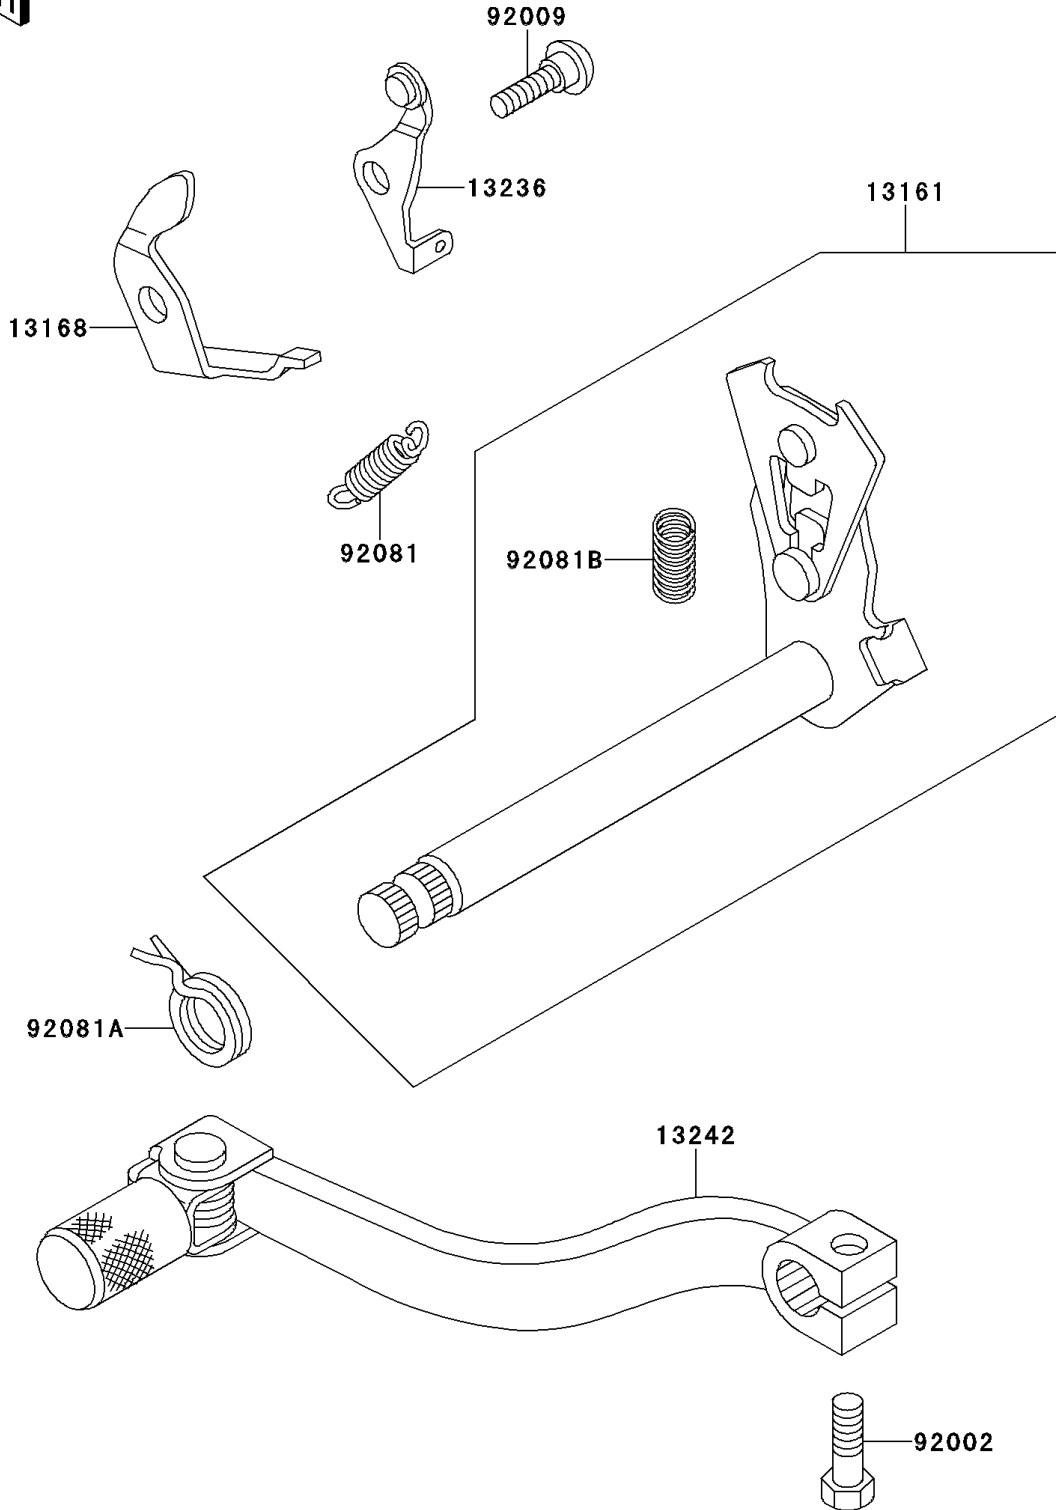

# 1997 KX60 PARTS DIAGRAM

Gear Change Mechanism

E1370

## 1997 KX60 PARTS LIST

### Gear Change Mechanism

ITEM NAME	PART NUMBER	QUANTITY
LEVER-COMP-CHANGE SHAFT (Ref # 13161)	13161-1108	1
LEVER,GEAR SET (Ref # 13168)	13168-1069	1
LEVER-COMP,CHANGE DRUM (Ref # 13236)	13236-1026	1
LEVER-ASSY-CHANGE,PEDAL (Ref # 13242)	13242-1210	1
BOLT,6X20 (Ref # 92002)	92002-1237	1
SCREW,CHANGE LEVER (Ref # 92009)	92009-1102	1
SPRING,CHANGE LEVER (Ref # 92081)	92081-1109	1
SPRING,TENSION (Ref # 92081A)	92081-1129	1
SPRING,CHANGE LEVER (Ref # 92081B)	92081-1275	1