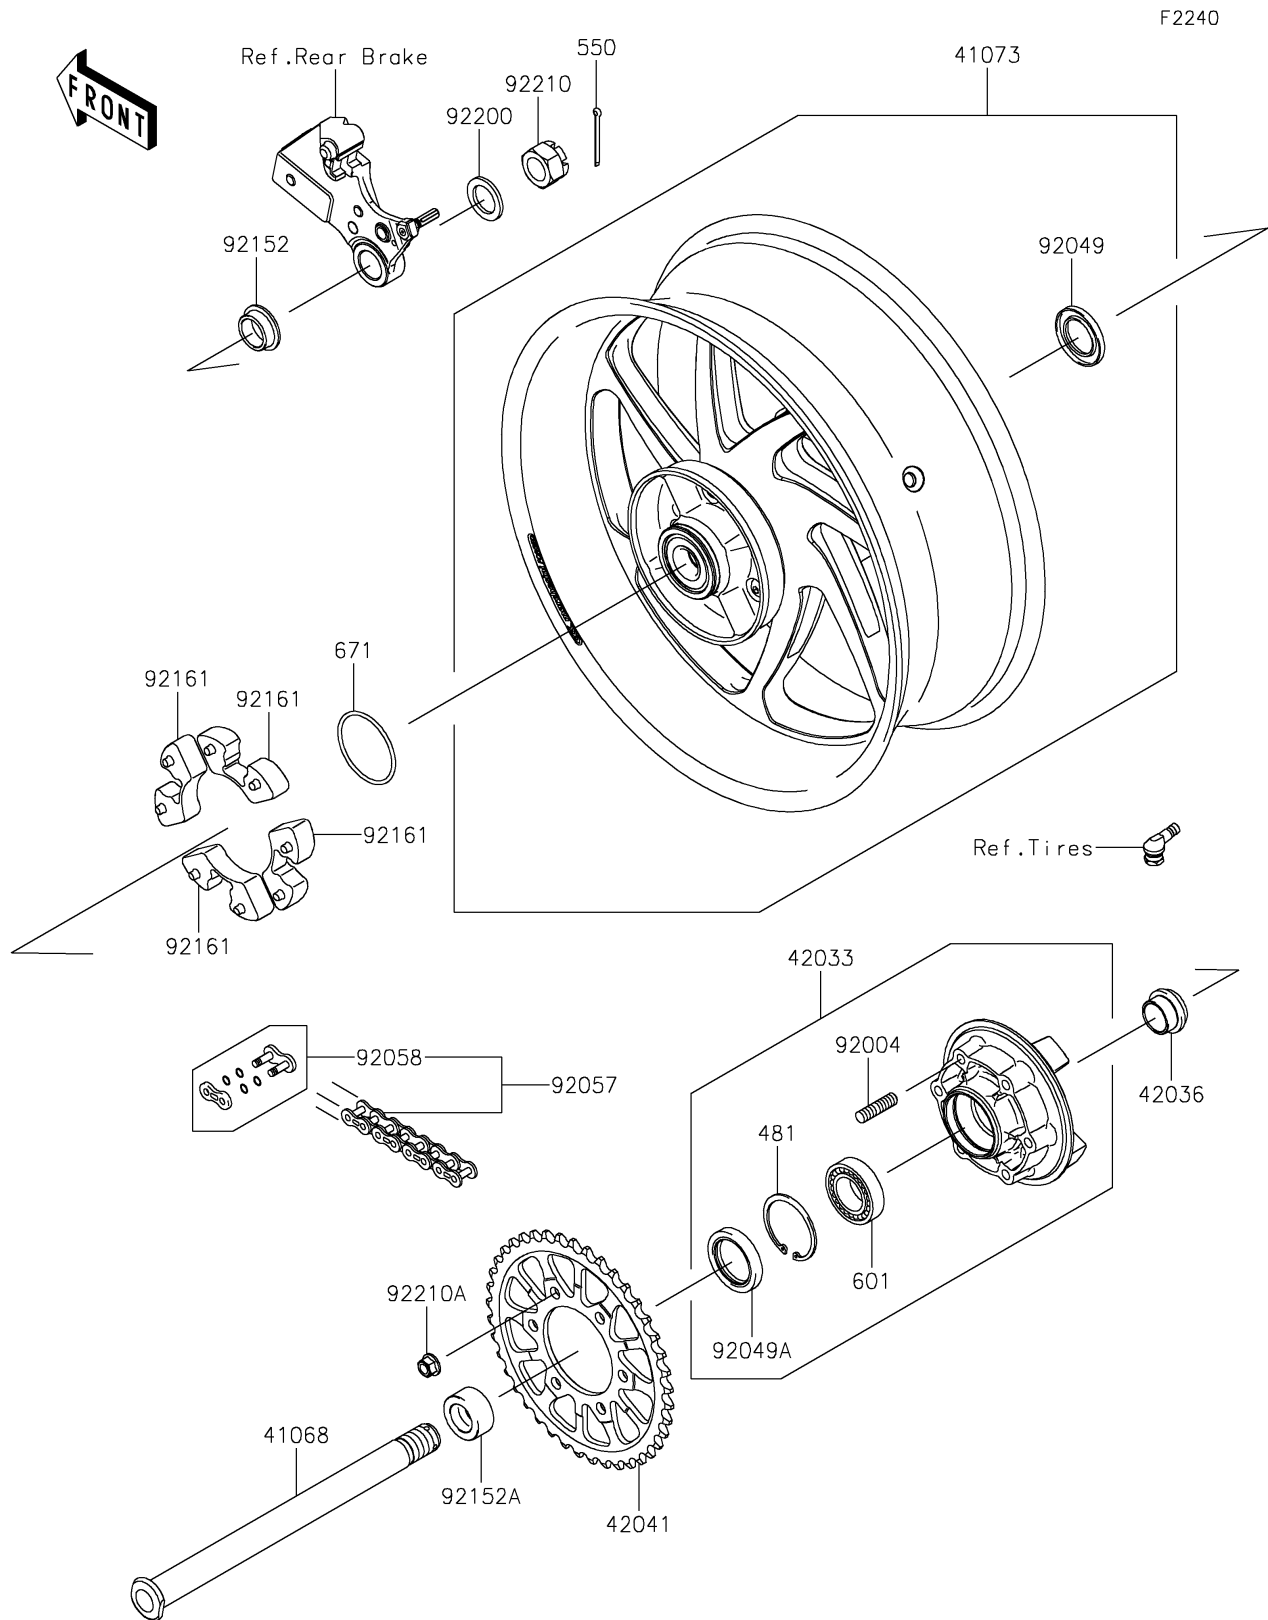

2021 Ninja® ZX™ -10RR (US) PARTS DIAGRAM

Rear Wheel/Chain

2021 Ninja® ZX™ -10RR (US) PARTS LIST

Rear Wheel/Chain

ITEM NAME	PART NUMBER	QUANTITY
AXLE,RR,24X326 (Ref # 41068)	41068-0613	1
WHEEL-ASSY,RR,M.BLACK+GRN (Ref # 41073)	41073-0718-60M	1
COUPLING-ASSY,RR HUB (Ref # 42033)	42033-0038	1
SLEEVE,RR HUB,L=22 (Ref # 42036)	42036-1279	1
SPROCKET-HUB,41T (Ref # 42041)	42041-0095	1
STUD,10X19 (Ref # 92004)	92004-0028	6
SEAL-OIL,31X52X5 (Ref # 92049)	92049-0722	1
SEAL-OIL,PJN 40 55 8 (Ref # 92049A)	92049-1376	1
CHAIN,DRIVE,RKGB525KZX,116L (Ref # 92057)	92057-0822	1
JOINT-CHAIN (Ref # 92058)	92058-0072	1
COLLAR,25X32X13 (Ref # 92152)	92152-2719	1
COLLAR,25X40X18.7 (Ref # 92152A)	92152-2720	1
DAMPER,SHOCK,RR HUB (Ref # 92161)	92161-0342	4
WASHER,25.5X38X3.2 (Ref # 92200)	92200-0278	1
NUT,CASTLE,24MM (Ref # 92210)	92210-0280	1
NUT,LOCK,FLANGED,10MM (Ref # 92210A)	92210-1139	6
CIRCLIP (Ref # 481)	481J5500	1
PIN-COTTER,4.0X45 (Ref # 550)	550AA4045	1
BEARING-BALL,#6006G (Ref # 601)	601B6006G	1
O RING,60MM (Ref # 671)	671B2560	1