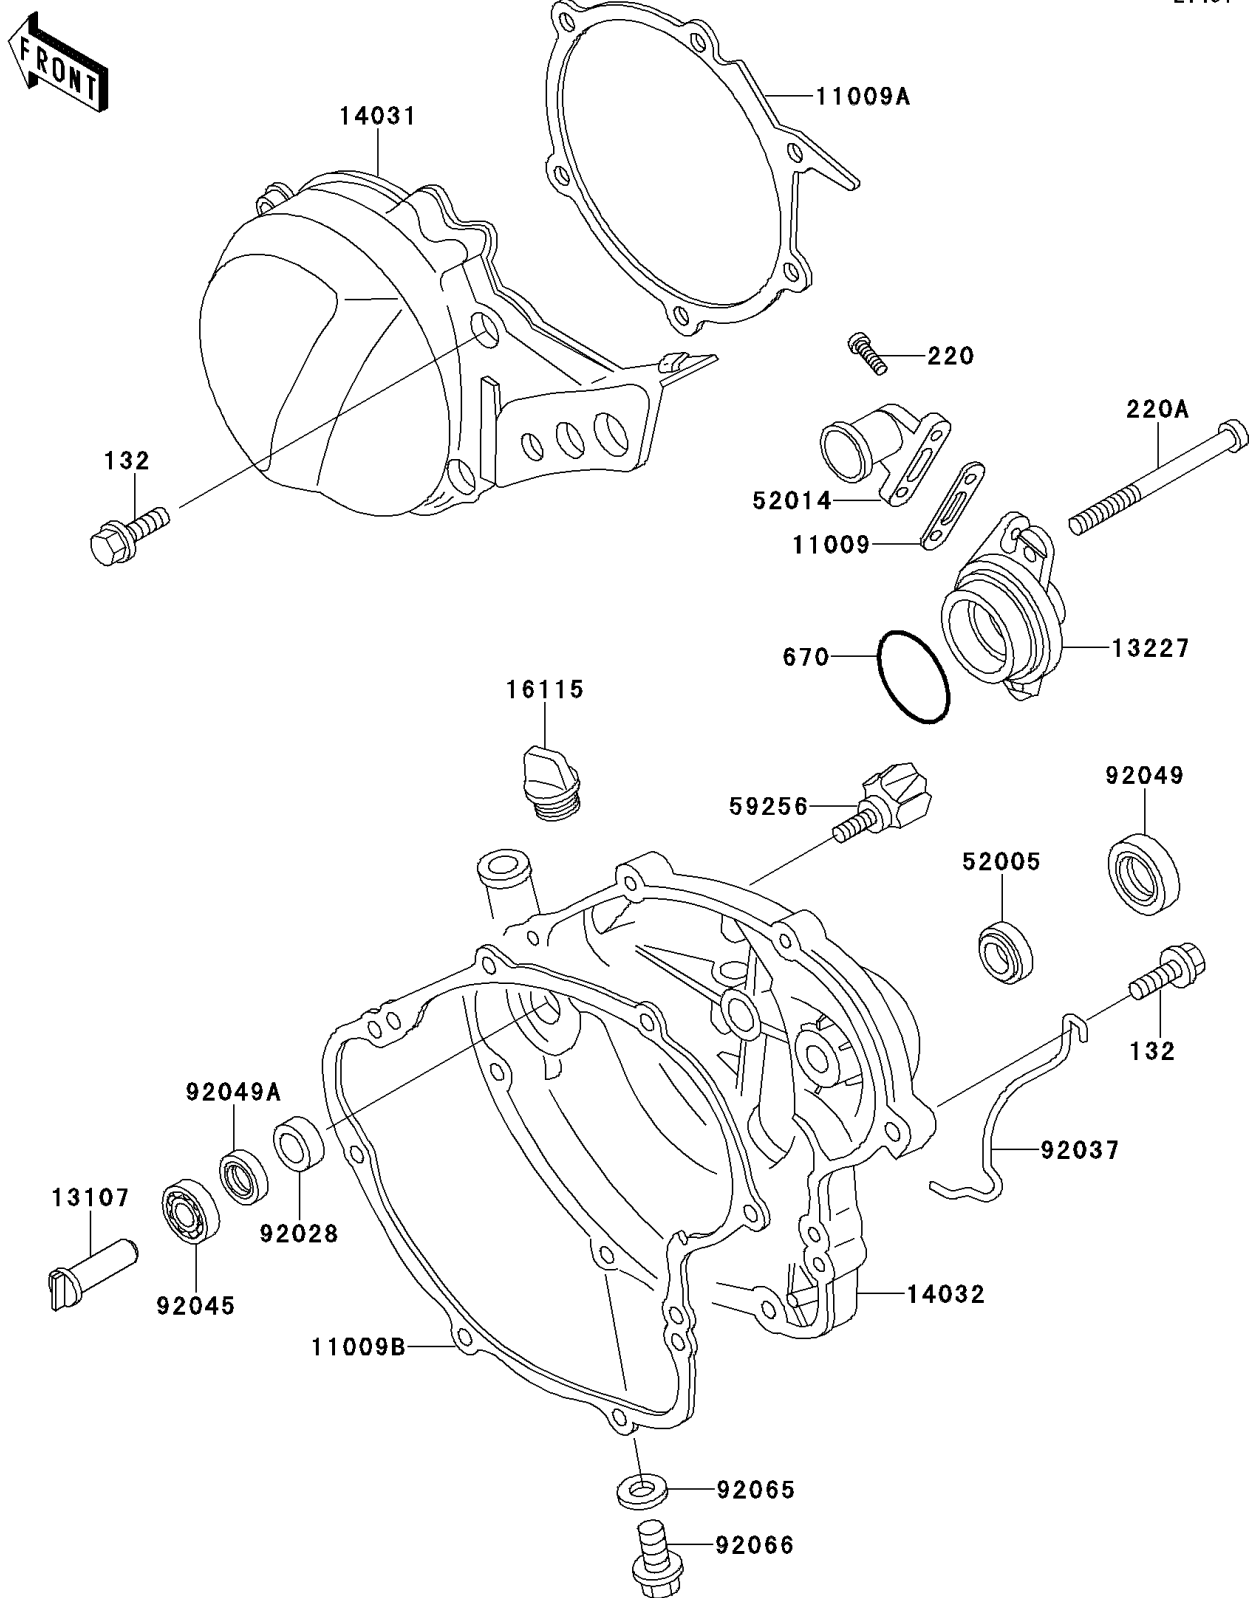

1994 KX60 PARTS DIAGRAM

Engine Cover(s)

E1431

1994 KX60 PARTS LIST

Engine Cover(s)

ITEM NAME	PART NUMBER	QUANTITY
BOLT-FLANGED-SMALL (Ref # 132)	132G0625	12
SCREW-PAN-CROS (Ref # 220)	220B0520	2
SCREW-PAN-CROS,6X75 (Ref # 220A)	220B0675	2
O RING,39MM (Ref # 670)	670B3039	1
GASKET,ELBOW (Ref # 11009)	11009-1952	1
GASKET,GENERATOR COVER (Ref # 11009A)	11009-1974	1
GASKET,CLUTCH COVER (Ref # 11009B)	11009-1976	1
SHAFT,WATER PUMP (Ref # 13107)	13107-1123	1
HOUSING,WATER PUMP (Ref # 13227)	13227-1069	1
COVER-GENERATOR (Ref # 14031)	14031-1215	1
COVER-CLUTCH (Ref # 14032)	14032-1246	1
CAP-OIL FILLER (Ref # 16115)	16115-018	1
GAUGE,OIL LEVEL (Ref # 52005)	52005-1055	1
ELBOW (Ref # 52014)	52014-1067	1
IMPELLER,WATER PUMP (Ref # 59256)	59256-1052	1
BUSHING (Ref # 92028)	92028-1317	1
CLAMP,TUBE (Ref # 92037)	92037-1236	1
BEARING-BALL,608MC3 (Ref # 92045)	92045-1305	1
SEAL-OIL,SB16244 (Ref # 92049)	92049-002	1
SEAL-OIL,MHSD8X18X10J-1 (Ref # 92049A)	92049-1366	1
GASKET,10.5X16X1,DRAIN PLUG (Ref # 92065)	92065-058	1
PLUG,DRAIN (Ref # 92066)	92066-1241	1